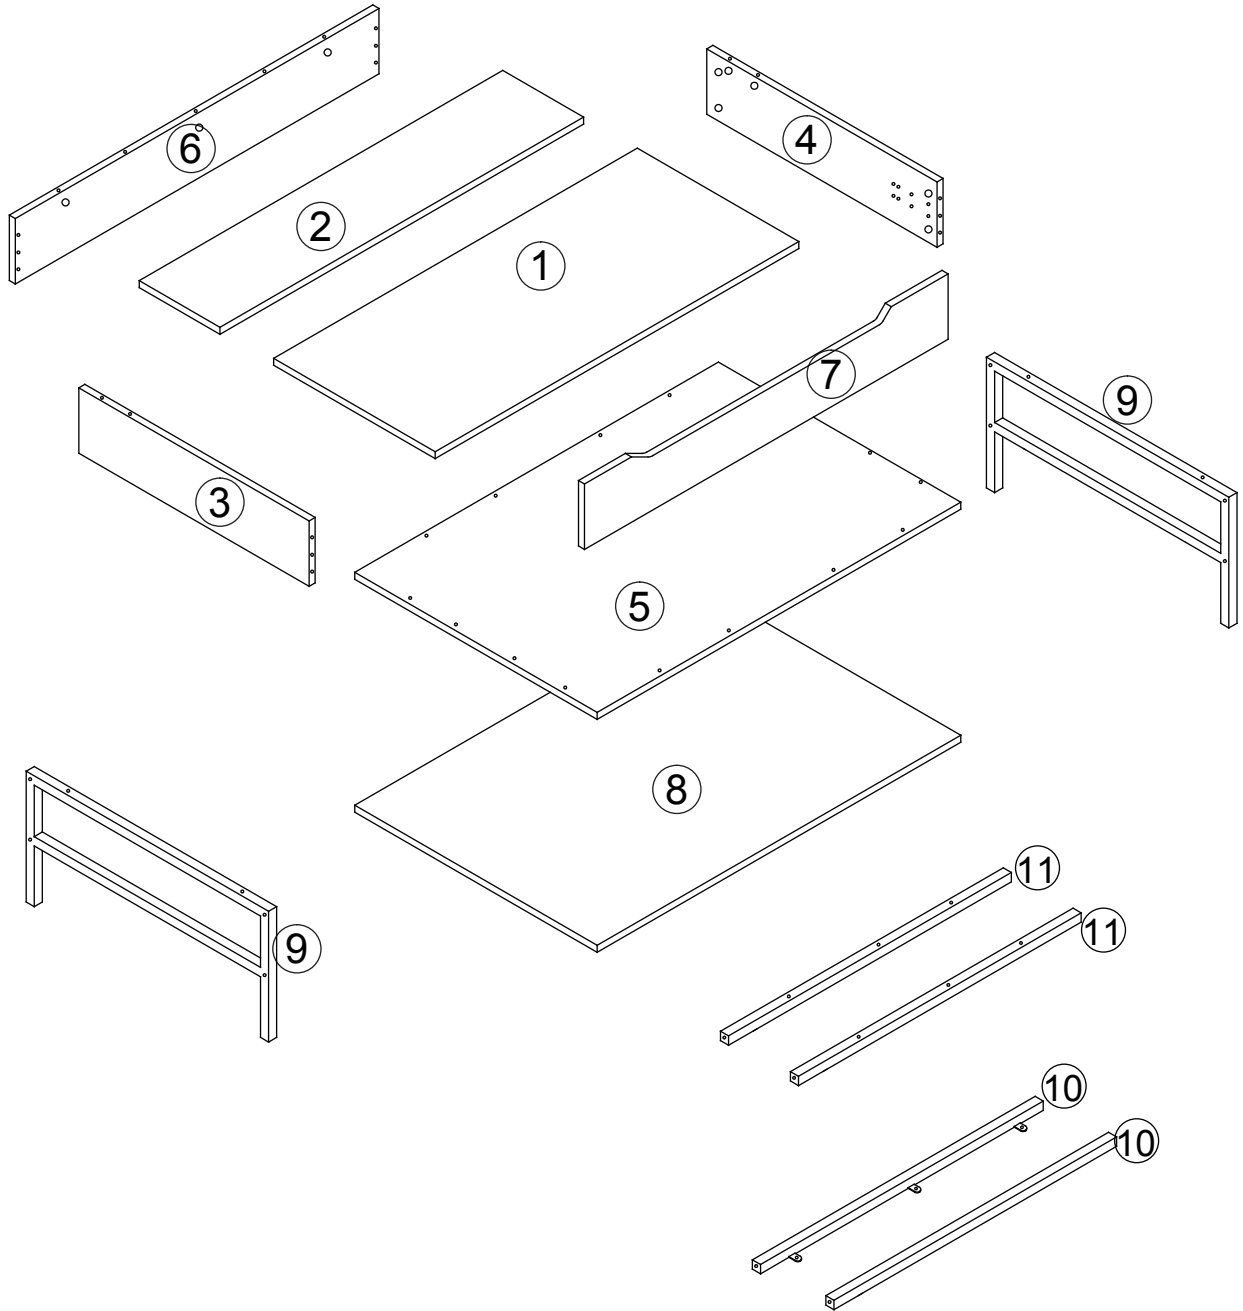

ASSEMBLY INSTRUCTION

Exploded View

PARTS LIST

1=1PC 	2=1PC 	3=1PC 	4= 1PC 
5=1PC 	6=1PC 	7=1PC 	8=1PC 
9=2PCS 	10=2PCS 	11=2PCS 	

Hardware Included

A=8PCS  4X35mm	B=15PCS 	C=15PCS 	D=14PCS  6X30mm	E=18PCS  6X30mm	F=6PCS 
G=30PCS  4X12mm	H=2PCS 	I=1PC 	J=1PC 		

STEP1

Bx4pcs
Cx4pcs
Dx2pcs

STEP2

Bx4pcs
Cx4pcs
Dx2pcs

STEP3

Bx4pcs
Cx4pcs
Dx2pcs

STEP4

Ax8pcs
Dx8pcs

STEP5

E x8pcs

STEP6

E x10pcs

STEP7

STEP8

G x6pcs

STEP9

Gx24pcs
I x1pc
J x1pc

STEP10

Hx2pcs
Fx6pcs