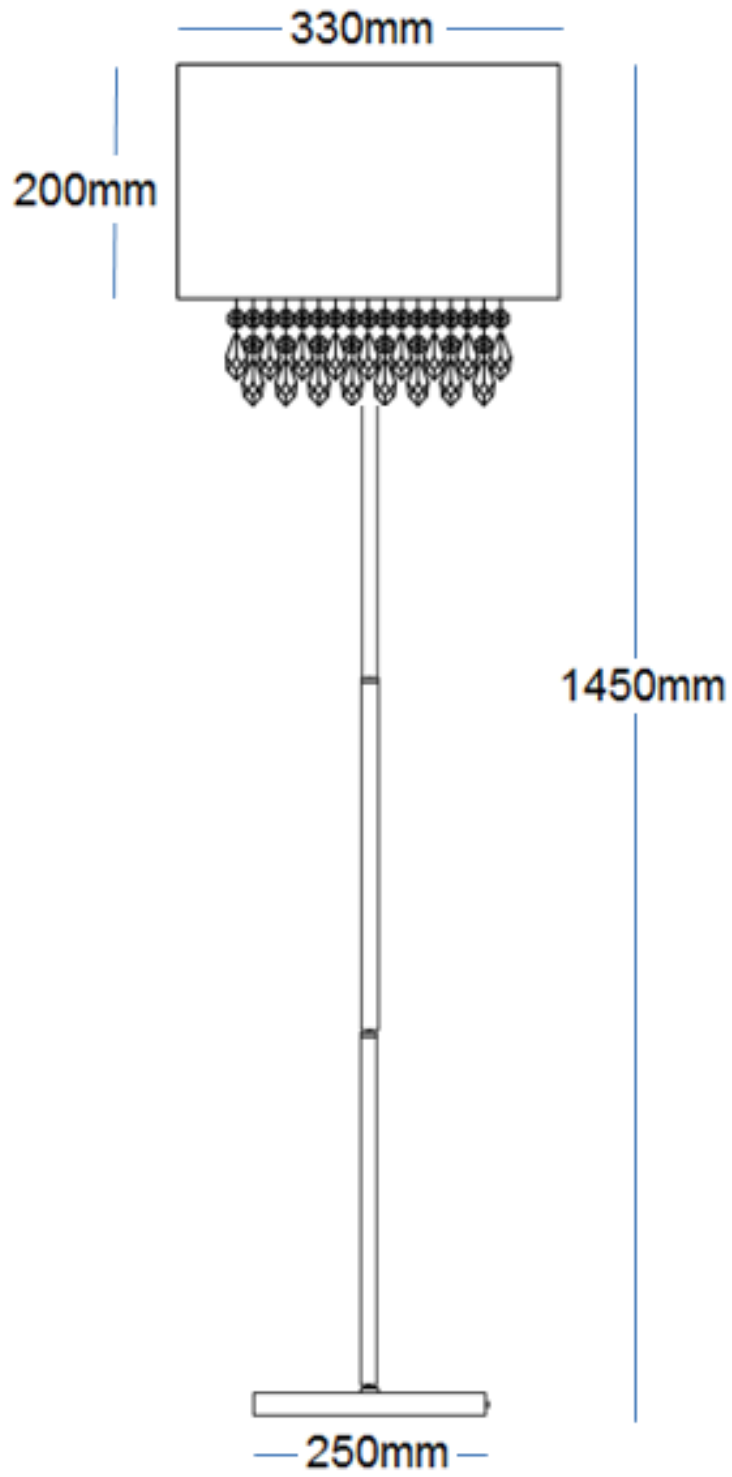

CERTIFICATION