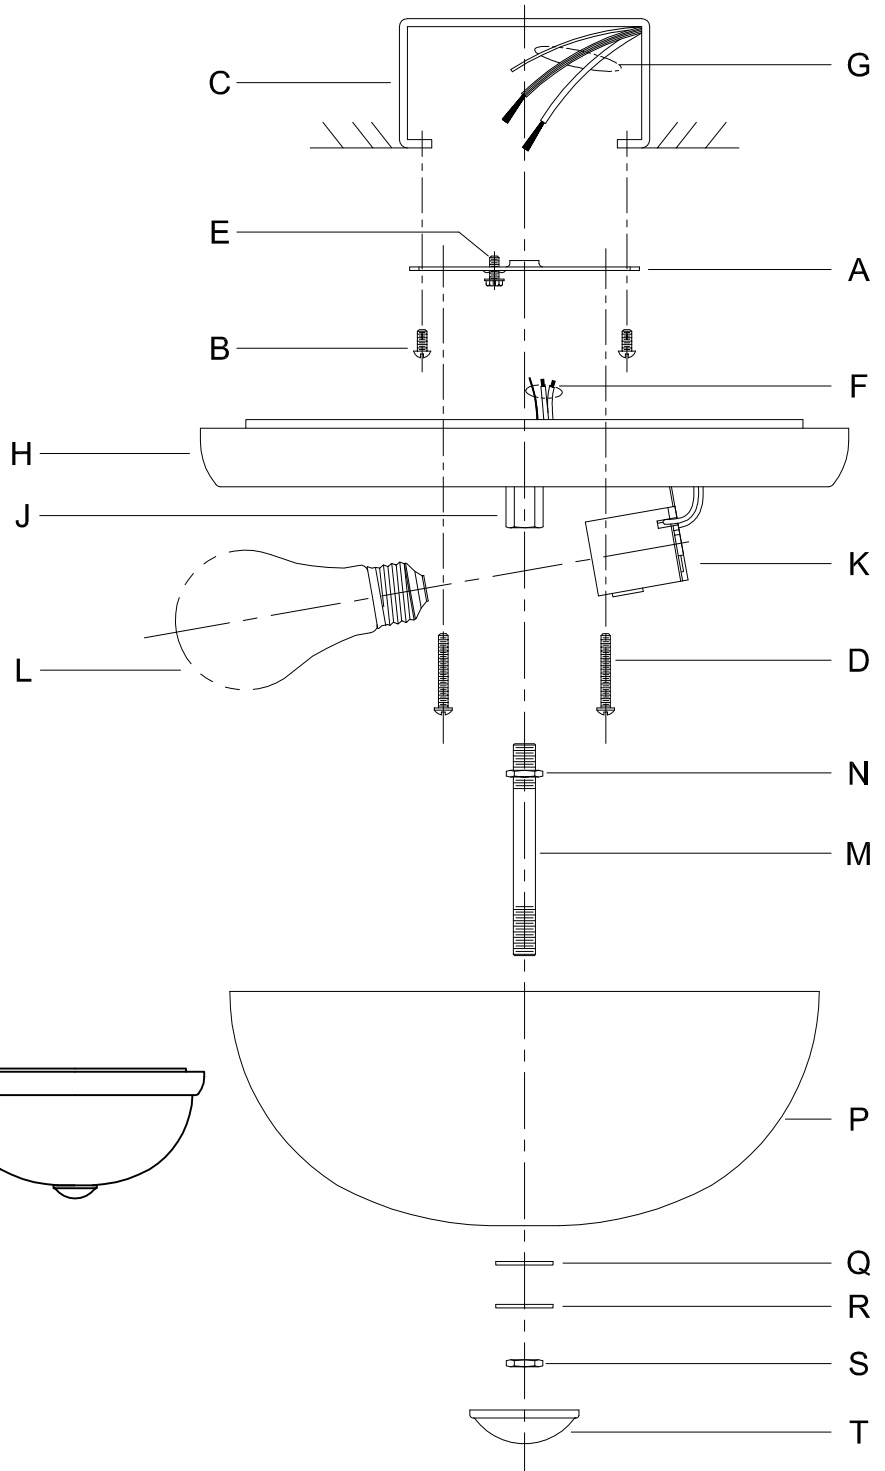

Assembly & Installation Instructions

CAUTION: Read instructions carefully and turn electricity off at main circuit breaker panel before beginning installation.

WARNING - If any Special Control Devices are used with this Fixture, Follow the Instructions Carefully to assure full compliance with N.E.C. requirements. If there are any questions, contact a Qualified Electrical Contractor.
WARNING - This product contains chemicals known to the State of California to cause cancer, birth defects and /or other reproductive harm. Thoroughly wash hands after installing, handling, cleaning, or otherwise touching this product.
CAUTION - All glass is fragile, use care when handling Glass component(s) and or Lamp(s).

ASSEMBLY STEPS:
PASOS PARA ENSAMBLAR:
MODE D'ASSEMBLAGE:

1. E → A
2. B,A → C
3. F → G 
4. H,D → A
5. N → M
6. M → J
7. L → K
8. P,Q,R,S → M
9. T → M

**B, C, G & L
 (NOT FURNISHED)
 (NO INCLUIDA)
 (NON FOURNIE)**