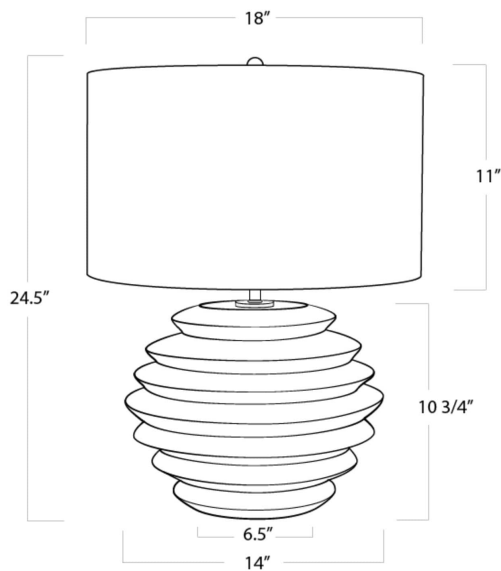

REGINA ANDREW

DETROIT

SPECIFICATION SHEET

Canyon Ceramic Table Lamp 13-1369

HEIGHT	24.5
WIDTH	18
DEPTH	18
SHADE DIMS	18 x 18 x 11
SHADE COLOR	Natural Linen
BULB QTY	1
BULB TYPE	A Type Medium Base (E26)
SOCKET	E26 3-Way Cast Turn Knob
WATTAGE	3-Way 150 Watt Max
WIRING TYPE	Standard
MATERIAL	Ceramic
FINISH	N/A
NOTES	N/A
FREIGHT ONLY	No