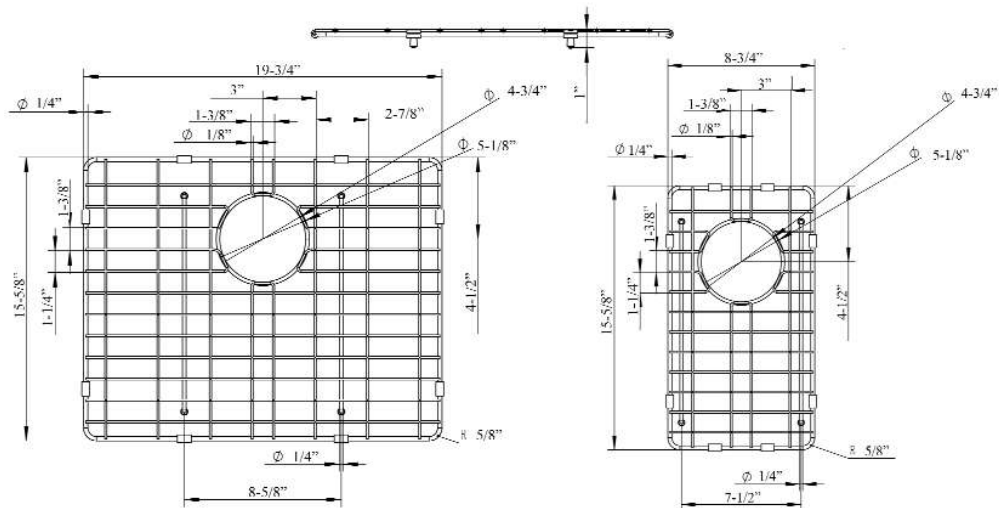

## Features:

- ▶ Fits bottom of FSSDB2516 double bowl farmer sink
- ▶ Rubber Feet Covers Included

### Large Wire Grid

W: 19-<sup>3</sup>/<sub>4</sub>"  
D: 15-<sup>5</sup>/<sub>8</sub>"  
H: 1"

### Small Wire Grid

W: 8-<sup>3</sup>/<sub>4</sub>"  
D: 15-<sup>5</sup>/<sub>8</sub>"  
H: 1"

Drain Hole: 4-<sup>3</sup>/<sub>4</sub>"

Dimensions and specifications subject to change without notice.