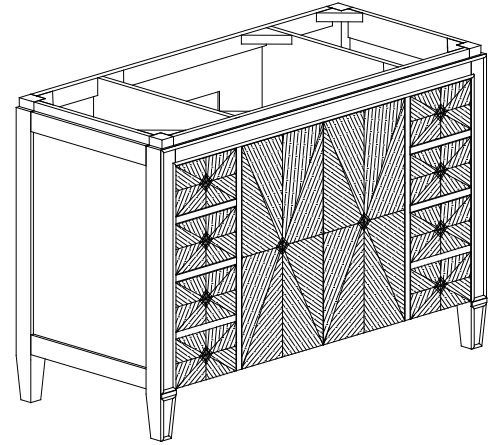

Features

- Solid poplar wood frame, Elm veneer MDF
- Hand crafted details
- 2 soft-close doors
- 6 soft-close drawers
- 1 interior shelf
- Antique nickel finished hardware
- Adjustable height levelers

Colors / Finishes

- New Walnut

Nominal Dimension

- 49W x 22D x 33.6H inches

Components

Mirror

Vanity Top

Sink

Product Diagrams

Front

Back

Side

Top

Features

- 25mm thickness top material
- Pre-installed with rectangular sink
- Top pre-drilled for 8" widespread faucet
- 4" backsplash included

Colors / Couleurs

- Cala White / Cala Blanc
- Carrara White / Blanc de Carrare

Caractéristiques

- Matériau supérieur de 25 mm d'épaisseur
- Pré-installé avec évier rectangulaire
- Dessus pré-percé pour un robinet large de 8 po
- Dossier de 4" inclus

Nominal Dimension / Dimension Nominale