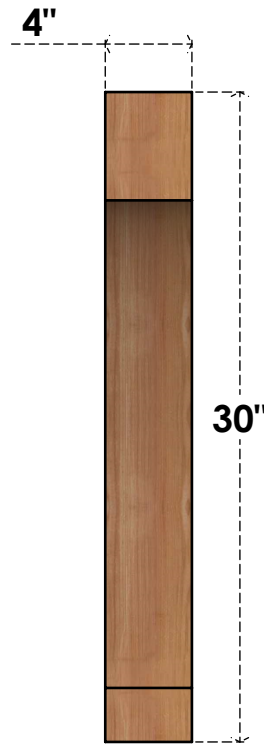

# BRC04X22X30IMP00RWR

4"W X 22"D X 30"H IMPERIAL ROUGH SAWN BRACE, WESTERN RED CEDAR

**SIDE**

**FRONT**

EKENA MILLWORK  
 2300 WEST MAIN ST.  
 CLARKSVILLE, TX 75426  
 TOLL FREE: 866-607-0453  
 WWW.EKENAMILLWORK.COM

**NOTES**

1. INSTALLATION TO BE COMPLETED IN ACCORDANCE WITH MANUFACTURER'S SPECIFICATIONS.
2. DRAWING MAY NOT BE TO SCALE
3. THIS DRAWING IS INTENDED FOR DESIGN AND PLANNING PURPOSES ONLY.
4. ALL INFORMATION CONTAINED HEREIN WAS CURRENT AT THE TIME OF DEVELOPMENT BUT MUST BE REVIEWED AND APPROVED BY THE PRODUCT MANUFACTURER TO BE CONSIDERED ACCURATE.
5. PRODUCTS ARE NOT KILN DRIED. THIS ITEM IS UNIQUE AND WILL CONTAIN THE NATURAL VARIATIONS THAT THE WOOD SPECIES OFFERS. THIS MAY RESULT IN VARIATIONS UP TO 1/4"