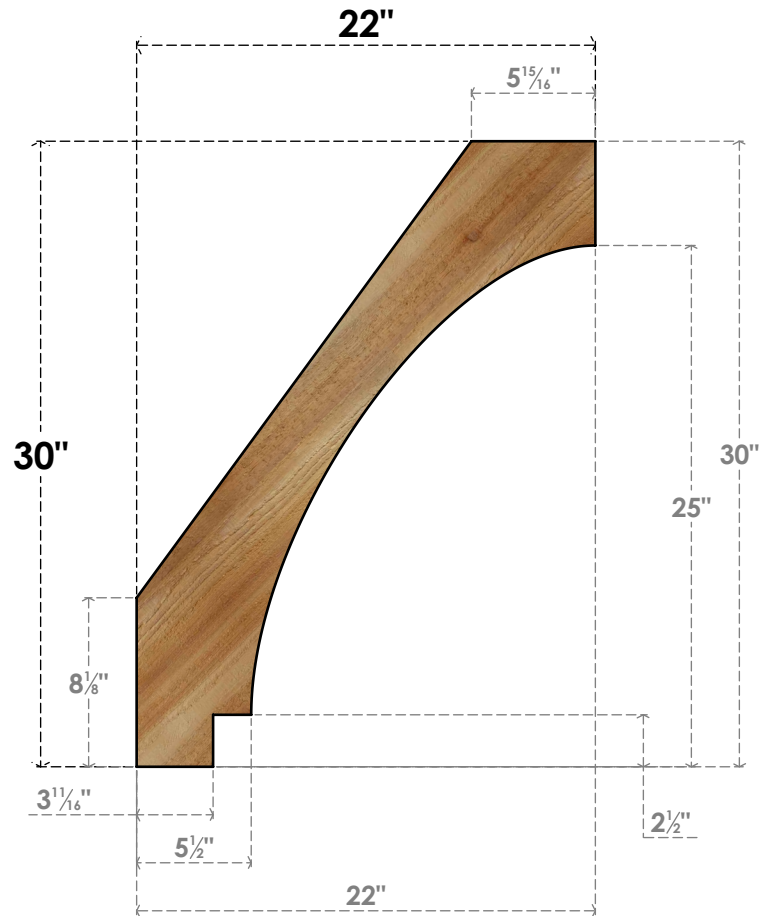

# BRC04X22X30IMP00RWR

4"W X 22"D X 30"H IMPERIAL ROUGH SAWN BRACE, WESTERN RED CEDAR

**SIDE**

**FRONT**

EKENA MILLWORK  
 2300 WEST MAIN ST.  
 CLARKSVILLE, TX 75426  
 TOLL FREE: 866-607-0453  
 WWW.EKENAMILLWORK.COM