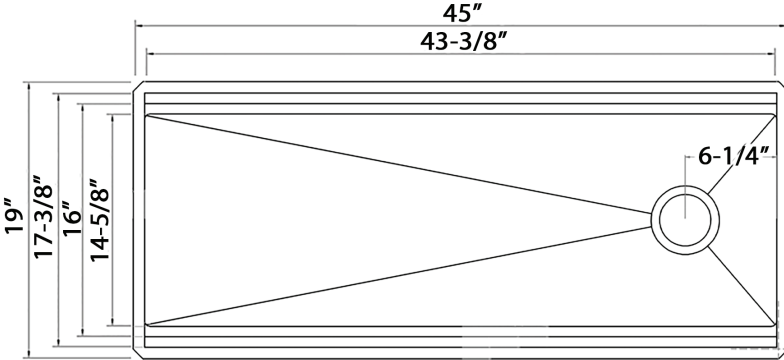

OPTIONAL ACCESSORIES (SOLD SEPARATELY)

DIMENSIONS

	cUPC certified by IAPMO to meet US and Canada plumbing standards.		SCAN TO REGISTER YOUR WARRANTY or visit ruvati.com/register