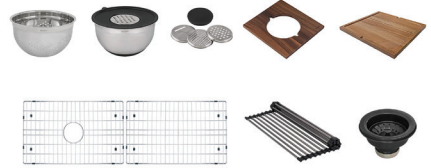

RVH6333

UNDERMOUNT WORKSTATION SINK

RUVATI®

SPECIFICATION SHEET

MATERIAL

- True 16 Gauge Thickness
- Premium T304 Grade Stainless Steel
- Nano-PVD colored finish: easy to clean, and long lasting

FEATURES

- Heavy duty sound guard padding and undercoating
- Slanted bottom with elegant drain grooves for easy draining
- Dual-Tier Ledge for Accessories

COLOR OPTIONS

BL: Black Stainless Steel

GG: Matte Gold Brass Tone

IN THE BOX

Roll-Up Rack
[RVA1385BL/GG]

Cutting Board
[RVA1233]

Mixing Bowl and Platform
[RVA1288]

Basket Strainer
[RVA1022BL/GG]

Mounting Clips
[RVA11031]

Cut-out
Template

Rinse Grid
[RVA68333]

NOMINAL DIMENSIONS

Exterior: 45" (wide) x 19" (front-to-back)
Interior Bowl: 43-3/8 (wide) x 14-5/8" (front-to-back)
Bowl Depth: 10"
Minimum Cabinet Size: 48" wide
Drain Hole Size: 3 1/2"