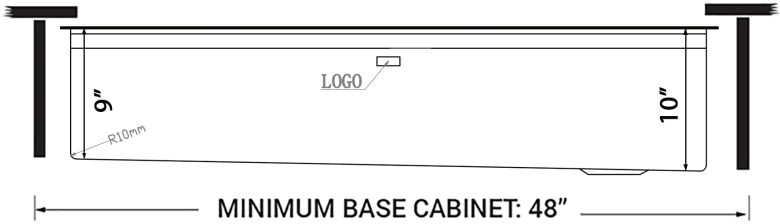

Mounting Clips
[RVA11031]

Cut-out
Template

Rinse Grid
[RVA68333]

NOMINAL DIMENSIONS

Exterior: 45" (wide) x 19" (front-to-back)
Interior Bowl: 43-3/8 (wide) x 14-5/8" (front-to-back)
Bowl Depth: 10"
Minimum Cabinet Size: 48" wide
Drain Hole Size: 3 1/2"

Installation Type:
Undermount
Inside Corners:
Rounded
Drain Location:
Offset

RUVATI USA

www.ruvati.com

Phone: 1.855.478.8284
Email: support@ruvati.com

OPTIONAL ACCESSORIES (SOLD SEPARATELY)

Butcher Block
[RVA2445ACA]

Garbage
Disposal Flange
[RVA1041BL/CP/GG]

Deep Basket Strainer
and Stopper
[RVA1027ST/BL/GG]

DIMENSIONS

	<p>cUPC certified by IAPMO to meet US and Canada plumbing standards.</p>		<p>SCAN TO REGISTER YOUR WARRANTY</p> <p>or visit ruvati.com/register</p>
--	--	---	---