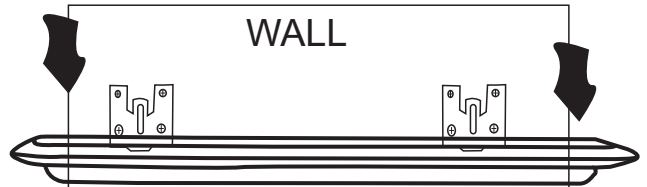

Owner Manual

PRODUCT PARTS

		PARTS
	8 PCS	
	8 PCS	
	2 PCS	

CARE GUIDE :

- While assembling the product, tighten the bolts up to 50%. Once all parts are in place, only then fully tighten the bolts.
- Clean regularly with a soft and dry cloth.
- To protect inish, avoid use of abrasive cleaners.
- Wipe up spills immediately. Please!

Assembly Instructions

Minimal & Sleek Design

Keyhole Mounting

(3)

WALL

WALL