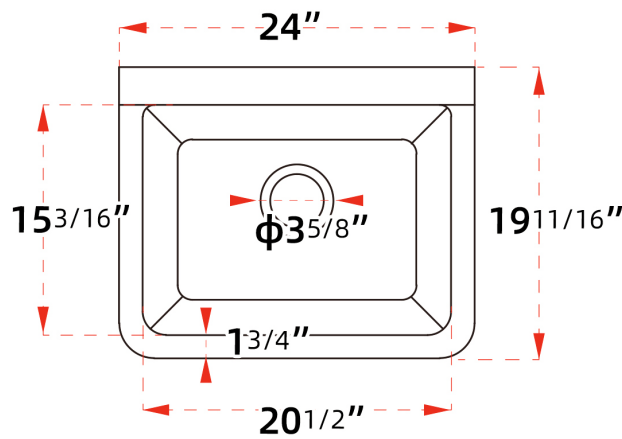

SIZE DETAILS

WALL MOUNT UTILITY SINK

All dimensions are nominal,
minor variations may occur.

Top View

Side View

Front View