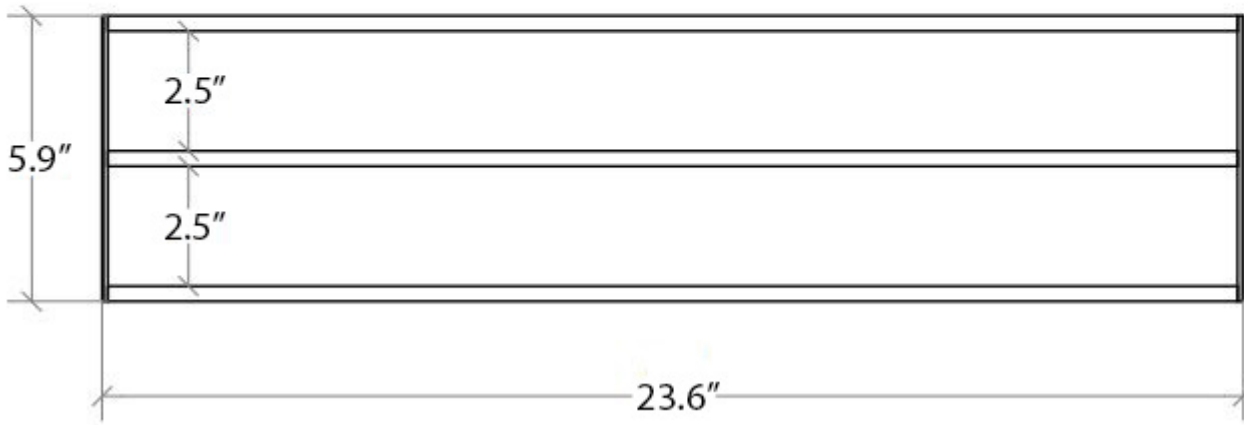

Skuara 52826.29

Features

- Double Towel Rail
- Polished Chrome Finish
- Solid Brass Base
- Premium Metal Construction for Durability and Reliability
- Installation Hardware Included
- Designer Collection
- Italian Design

SKU# | Option:

- Skuara 52826.29 | Polished Chrome

Finishes:

* WS Bath Collections reserves the right to revise dimensions or information on this sheet without notice

Collection Skuara	Model Skuara 52826.29	Dimensions Metric <i>1 inch = 2.54 cm</i> <i>1 inch = 25.4 mm</i>	 1051 Lea Drive - Collegeville, PA 19426 Tel. 215 513 9400 - Fax 610 831 0215 www.ws bathcollections.com - info@ws bathcollections.com
-----------------------------	-----------------------------------	---	---

Collection
Skudara

Model |
Skudara 52826.29

Dimensions Metric

1 inch = 2.54 cm
1 inch = 25.4 mm

WS[®]
BATH
COLLECTIONS

1051 Lea Drive - Collegeville, PA 19426
Tel. 215 513 9400 - Fax 610 831 0215

www.ws bathcollections.com - info@ws bathcollections.com