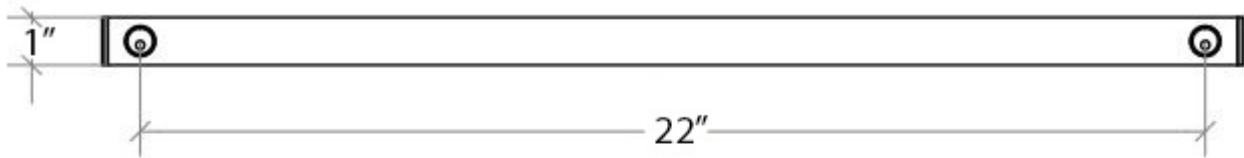

Skuara 52826.29

Features

- Double Towel Rail
- Polished Chrome Finish
- Solid Brass Base
- Premium Metal Construction for Durability and Reliability
- Installation Hardware Included
- Designer Collection
- Italian Design

SKU# | Option:

- Skuara 52826.29 | Polished Chrome

Finishes:

* WS Bath Collections reserves the right to revise dimensions or information on this sheet without notice

Collection Skuara	Model Skuara 52826.29	Dimensions Metric <i>1 inch = 2.54 cm</i> <i>1 inch = 25.4 mm</i>	 1051 Lea Drive - Collegeville, PA 19426 Tel. 215 513 9400 - Fax 610 831 0215 www.ws bathcollections.com - info@ws bathcollections.com
-----------------------------	-----------------------------------	---	---

Collection
Skudara

Model |
Skudara 52826.29

Dimensions Metric

1 inch = 2.54 cm
1 inch = 25.4 mm

WS[®]
BATH
COLLECTIONS

1051 Lea Drive - Collegeville, PA 19426
Tel. 215 513 9400 - Fax 610 831 0215

www.ws bathcollections.com - info@ws bathcollections.com