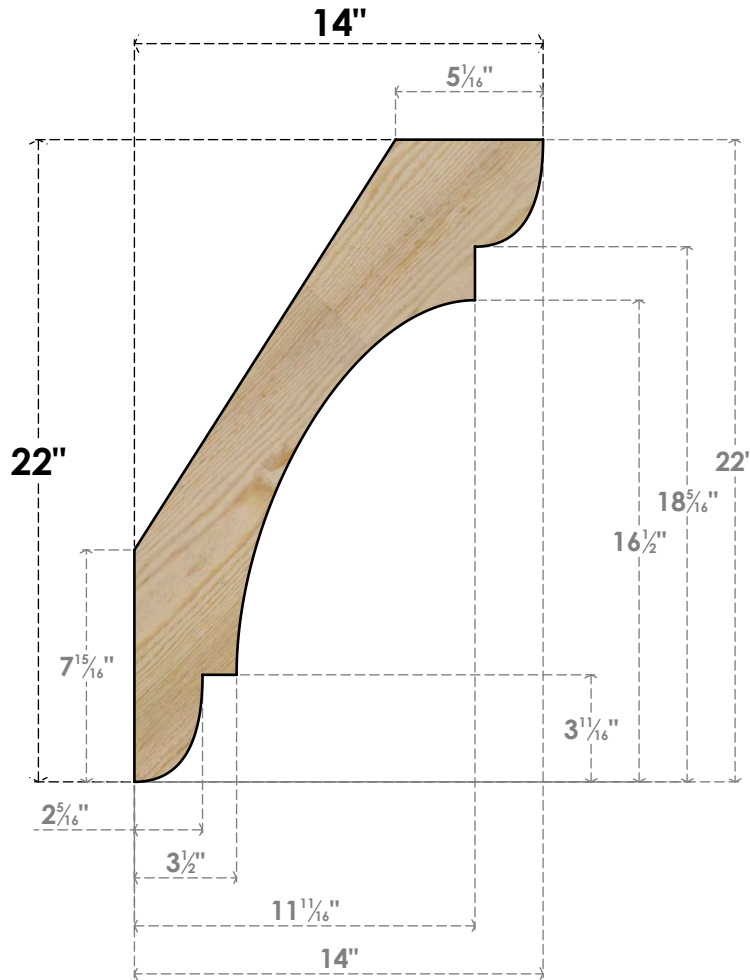

# BRC04X14X22OLY00RDF

4"W X 14"D X 22"H OLYMPIC ROUGH SAWN BRACE, DOUGLAS FIR

**SIDE**

**FRONT**

EKENA MILLWORK  
 2300 WEST MAIN ST.  
 CLARKSVILLE, TX 75426  
 TOLL FREE: 866-607-0453  
 WWW.EKENAMILLWORK.COM

**NOTES**

1. INSTALLATION TO BE COMPLETED IN ACCORDANCE WITH MANUFACTURER'S SPECIFICATIONS.
2. DRAWING MAY NOT BE TO SCALE
3. THIS DRAWING IS INTENDED FOR DESIGN AND PLANNING PURPOSES ONLY.
4. ALL INFORMATION CONTAINED HEREIN WAS CURRENT AT THE TIME OF DEVELOPMENT BUT MUST BE REVIEWED AND APPROVED BY THE PRODUCT MANUFACTURER TO BE CONSIDERED ACCURATE.
5. PRODUCTS ARE NOT KILN DRIED. THIS ITEM IS UNIQUE AND WILL CONTAIN THE NATURAL VARIATIONS THAT THE WOOD SPECIES OFFERS. THIS MAY RESULT IN VARIATIONS UP TO 1/4"