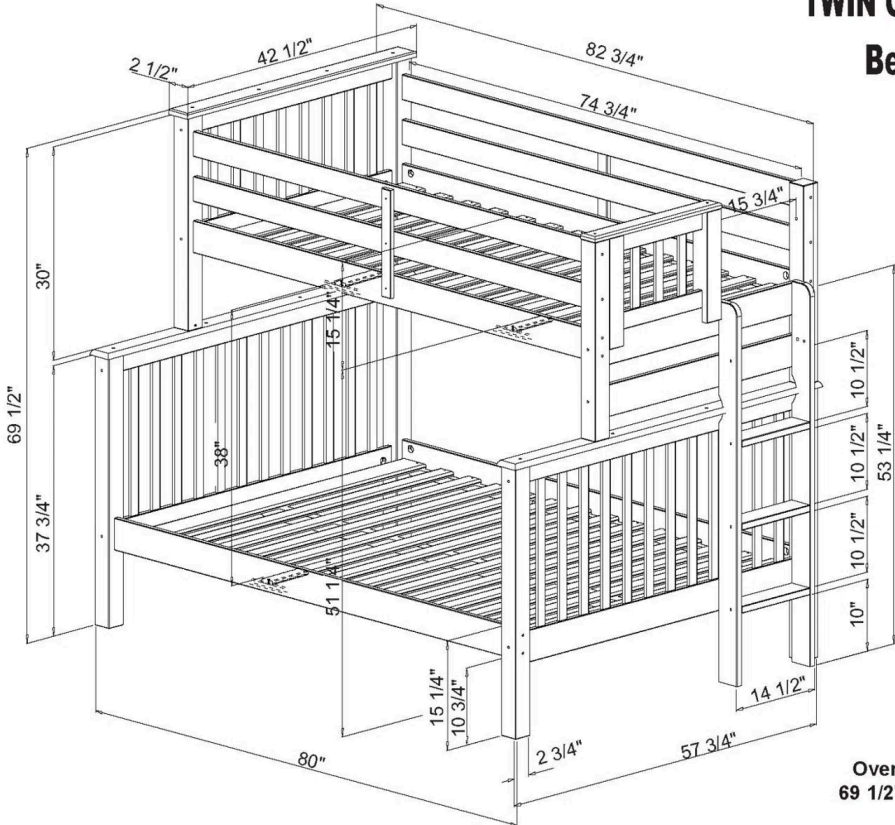

TWIN OVER FULL BUNK BED

Bedz King BK961EL

**Overall Dimensions of Bunk Bed
69 1/2" high x 82 3/4" wide x 57 3/4"
deep**

This is a natural wood product. We cannot guarantee the sizes on this drawing are the exact measurements of the bed you will receive. The dimensions are provided as a guide to assist you with your purchase. Please ensure the bed will fit your room.