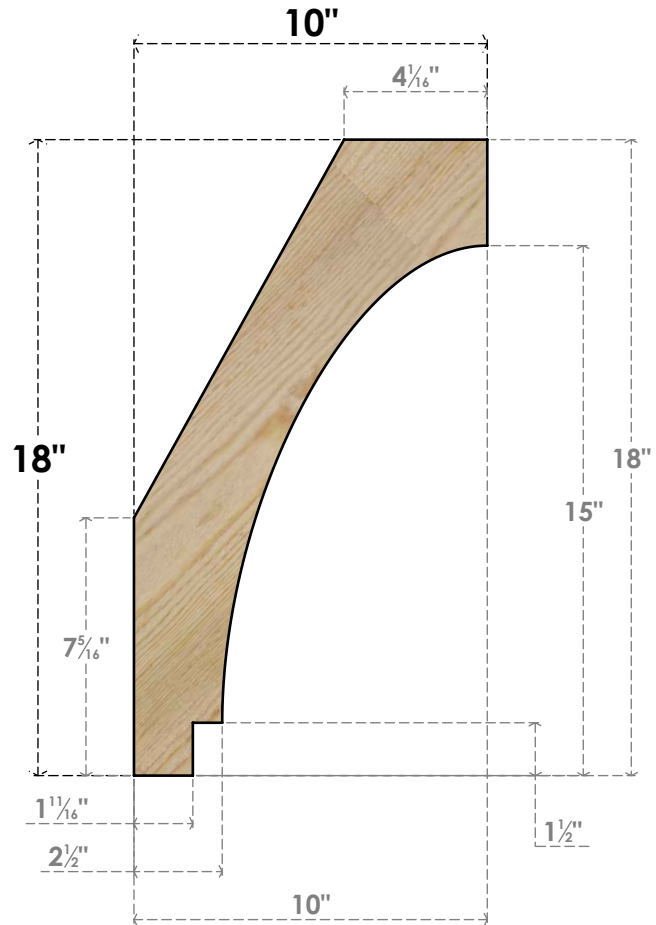

BRC04X10X18IMP00RDF

4"W X 10"D X 18"H IMPERIAL ROUGH SAWN BRACE, DOUGLAS FIR

SIDE

FRONT

EKENA MILLWORK
 2300 WEST MAIN ST.
 CLARKSVILLE, TX 75426
 TOLL FREE: 866-607-0453
 WWW.EKENAMILLWORK.COM

NOTES

1. INSTALLATION TO BE COMPLETED IN ACCORDANCE WITH MANUFACTURER'S SPECIFICATIONS.
2. DRAWING MAY NOT BE TO SCALE
3. THIS DRAWING IS INTENDED FOR DESIGN AND PLANNING PURPOSES ONLY.
4. ALL INFORMATION CONTAINED HEREIN WAS CURRENT AT THE TIME OF DEVELOPMENT BUT MUST BE REVIEWED AND APPROVED BY THE PRODUCT MANUFACTURER TO BE CONSIDERED ACCURATE.
5. PRODUCTS ARE NOT KILN DRIED. THIS ITEM IS UNIQUE AND WILL CONTAIN THE NATURAL VARIATIONS THAT THE WOOD SPECIES OFFERS. THIS MAY RESULT IN VARIATIONS UP TO 1/4"