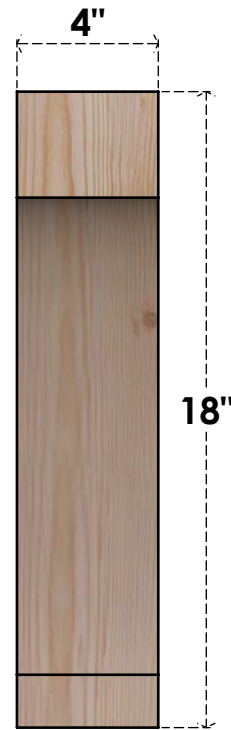

BRC04X10X18IMP00RDF

4"W X 10"D X 18"H IMPERIAL ROUGH SAWN BRACE, DOUGLAS FIR

SIDE

FRONT

EKENA MILLWORK
 2300 WEST MAIN ST.
 CLARKSVILLE, TX 75426
 TOLL FREE: 866-607-0453
 WWW.EKENAMILLWORK.COM

NOTES

1. INSTALLATION TO BE COMPLETED IN ACCORDANCE WITH MANUFACTURER'S SPECIFICATIONS.
2. DRAWING MAY NOT BE TO SCALE
3. THIS DRAWING IS INTENDED FOR DESIGN AND PLANNING PURPOSES ONLY.
4. ALL INFORMATION CONTAINED HEREIN WAS CURRENT AT THE TIME OF DEVELOPMENT BUT MUST BE REVIEWED AND APPROVED BY THE PRODUCT MANUFACTURER TO BE CONSIDERED ACCURATE.
5. PRODUCTS ARE NOT KILN DRIED. THIS ITEM IS UNIQUE AND WILL CONTAIN THE NATURAL VARIATIONS THAT THE WOOD SPECIES OFFERS. THIS MAY RESULT IN VARIATIONS UP TO 1/4"