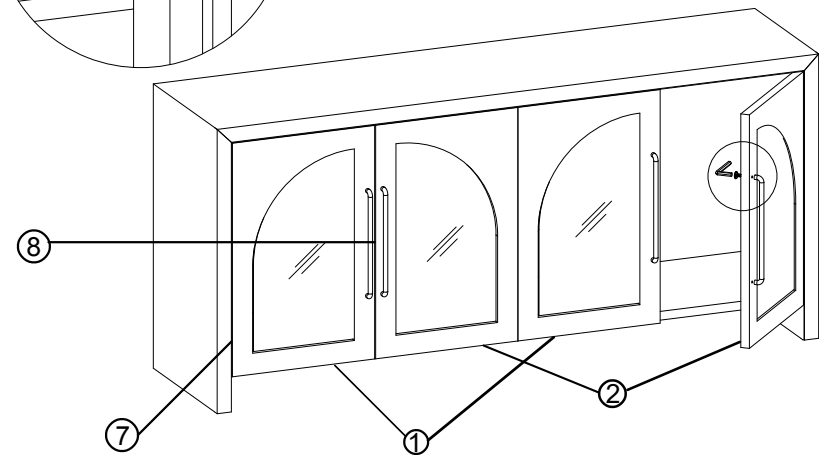

### NATURAL OAK

Thank you for purchasing this quality product. Be sure to check all packing material carefully for small parts that may have come loose inside the carton during shipment.

Part Key							
No	Code	Description	Qty	No	Code	Description	Qty
1	2431-60P07L	Left Facing Door	2 Pc	7	2431P07H	Hinge	8 Pcs
2	2431-60P07R	Right Facing Door	2 Pc	8	2431P04	Door Pull with Bolts	4 Pcs
3	2431P01D	Door Catch	4 Pc			Bolt size (M6x30mm)	8 Pcs
4	2431P08P	Shelf Pin 20mm	8 Pc	9		Allen Key 4mm	1 Pc
5	2431-60P08	Shelf	2 Pcs	10	2431P01AT	Anti Tip Kit	2 Sets
6	2431P01L	Leveler 20x8mm	4 Pcs				

SET UP REQUIRES 2 PEOPLE

**STEP 1 : Attach the Door Pulls to the door using the Allen Key provided. See diagram**