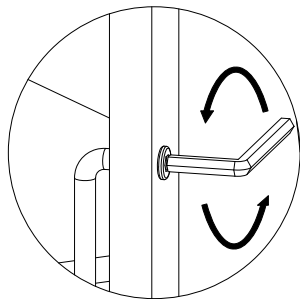

ASSEMBLY INSTRUCTION & PARTS IDENTIFICATION

4 DOOR CONSOLE

NATURAL OAK

Thank you for purchasing this quality product. Be sure to check all packing material carefully for small parts that may have come loose inside the carton during shipment.

Part Key							
No	Code	Description	Qty	No	Code	Description	Qty
1	2431-60P07L	Left Facing Door	2 Pc	7	2431P07H	Hinge	8 Pcs
2	2431-60P07R	Right Facing Door	2 Pc	8	2431P04	Door Pull with Bolts	4 Pcs
3	2431P01D	Door Catch	4 Pc			Bolt size (M6x30mm)	8 Pcs
4	2431P08P	Shelf Pin 20mm	8 Pc	9		Allen Key 4mm	1 Pc
5	2431-60P08	Shelf	2 Pcs	10	2431P01AT	Anti Tip Kit	2 Sets
6	2431P01L	Leveler 20x8mm	4 Pcs				

SET UP REQUIRES 2 PEOPLE