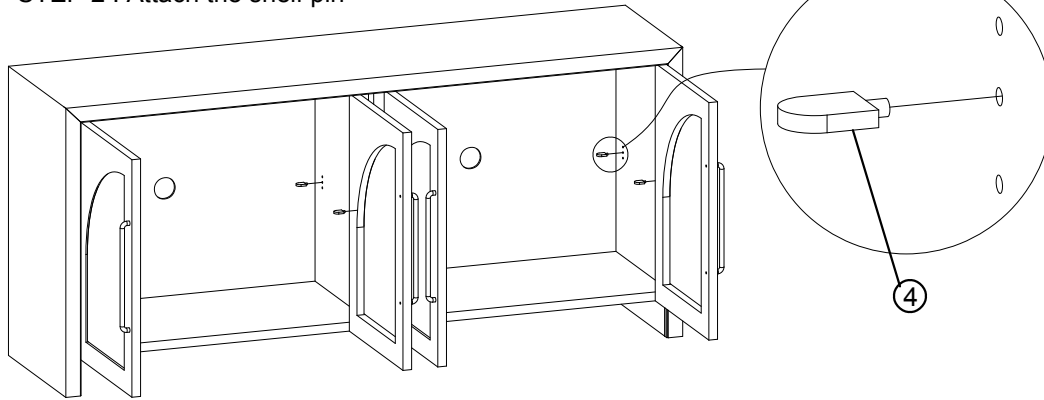

ASSEMBLY INSTRUCTION & PARTS IDENTIFICATION

4 DOOR CONSOLE NATURAL OAK

STEP 2 : Attach the shelf pin