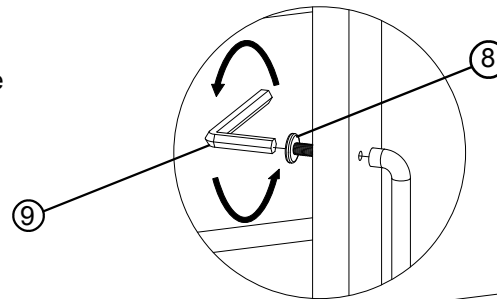

### NATURAL OAK

Thank you for purchasing this quality product. Be sure to check all packing material carefully for small parts that may have come loose inside the carton during shipment.

Part Key							
No	Code	Description	Qty	No	Code	Description	Qty
1	2431-60P07L	Left Facing Door	2 Pc	7	2431P07H	Hinge	8 Pcs
2	2431-60P07R	Right Facing Door	2 Pc	8	2431P04	Door Pull with Bolts	4 Pcs
3	2431P01D	Door Catch	4 Pc			Bolt size (M6x30mm)	8 Pcs
4	2431P08P	Shelf Pin 20mm	8 Pc	9		Allen Key 4mm	1 Pc
5	2431-60P08	Shelf	2 Pcs	10	2431P01AT	Anti Tip Kit	2 Sets
6	2431P01L	Leveler 20x8mm	4 Pcs				

SET UP REQUIRES 2 PEOPLE

**STEP 1 : Attach the Door Pulls to the door using the Allen Key provided. See diagram**