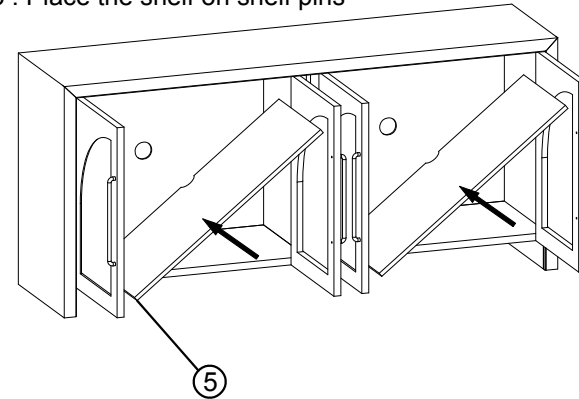

STEP 3 : Place the shelf on shelf pins