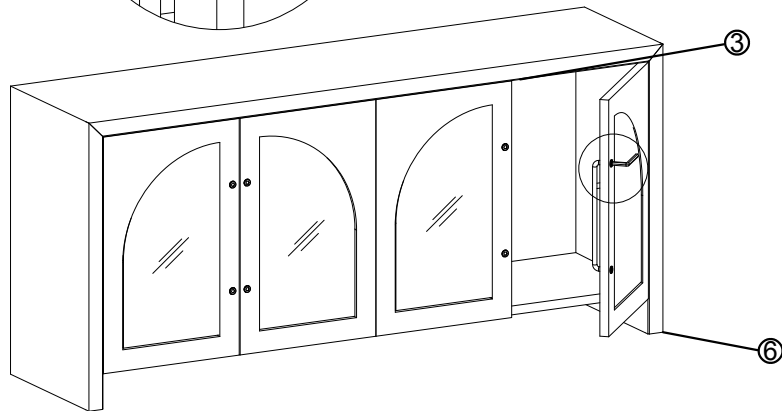

### NATURAL OAK

Thank you for purchasing this quality product. Be sure to check all packing material carefully for small parts that may have come loose inside the carton during shipment.

Part Key							
No	Code	Description	Qty	No	Code	Description	Qty
1	2431-60P07L	Left Facing Door	2 Pc	7	2431P07H	Hinge	8 Pcs
2	2431-60P07R	Right Facing Door	2 Pc	8	2431P04	Door Pull with Bolts	4 Pcs
3	2431P01D	Door Catch	4 Pc			Bolt size (M6x30mm)	8 Pcs
4	2431P08P	Shelf Pin 20mm	8 Pc	9		Allen Key 4mm	1 Pc
5	2431-60P08	Shelf	2 Pcs	10	2431P01AT	Anti Tip Kit	2 Sets
6	2431P01L	Leveler 20x8mm	4 Pcs				

SET UP REQUIRES 2 PEOPLE

**STEP 1 : Attach the Door Pulls to the door using the Allen Key provided. See diagram**