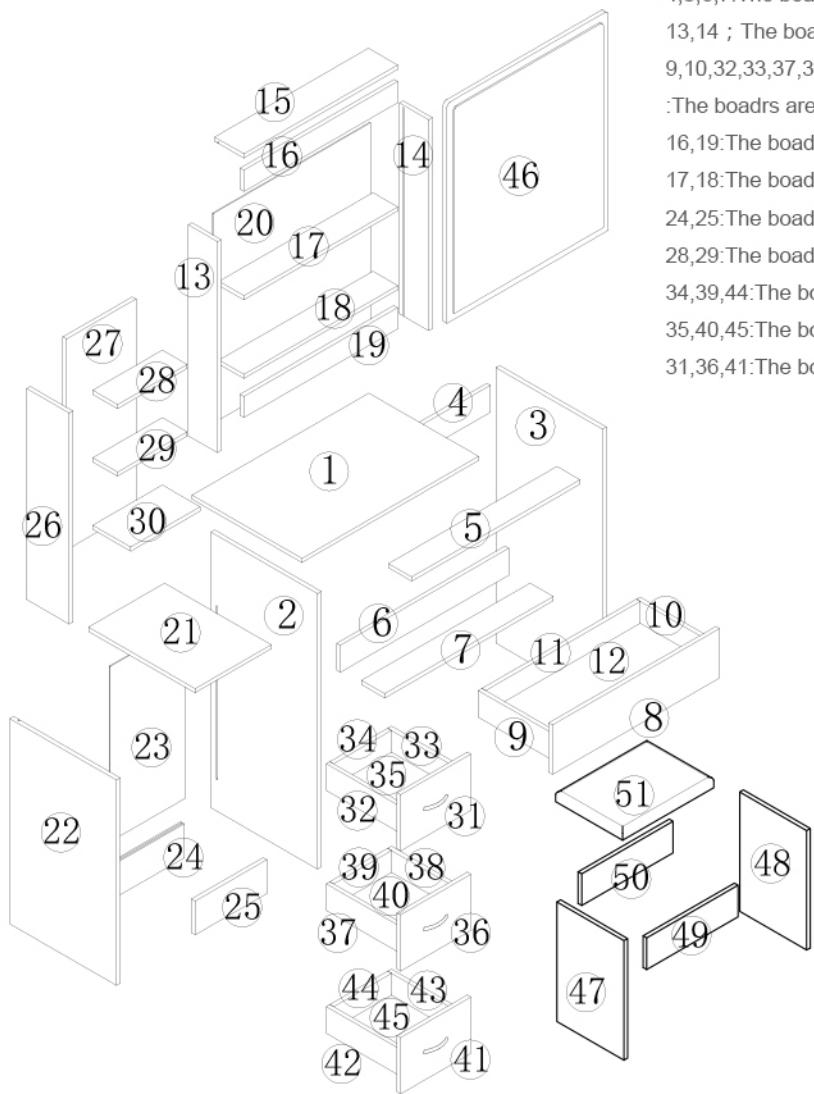

Accessories

Bulb
K*1

Lock
J*1

Comer code
I*2

Three-in-one
screw
A*75

Three-in-one
nut
B*75

Track
C*6

Small Screw
D*47

Handle
E*3

Handle Screw
F*6

Two-in-one
nut
G*11

Two-in-one
screw
H*28

2,3:The boadr are the same
 4,5,6,7:The boadr are the same
 13,14 ; The boadr are the same
 9,10,32,33,37,38,42,43
 :The boadr are the same
 16,19:The boadr are the same
 17,18:The boadr are the same
 24,25:The boadr are the same
 28,29:The boadr are the same
 34,39,44:The boadr are the same
 35,40,45:The boadr are the same
 31,36,41:The boadr are the same

1

18

19