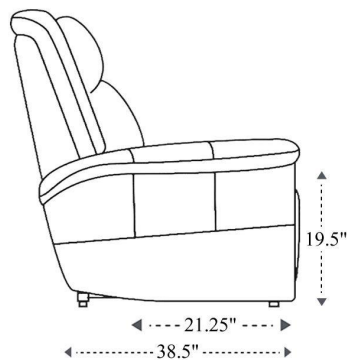

# Power Reclining Sofa

Overall Dimensions	89" x 38.5" x 41"
Overall Width	89"
Overall Depth	38.5"
Overall Height	41"
Overall Weight	224.4 lbs.
Fully Reclined	63.5"
Distance from Wall	11"
Back of Seat to end of Chaise	39"
Leg Height (Distance from Foot Rest to Floor in Full Recline)	21.25"
Head Height (Distance from Headrest to Floor in Full Recline)	33.25"

Seat Width	23.25"
Seat Depth	21.25"
Seat Height	19.5"
Arm Width	9"
Arm Depth	23"
Arm Height	24"
Back Width	24.5"
Back Height	26"
Headrest Extended from Back	--