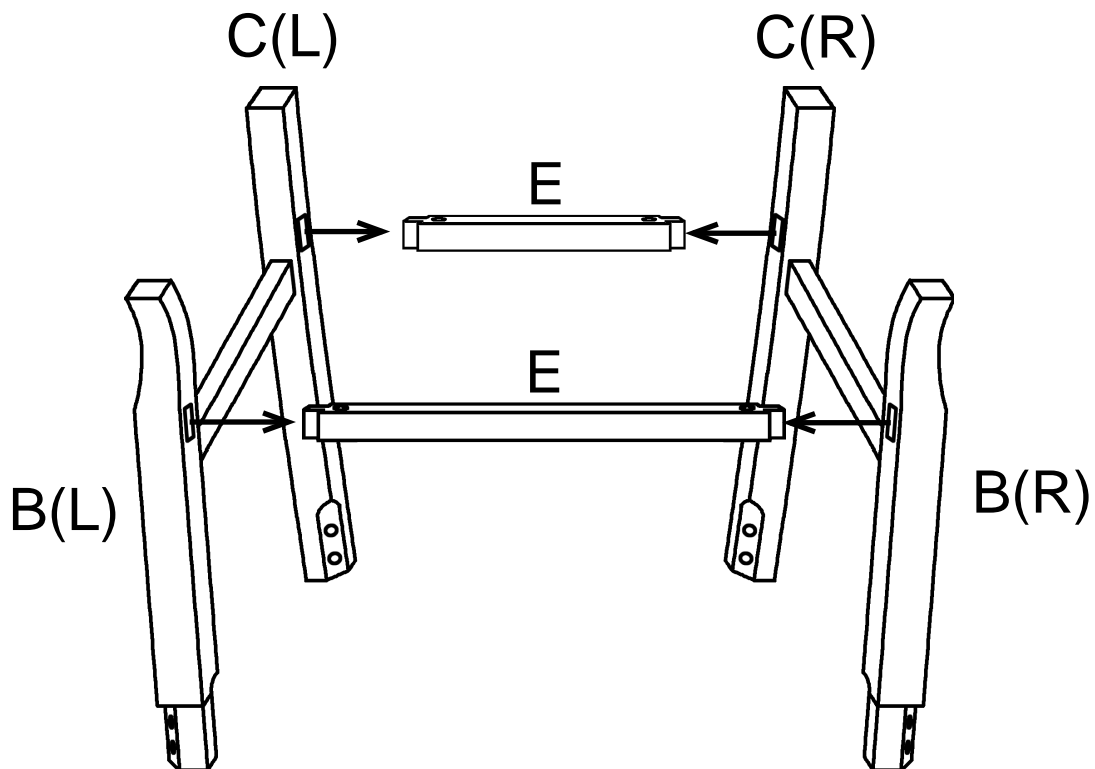

ASSEMBLY INSTRUCTION

TN-5615L&H

Component List

LABEL		DESCRIPTION	QTY
A		Seat	1
B		Front leg	2
C		Back leg	2
D		Stretcher(longer) 40mm	2
E		Footrest(shorter) 36mm	2

Hardware List

LABEL		DESCRIPTLON	QTY
H1		Screw M8x70mm	8
H2		Screw M4x50mm	8
H3		Spring washer M8	8
H4		Flat washer M8x22x1.5mm	8
H5		Allen key M8	1

Assembly Steps

1

2

Assembly Steps

3

4