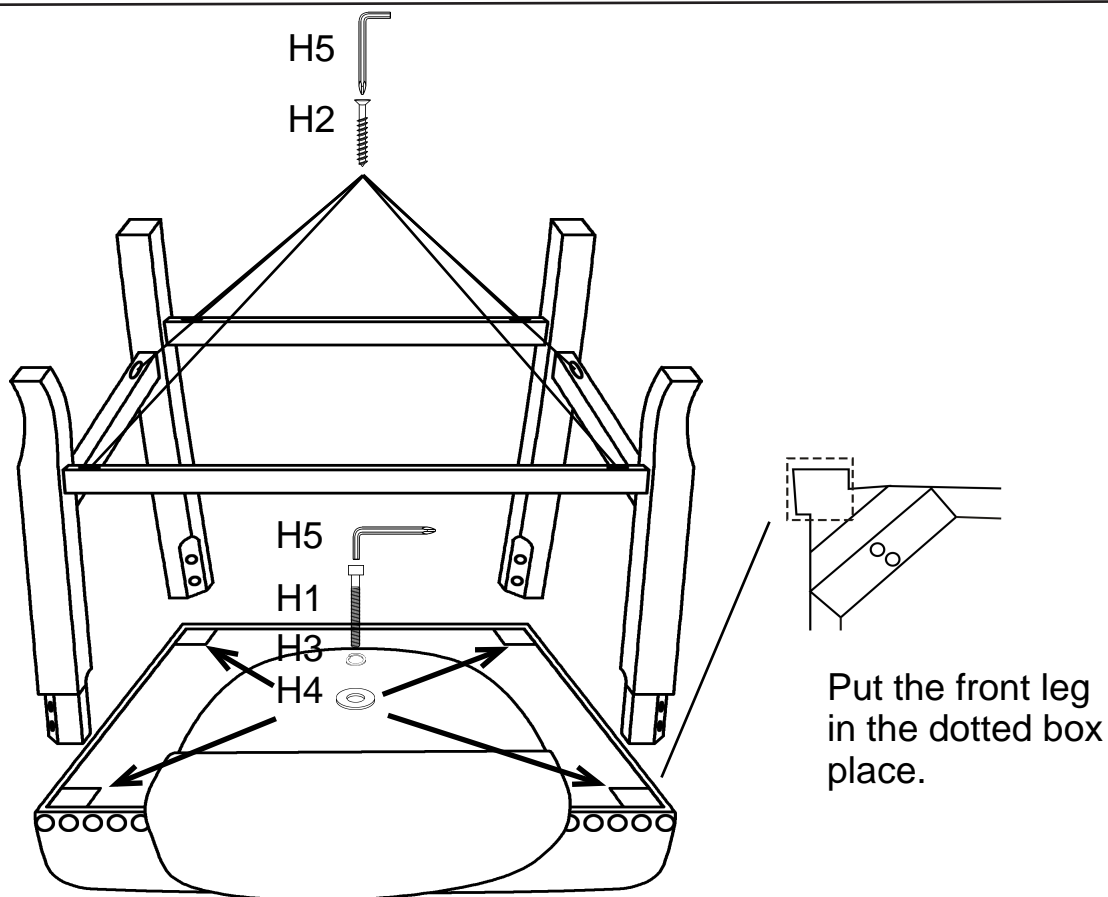

ASSEMBLY INSTRUCTION

TN-5615L&H

Component List

LABEL		DESCRIPTION	QTY
A		Seat	1
B		Front leg	2
C		Back leg	2
D		Stretcher(longer) 40mm	2
E		Footrest(shorter) 36mm	2

Hardware List

LABEL		DESCRIPTLON	QTY
H1		Screw M8x70mm	8
H2		Screw M4x50mm	8
H3		Spring washer M8	8
H4		Flat washer M8x22x1.5mm	8
H5		Allen key M8	1

Assembly Steps

1

2

Assembly Steps

3

4