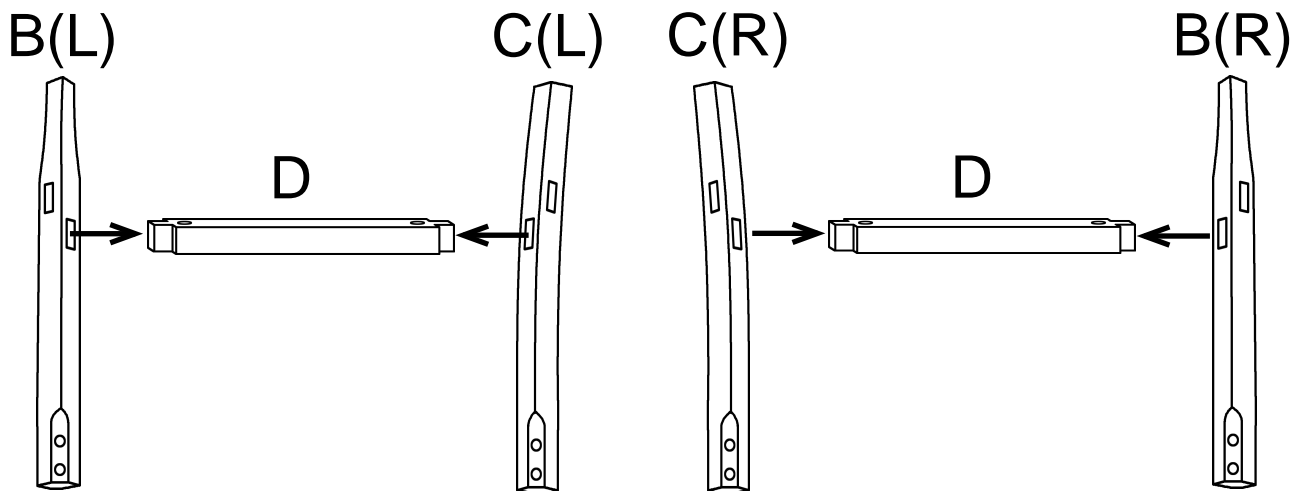

Assembly Steps

1