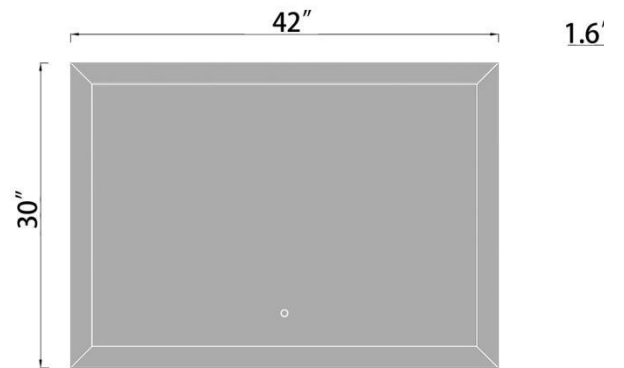

Bathroom / Vanity Mirror Introduction

Net Weight: 24.3

42" L x 30" W Wall Mounted Dimmable Makeup LED Bathroom Vanity Mirror with Lights Backlit and Anti-Fog			
Mount Type	Wall Mounted; Mounts to Dresser	Mirror Type	Bathroom / Vanity; Makeup / Shaving; Overmantel;Dresser
Shape	Rectangle	Orientation	Horizontal
Storage Included	No	Power Source	Hardwired / Plug-in
Lighting Included	Yes	Bulb Type	LED
Shaver Socket	No	Glass Distortion & Magnification	No
Magnifying	No	Supplier Intended and Approved Use	Residential Use; Non Residential Use
Mirror Finishes	Fog Free	Size	42" L x 30" W
Thickness	1.6"	Weight	24.3lbs