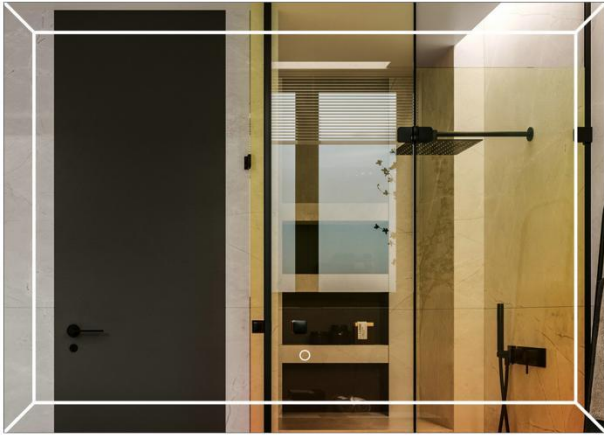

Bathroom / Vanity Mirror Introduction

Net Weight: 24.3

42" L x 30" W Wall Mounted Dimmable Makeup LED Bathroom Vanity Mirror with Lights Backlit and Anti-Fog			
Mount Type	Wall Mounted; Mounts to Dresser	Mirror Type	Bathroom / Vanity; Makeup / Shaving; Overmantel;Dresser
Shape	Rectangle	Orientation	Horizontal
Storage Included	No	Power Source	Hardwired / Plug-in
Lighting Included	Yes	Bulb Type	LED
Shaver Socket	No	Glass Distortion & Magnification	No
Magnifying	No	Supplier Intended and Approved Use	Residential Use; Non Residential Use
Mirror Finishes	Fog Free	Size	42" L x 30" W
Thickness	1.6"	Weight	24.3lbs