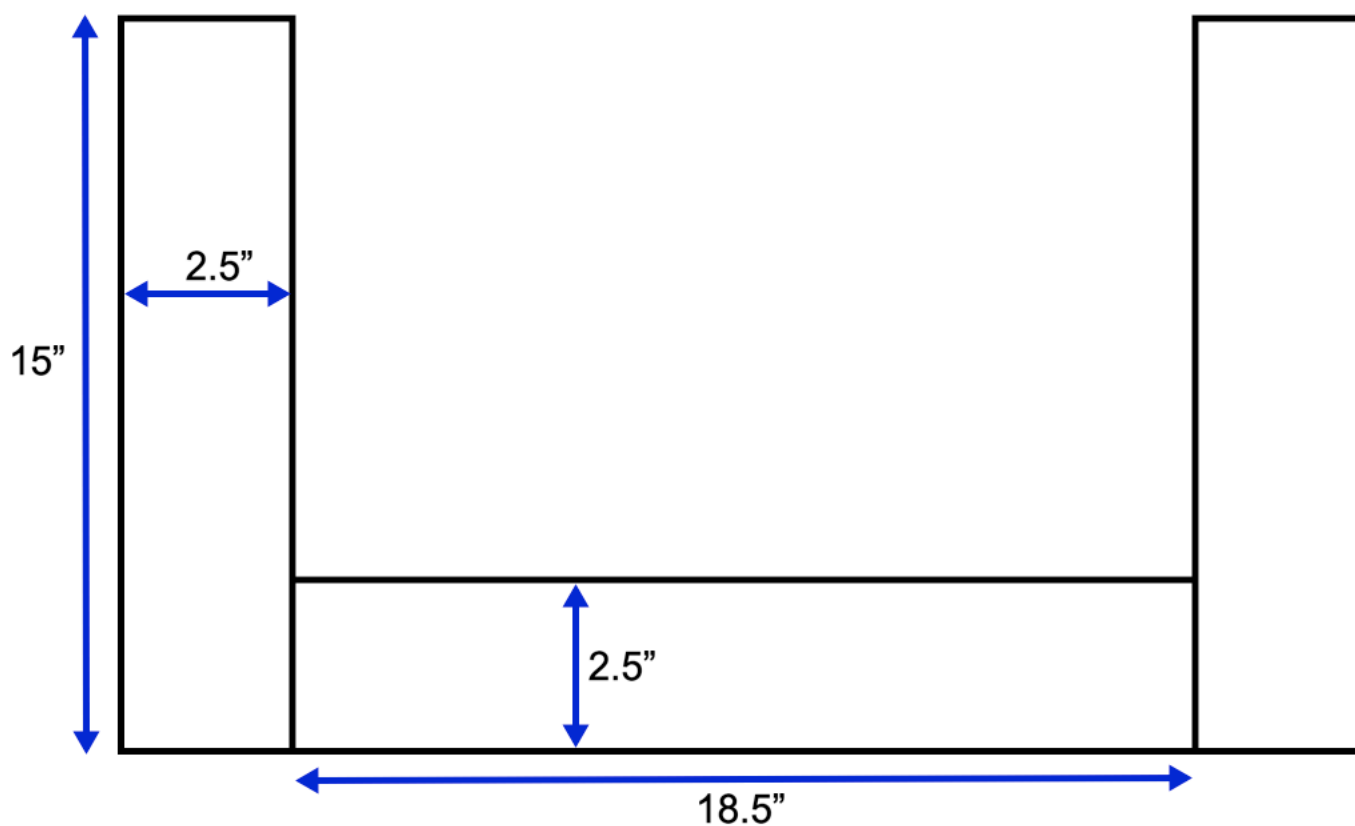

Avery 60-inch Double Vanity (Top Drawer)

All measurements are approximate and rounded to the nearest quarter inch.
Please allow for a slight margin of error.