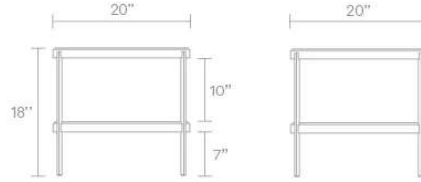

Comehither Side Table

A seductive duo in any space, Marquina Black marble and black powder-coated steel bring low-key luxe and high-key function everywhere they go. For those who like to be fancy, but not too fancy.

BLACK MARBLE

Product Details	CM1-SIDTBL-BK	BLACK MARBLE	\$695
<ul style="list-style-type: none"> • Marquina Black marble tabletop • Marble is a dynamic and natural material; This means that distinctive natural marks may occur and will vary from table to table • Powder-coated steel frame • Plastic feet glides to protect surfaces • Some assembly required 			