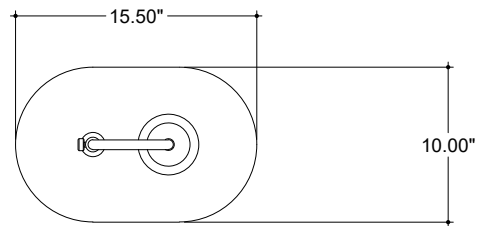

ITEM: 8000-0170B

Overall Dimensions

Height: 67.75"

Width: 15.5"

Depth: 10"

TOP VIEW

FRONT VIEW