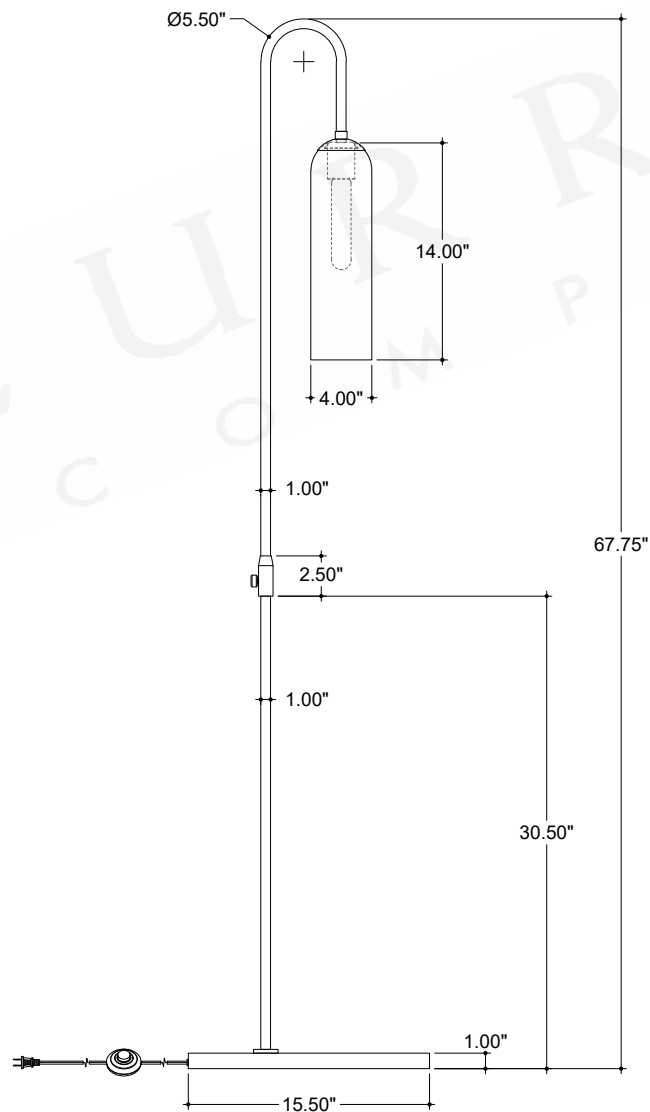

ITEM: 8000-0170B

Overall Dimensions

Height: 67.75"

Width: 15.5"

Depth: 10"

TOP VIEW

FRONT VIEW