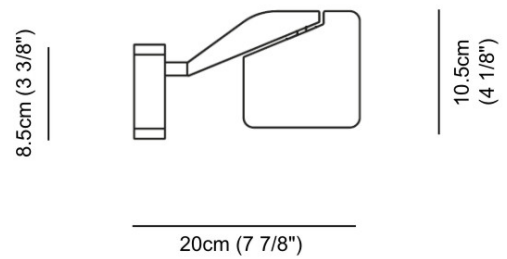

JACKIE SURFACE

D83410-

base number   Finish
Options

1. To build a product code in our configurator select the specify button on the base model # product page
2. To build a manual product code on this datasheet choose from the options listed below in blue font and add the suffix to the base model #

GENERAL

Division: Design
Series: Jackie
Mounting Type: Surface
Mounting Location: Wall
Subcategory: Task
Brand: Panzeri

PHYSICAL

Shape: Abstract
Length (mm): 105
Length (in): 4 1/8
Width (mm): 105
Width (in): 4 1/8
Height (mm): 105
Height (in): 4 1/8
Extension (mm): 200
Extension (in): 7 7/8
Light Distribution: Adjustable / Direct
Weight (kg): 0.525
Weight (lbs): 1.157
Diffuser: Acrylic - satin finish
Fixture Finish: WHI / BLK / TIM
Fixture Material: Aluminum Die Cast

ELECTRICAL

Lamp Type: LED
Input Wattage (W): 10
Total Output Wattage (W): 8
Dimming: 5-Step Touch Dimming
Driver Included: Yes
Driver Location: Integrated
Driver Type: Constant Voltage - 120Vac
Driver Class: Class 2
Input Voltage (V): 120
Output Voltage (V): 24

LED

Number of LEDs: 1
Color Temperature (°K): 3000
Max. Delivered Lumen (lm): 526
Nominal Lumen (lm): 600
CRI: >90 CRI
Efficiency (%): 87.667
Efficacy (lm/w): 52.6
Lamp Life (hrs): 50000

OPTICAL

Optic: Diffused

RATINGS AND CERTIFICATIONS

Certified By: Certified for North American Standards
IP rating: IP40

PROJECT
TYPE
SPECIFIER
QUANTITY
DATE