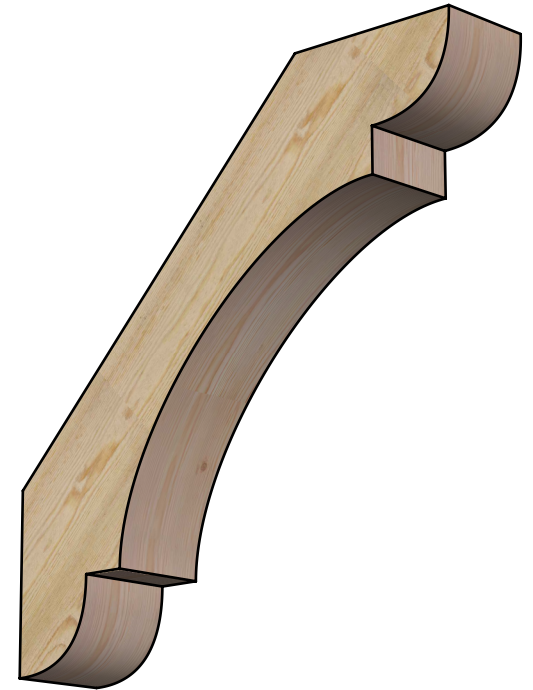

BRC06X32X32OLY00RDF

6"W X 32"D X 32"H OLYMPIC ROUGH SAWN BRACE, DOUGLAS FIR

SIDE

FRONT

EKENA MILLWORK
 2300 WEST MAIN ST.
 CLARKSVILLE, TX 75426
 TOLL FREE: 866-607-0453
 WWW.EKENAMILLWORK.COM

NOTES

1. INSTALLATION TO BE COMPLETED IN ACCORDANCE WITH MANUFACTURER'S SPECIFICATIONS.
2. DRAWING MAY NOT BE TO SCALE
3. THIS DRAWING IS INTENDED FOR DESIGN AND PLANNING PURPOSES ONLY.
4. ALL INFORMATION CONTAINED HEREIN WAS CURRENT AT THE TIME OF DEVELOPMENT BUT MUST BE REVIEWED AND APPROVED BY THE PRODUCT MANUFACTURER TO BE CONSIDERED ACCURATE.
5. PRODUCTS ARE NOT KILN DRIED. THIS ITEM IS UNIQUE AND WILL CONTAIN THE NATURAL VARIATIONS THAT THE WOOD SPECIES OFFERS. THIS MAY RESULT IN VARIATIONS UP TO 1/4"