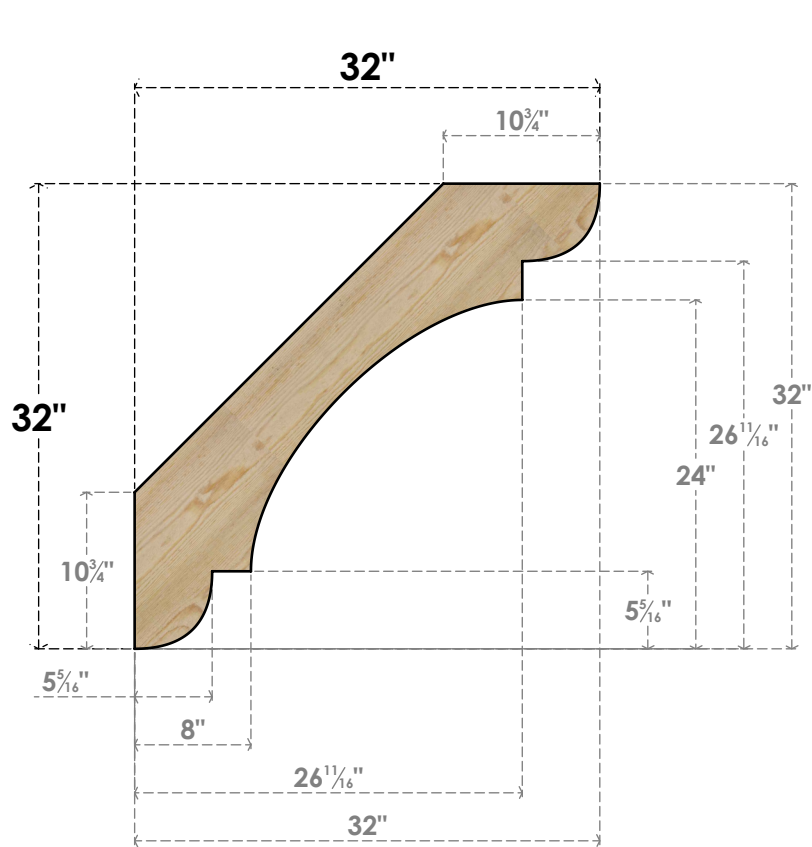

BRC06X32X32OLY00RDF

6"W X 32"D X 32"H OLYMPIC ROUGH SAWN BRACE, DOUGLAS FIR

SIDE

FRONT

EKENA MILLWORK
 2300 WEST MAIN ST.
 CLARKSVILLE, TX 75426
 TOLL FREE: 866-607-0453
 WWW.EKENAMILLWORK.COM

NOTES

1. INSTALLATION TO BE COMPLETED IN ACCORDANCE WITH MANUFACTURER'S SPECIFICATIONS.
2. DRAWING MAY NOT BE TO SCALE
3. THIS DRAWING IS INTENDED FOR DESIGN AND PLANNING PURPOSES ONLY.
4. ALL INFORMATION CONTAINED HEREIN WAS CURRENT AT THE TIME OF DEVELOPMENT BUT MUST BE REVIEWED AND APPROVED BY THE PRODUCT MANUFACTURER TO BE CONSIDERED ACCURATE.
5. PRODUCTS ARE NOT KILN DRIED. THIS ITEM IS UNIQUE AND WILL CONTAIN THE NATURAL VARIATIONS THAT THE WOOD SPECIES OFFERS. THIS MAY RESULT IN VARIATIONS UP TO 1/4"