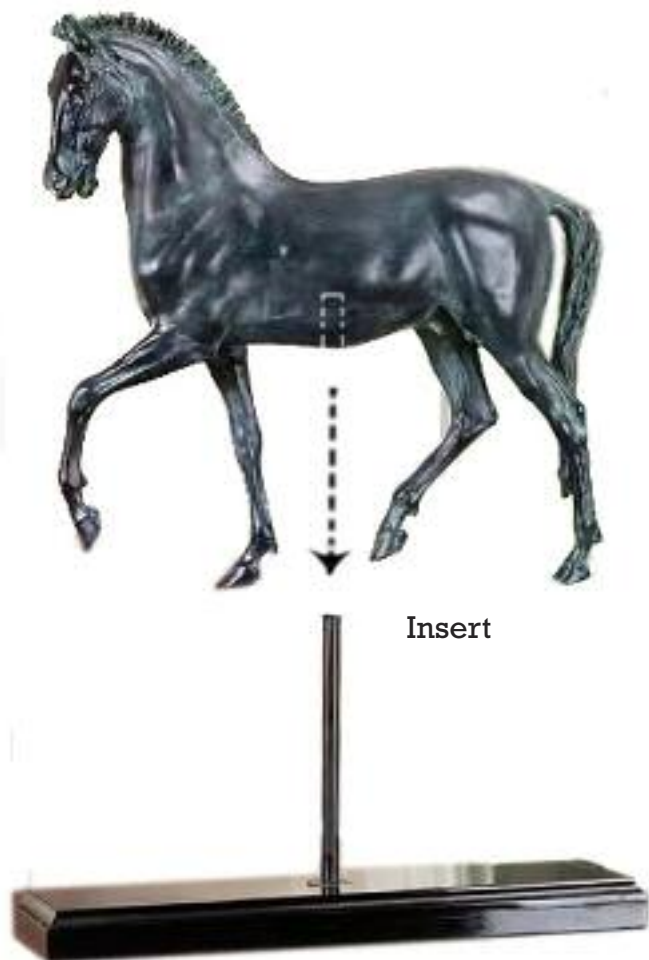

design **TOSCANO**[®]

**INSTRUCTIONS
FOR
YOUR PRODUCT**

EU-4807
Classical Horse Study Statue

Thank you for your recent purchase of this Design Toscano hand-crafted sculpture. We have taken great care to create this piece especially for you. Please review these instructions and assemble this piece with care.