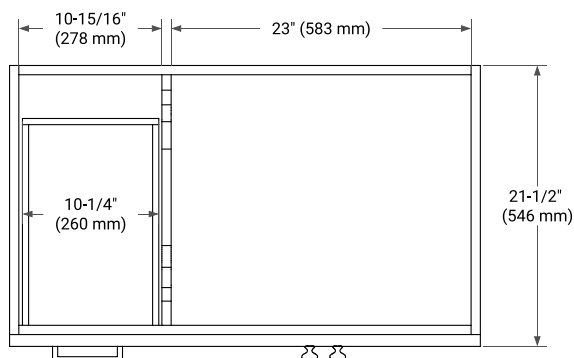

36" RIGHT OFFSET CABINET

BASE CABINET DIMENSIONS

36" W x 21.5" D x 34.5" H

FEATURES

- Solid wood frame & plywood panels
- Dovetail drawers and joints
- Soft closing doors & drawers

HARDWARE FINISHES*

Brushed Nickel Satin Brass Matte Black Polished Chrome

PLAN VIEW

37" RIGHT RECTANGLE SINK COUNTERTOP WITH 0.75 IN. THICKNESS

OVERALL DIMENSIONS

37" W x 22" D x 0.75" H

COUNTERTOP OPTIONS

Carrara Marble

FEATURES

- Solid countertop with mitered edges & seams
- Undermount white rectangular sink
- Pre-drilled for 8" widespread faucet

INCLUDED

- Countertop
- Matching Backsplash
- Rectangle Sink

COUNTERTOP PLAN VIEW

EDGE SIDE VIEW

THREE DIMENSIONAL COUNTERTOP VIEW