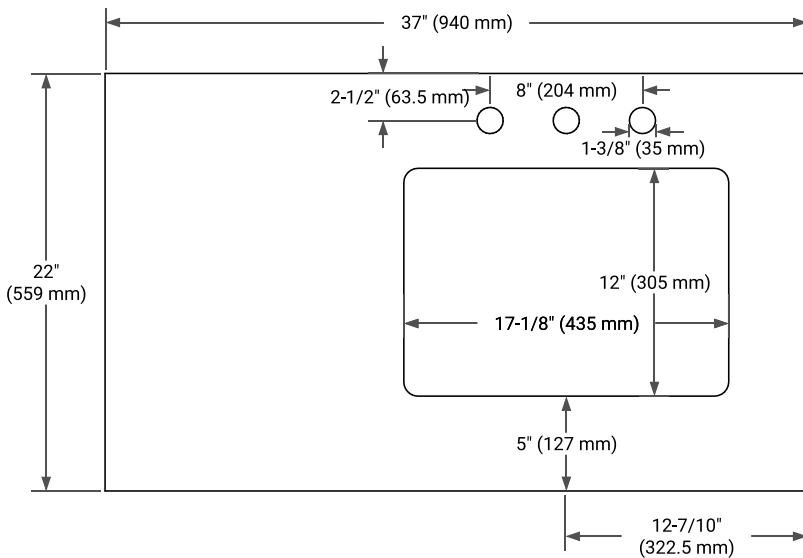

36" RIGHT OFFSET CABINET

BASE CABINET DIMENSIONS

36" W x 21.5" D x 34.5" H

FEATURES

- Solid wood frame & plywood panels
- Dovetail drawers and joints
- Soft closing doors & drawers

HARDWARE FINISHES*

Brushed Nickel Satin Brass Matte Black Polished Chrome

PLAN VIEW

37" RIGHT RECTANGLE SINK COUNTERTOP WITH 0.75 IN. THICKNESS

OVERALL DIMENSIONS

37" W x 22" D x 0.75" H

COUNTERTOP OPTIONS

Carrara Marble

FEATURES

- Solid countertop with mitered edges & seams
- Undermount white rectangular sink
- Pre-drilled for 8" widespread faucet

INCLUDED

- Countertop
- Matching Backsplash
- Rectangle Sink

COUNTERTOP PLAN VIEW

EDGE SIDE VIEW

THREE DIMENSIONAL COUNTERTOP VIEW