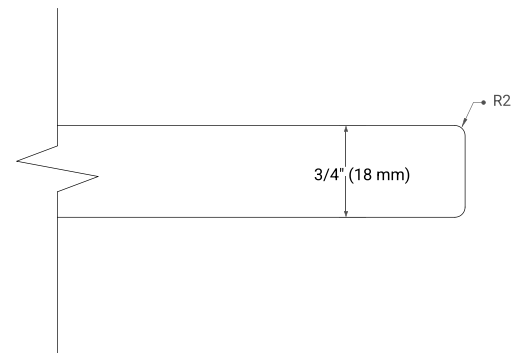

36" RIGHT OFFSET CABINET

BASE CABINET DIMENSIONS

36" W x 21.5" D x 34.5" H

FEATURES

- Solid wood frame & plywood panels
- Dovetail drawers and joints
- Soft closing doors & drawers

HARDWARE FINISHES*

Brushed Nickel Satin Brass Matte Black Polished Chrome

PLAN VIEW

37" RIGHT RECTANGLE SINK COUNTERTOP WITH 0.75 IN. THICKNESS

OVERALL DIMENSIONS

37" W x 22" D x 0.75" H

COUNTERTOP OPTIONS

Carrara Marble

FEATURES

- Solid countertop with mitered edges & seams
- Undermount white rectangular sink
- Pre-drilled for 8" widespread faucet

INCLUDED

- Countertop
- Matching Backsplash
- Rectangle Sink

COUNTERTOP PLAN VIEW

EDGE SIDE VIEW

THREE DIMENSIONAL COUNTERTOP VIEW