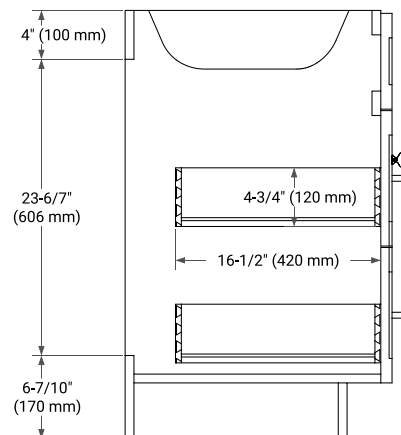

36" RIGHT OFFSET CABINET

BASE CABINET DIMENSIONS

36" W x 21.5" D x 34.5" H

FEATURES

- Solid wood frame & plywood panels
- Dovetail drawers and joints
- Soft closing doors & drawers

HARDWARE FINISHES*

Brushed Nickel Satin Brass Matte Black Polished Chrome

PLAN VIEW

37" RIGHT RECTANGLE SINK COUNTERTOP WITH 0.75 IN. THICKNESS

OVERALL DIMENSIONS

37" W x 22" D x 0.75" H

COUNTERTOP OPTIONS

Carrara Marble

FEATURES

- Solid countertop with mitered edges & seams
- Undermount white rectangular sink
- Pre-drilled for 8" widespread faucet

INCLUDED

- Countertop
- Matching Backsplash
- Rectangle Sink

COUNTERTOP PLAN VIEW

EDGE SIDE VIEW

THREE DIMENSIONAL COUNTERTOP VIEW