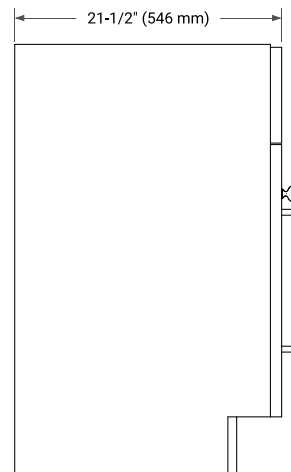

36" RIGHT OFFSET CABINET

BASE CABINET DIMENSIONS

36" W x 21.5" D x 34.5" H

FEATURES

- Solid wood frame & plywood panels
- Dovetail drawers and joints
- Soft closing doors & drawers

HARDWARE FINISHES*

Brushed Nickel Satin Brass Matte Black Polished Chrome

PLAN VIEW

37" RIGHT RECTANGLE SINK COUNTERTOP WITH 0.75 IN. THICKNESS

OVERALL DIMENSIONS

37" W x 22" D x 0.75" H

COUNTERTOP OPTIONS

Carrara Marble

FEATURES

- Solid countertop with mitered edges & seams
- Undermount white rectangular sink
- Pre-drilled for 8" widespread faucet

INCLUDED

- Countertop
- Matching Backsplash
- Rectangle Sink

COUNTERTOP PLAN VIEW

EDGE SIDE VIEW

THREE DIMENSIONAL COUNTERTOP VIEW