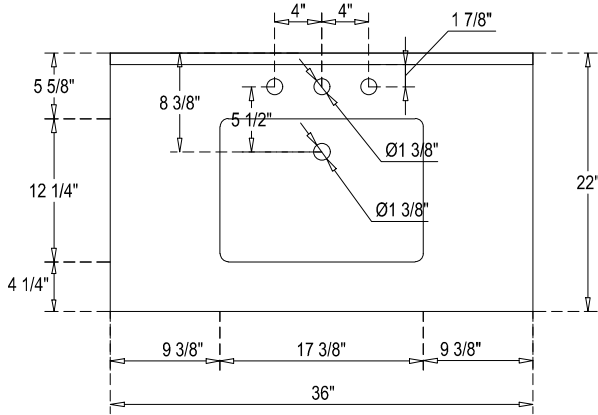

SPECIFICATIONS

Handle A:
Overall length : 5 5/8" (144mm)
center to center : 5" (128mm)

Handle B:
Overall length : 4 3/8" (112mm)
center to center : 3 3/4" (96mm)