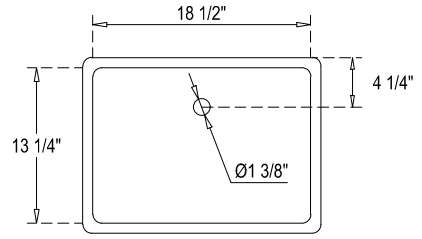

SPECIFICATIONS

Handle A:
Overall length : 5 5/8" (144mm)
center to center : 5" (128mm)

Handle B:
Overall length : 4 3/8" (112mm)
center to center : 3 3/4" (96mm)