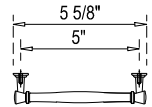

SPECIFICATIONS

Handle A:
Overall length : 5 5/8" (144mm)
center to center : 5" (128mm)

Handle B:
Overall length : 4 3/8" (112mm)
center to center : 3 3/4" (96mm)