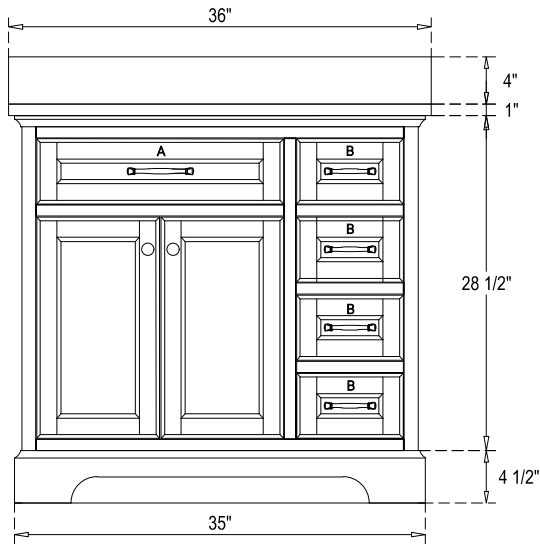

SPECIFICATIONS

Handle A:
Overall length : 5 5/8" (144mm)
center to center : 5" (128mm)

Handle B:
Overall length : 4 3/8" (112mm)
center to center : 3 3/4" (96mm)