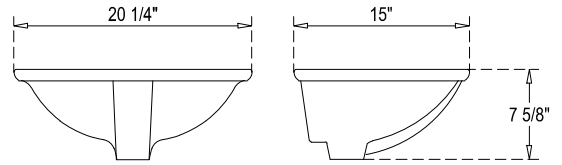

SPECIFICATIONS

Handle A:
Overall length : 5 5/8" (144mm)
center to center : 5" (128mm)

Handle B:
Overall length : 4 3/8" (112mm)
center to center : 3 3/4" (96mm)