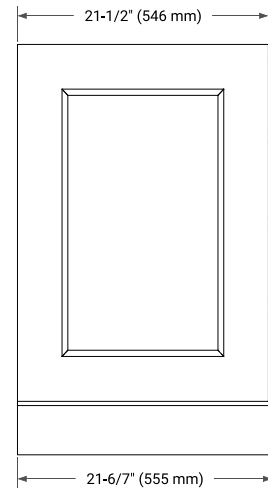

STAFFORD 42" RIGHT OFFSET CABINET

BASE CABINET DIMENSIONS

42" W x 21.5" D x 34.5" H

FEATURES

- Solid wood frame & plywood panels
- Dovetail drawers and joints
- Soft closing doors & drawers

HARDWARE FINISHES*

White Grey Midnight Blue

FRONT VIEW

SIDE VIEW

PLAN VIEW

42" RIGHT RECTANGLE SINK COUNTERTOP WITH 1.5 IN. THICKNESS

ARIEL

OVERALL DIMENSIONS

42.25" W x 22" D x 1.5" H

COUNTERTOP PLAN VIEW

EDGE SIDE VIEW

THREE DIMENSIONAL COUNTERTOP VIEW