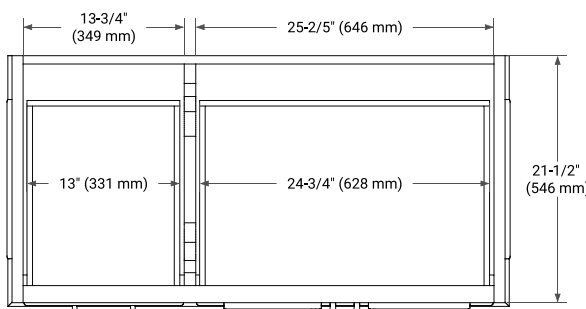

STAFFORD 42" RIGHT OFFSET CABINET

BASE CABINET DIMENSIONS

42" W x 21.5" D x 34.5" H

FEATURES

- Solid wood frame & plywood panels
- Dovetail drawers and joints
- Soft closing doors & drawers

HARDWARE FINISHES*

White Grey Midnight Blue

FRONT VIEW

SIDE VIEW

PLAN VIEW

42" RIGHT RECTANGLE SINK COUNTERTOP WITH 1.5 IN. THICKNESS

ARIEL

OVERALL DIMENSIONS

42.25" W x 22" D x 1.5" H

COUNTERTOP OPTIONS

Carrara White Quartz

FEATURES

- Solid countertop with mitered edges & seams
- Undermount white rectangular sink
- Pre-drilled for 8" widespread faucet

INCLUDED

- Countertop
- Matching Backsplash
- Rectangle Sink

COUNTERTOP PLAN VIEW

EDGE SIDE VIEW

THREE DIMENSIONAL COUNTERTOP VIEW