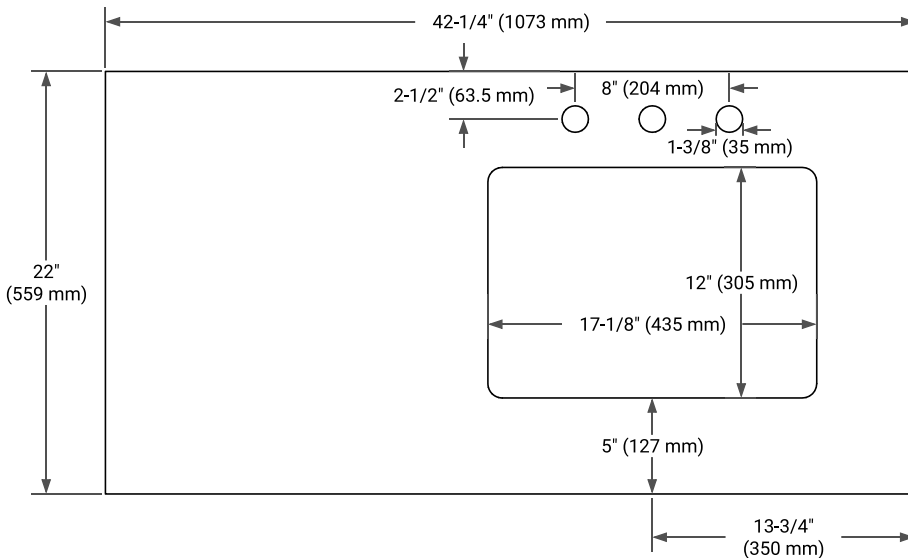

STAFFORD 42" RIGHT OFFSET CABINET

BASE CABINET DIMENSIONS

42" W x 21.5" D x 34.5" H

FEATURES

- Solid wood frame & plywood panels
- Dovetail drawers and joints
- Soft closing doors & drawers

HARDWARE FINISHES*

White Grey Midnight Blue

FRONT VIEW

SIDE VIEW

PLAN VIEW

42" RIGHT RECTANGLE SINK COUNTERTOP WITH 1.5 IN. THICKNESS

ARIEL

OVERALL DIMENSIONS

42.25" W x 22" D x 1.5" H

COUNTERTOP OPTIONS

Carrara White Quartz

FEATURES

- Solid countertop with mitered edges & seams
- Undermount white rectangular sink
- Pre-drilled for 8" widespread faucet

INCLUDED

- Countertop
- Matching Backsplash
- Rectangle Sink

COUNTERTOP PLAN VIEW

EDGE SIDE VIEW

THREE DIMENSIONAL COUNTERTOP VIEW