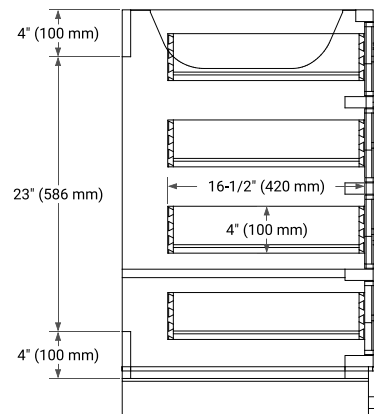

STAFFORD 42" RIGHT OFFSET CABINET

BASE CABINET DIMENSIONS

42" W x 21.5" D x 34.5" H

FEATURES

- Solid wood frame & plywood panels
- Dovetail drawers and joints
- Soft closing doors & drawers

HARDWARE FINISHES*

White Grey Midnight Blue

FRONT VIEW

SIDE VIEW

PLAN VIEW

42" RIGHT RECTANGLE SINK COUNTERTOP WITH 1.5 IN. THICKNESS

ARIEL

OVERALL DIMENSIONS

42.25" W x 22" D x 1.5" H

COUNTERTOP OPTIONS

Carrara White Quartz

FEATURES

- Solid countertop with mitered edges & seams
- Undermount white rectangular sink
- Pre-drilled for 8" widespread faucet

INCLUDED

- Countertop
- Matching Backsplash
- Rectangle Sink

COUNTERTOP PLAN VIEW

EDGE SIDE VIEW

THREE DIMENSIONAL COUNTERTOP VIEW