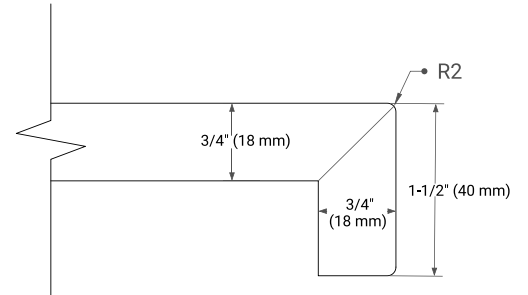

White Grey Midnight Blue

FRONT VIEW

SIDE VIEW

PLAN VIEW

42" RIGHT RECTANGLE SINK COUNTERTOP WITH 1.5 IN. THICKNESS

ARIEL

OVERALL DIMENSIONS

42.25" W x 22" D x 1.5" H

COUNTERTOP OPTIONS

Carrara White Quartz

FEATURES

- Solid countertop with mitered edges & seams
- Undermount white rectangular sink
- Pre-drilled for 8" widespread faucet

INCLUDED

- Countertop
- Matching Backsplash
- Rectangle Sink

COUNTERTOP PLAN VIEW

EDGE SIDE VIEW

THREE DIMENSIONAL COUNTERTOP VIEW