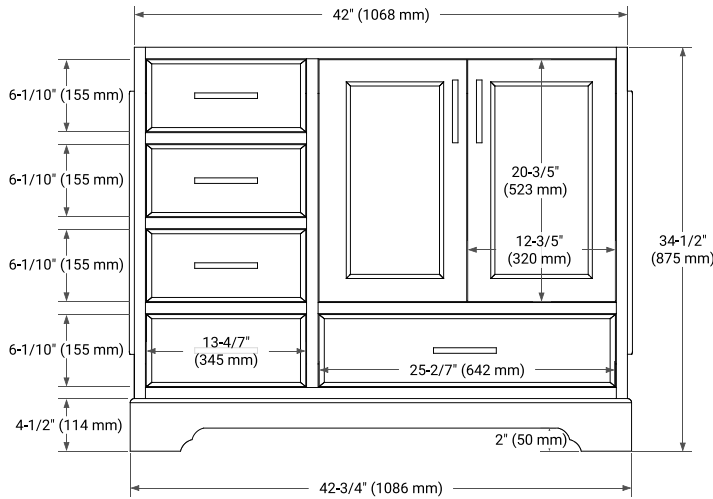

STAFFORD 42" RIGHT OFFSET CABINET

BASE CABINET DIMENSIONS

42" W x 21.5" D x 34.5" H

FEATURES

- Solid wood frame & plywood panels
- Dovetail drawers and joints
- Soft closing doors & drawers

HARDWARE FINISHES*

White Grey Midnight Blue

FRONT VIEW

SIDE VIEW

PLAN VIEW

42" RIGHT RECTANGLE SINK COUNTERTOP WITH 1.5 IN. THICKNESS

ARIEL

OVERALL DIMENSIONS

42.25" W x 22" D x 1.5" H

COUNTERTOP PLAN VIEW

EDGE SIDE VIEW

THREE DIMENSIONAL COUNTERTOP VIEW