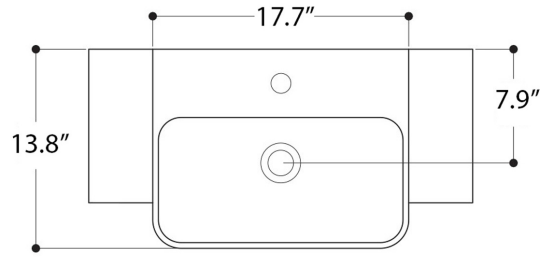

<b>Collection  </b> Normal	<b>Model  </b> Normal 45S - WS11301	Dimensions Metric <i>1 inch = 2.54 cm</i> <i>1 inch = 25.4 mm</i>	 1051 Lea Drive - Collegeville, PA 19426 Tel. 215 513 9400 - Fax 610 831 0215 <a href="http://www.ws bathcollections.com">www.ws bathcollections.com</a> - <a href="mailto:info@ws bathcollections.com">info@ws bathcollections.com</a>
-------------------------------	--	---	---

N.B.: Indicated size could have a variation of about 0,8 % due to the use of the moulds or the small variations of the raw materials' technical characteristics used in the mixture.

Collection  
Normal

Model |  
Normal 45S - WS11301

Dimensions Metric

1 inch = 2.54 cm  
1 inch = 25.4 mm

**WS**<sup>®</sup>  
BATH  
COLLECTIONS

1051 Lea Drive - Collegeville, PA 19426  
Tel. 215 513 9400 - Fax 610 831 0215  
[www.ws bathcollections.com](http://www.ws bathcollections.com) - [info@ws bathcollections.com](mailto:info@ws bathcollections.com)

### Vessel/ countertop installation

Bolts

Silicone (optional)

Collection  
Normal

Model |  
Normal 45S - WS11301

Dimensions Metric  
*1 inch = 2.54 cm*  
*1 inch = 25.4 mm*

**WS**<sup>®</sup>  
BATH  
COLLECTIONS