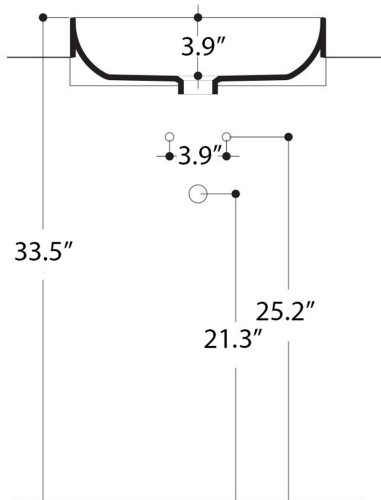

<b>Collection  </b> Normal	<b>Model  </b> Normal 45S - WS11301	Dimensions Metric <i>1 inch = 2.54 cm</i> <i>1 inch = 25.4 mm</i>	 1051 Lea Drive - Collegeville, PA 19426 Tel. 215 513 9400 - Fax 610 831 0215 <a href="http://www.ws bathcollections.com">www.ws bathcollections.com</a> - <a href="mailto:info@ws bathcollections.com">info@ws bathcollections.com</a>
-------------------------------	--	---	---

N.B.: Indicated size could have a variation of about 0,8 % due to the use of the moulds or the small variations of the raw materials' technical characteristics used in the mixture.

Collection  
Normal

Model |  
Normal 45S - WS11301

Dimensions Metric

1 inch = 2.54 cm  
1 inch = 25.4 mm

**WS**<sup>®</sup>  
BATH  
COLLECTIONS

1051 Lea Drive - Collegeville, PA 19426  
Tel. 215 513 9400 - Fax 610 831 0215  
[www.ws bathcollections.com](http://www.ws bathcollections.com) - [info@ws bathcollections.com](mailto:info@ws bathcollections.com)

### Vessel/ countertop installation

Bolts

Silicone (optional)

Collection  
Normal

Model |  
Normal 45S - WS11301

Dimensions Metric  
*1 inch = 2.54 cm*  
*1 inch = 25.4 mm*

**WS**<sup>®</sup>  
BATH  
COLLECTIONS