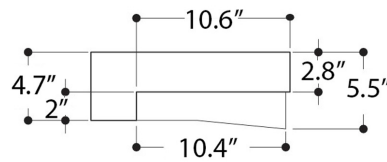

<b>Collection  </b> Normal	<b>Model  </b> Normal 45S - WS11301	Dimensions Metric <i>1 inch = 2.54 cm</i> <i>1 inch = 25.4 mm</i>	 1051 Lea Drive - Collegeville, PA 19426 Tel. 215 513 9400 - Fax 610 831 0215 <a href="http://www.ws bathcollections.com">www.ws bathcollections.com</a> - <a href="mailto:info@ws bathcollections.com">info@ws bathcollections.com</a>
-------------------------------	--	---	---

N.B.: Indicated size could have a variation of about 0,8 % due to the use of the moulds or the small variations of the raw materials' technical characteristics used in the mixture.

Collection  
Normal

Model |  
Normal 45S - WS11301

Dimensions Metric

1 inch = 2.54 cm  
1 inch = 25.4 mm

**WS**<sup>®</sup>  
BATH  
COLLECTIONS

1051 Lea Drive - Collegeville, PA 19426  
Tel. 215 513 9400 - Fax 610 831 0215  
[www.ws bathcollections.com](http://www.ws bathcollections.com) - [info@ws bathcollections.com](mailto:info@ws bathcollections.com)

### Vessel/ countertop installation

Bolts

Silicone (optional)

Collection  
Normal

Model |  
Normal 45S - WS11301

Dimensions Metric  
*1 inch = 2.54 cm*  
*1 inch = 25.4 mm*

**WS**<sup>®</sup>  
BATH  
COLLECTIONS