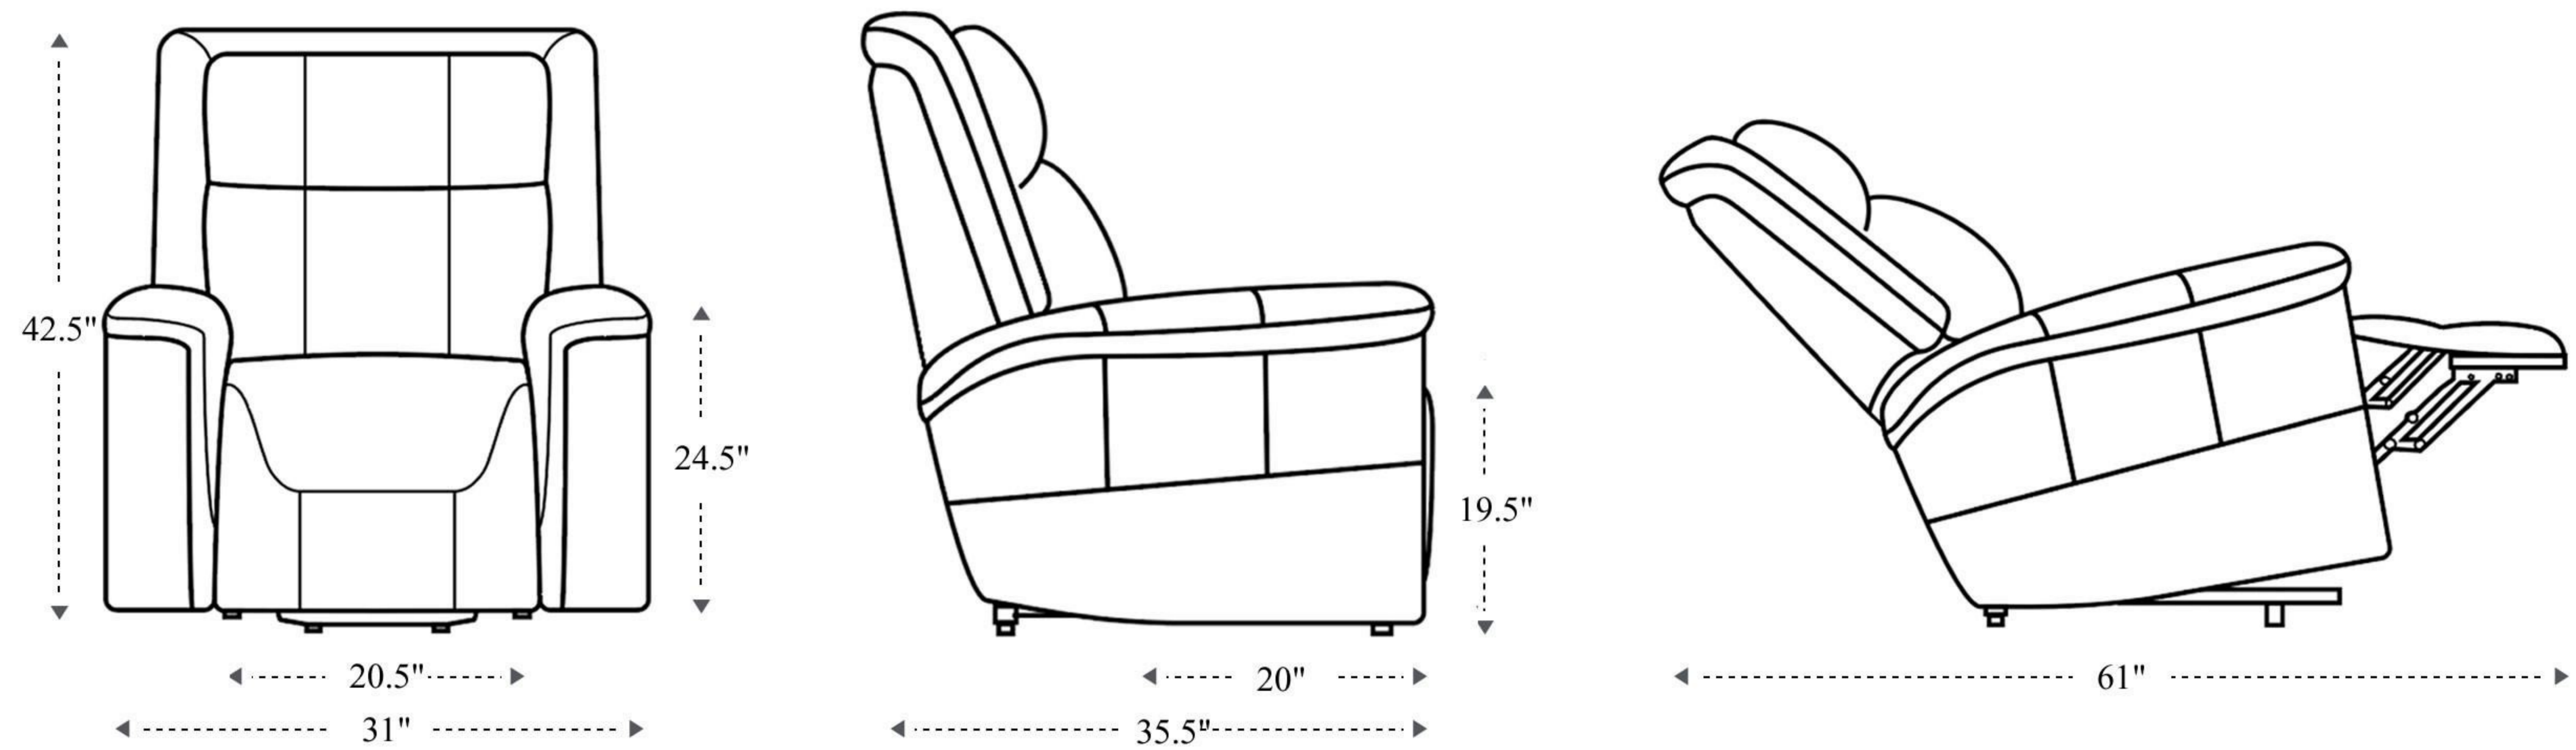

Swivel Glider Recliner

Overall Dimensions	31" x 35.5" x 42.5"
Overall Width	31"
Overall Depth	35.5"
Overall Height	42.5"
Overall Weight	113 lbs.
Fully Reclined	61"
Distance from Wall	12"
Back of Seat to end of Chaise	38.75"
Leg Height <small>(Distance from Foot Rest to Floor in Full Recline)</small>	21.25"
Head Height <small>(Distance from Headrest to floor when fully recline)</small>	39.5"

Seat Width	20.5"
Seat Depth	20"
Seat Height	19.5"
Arm Width	5"
Arm Depth	30"
Arm Height	24.5"
Back Width	22"
Back Height	26"