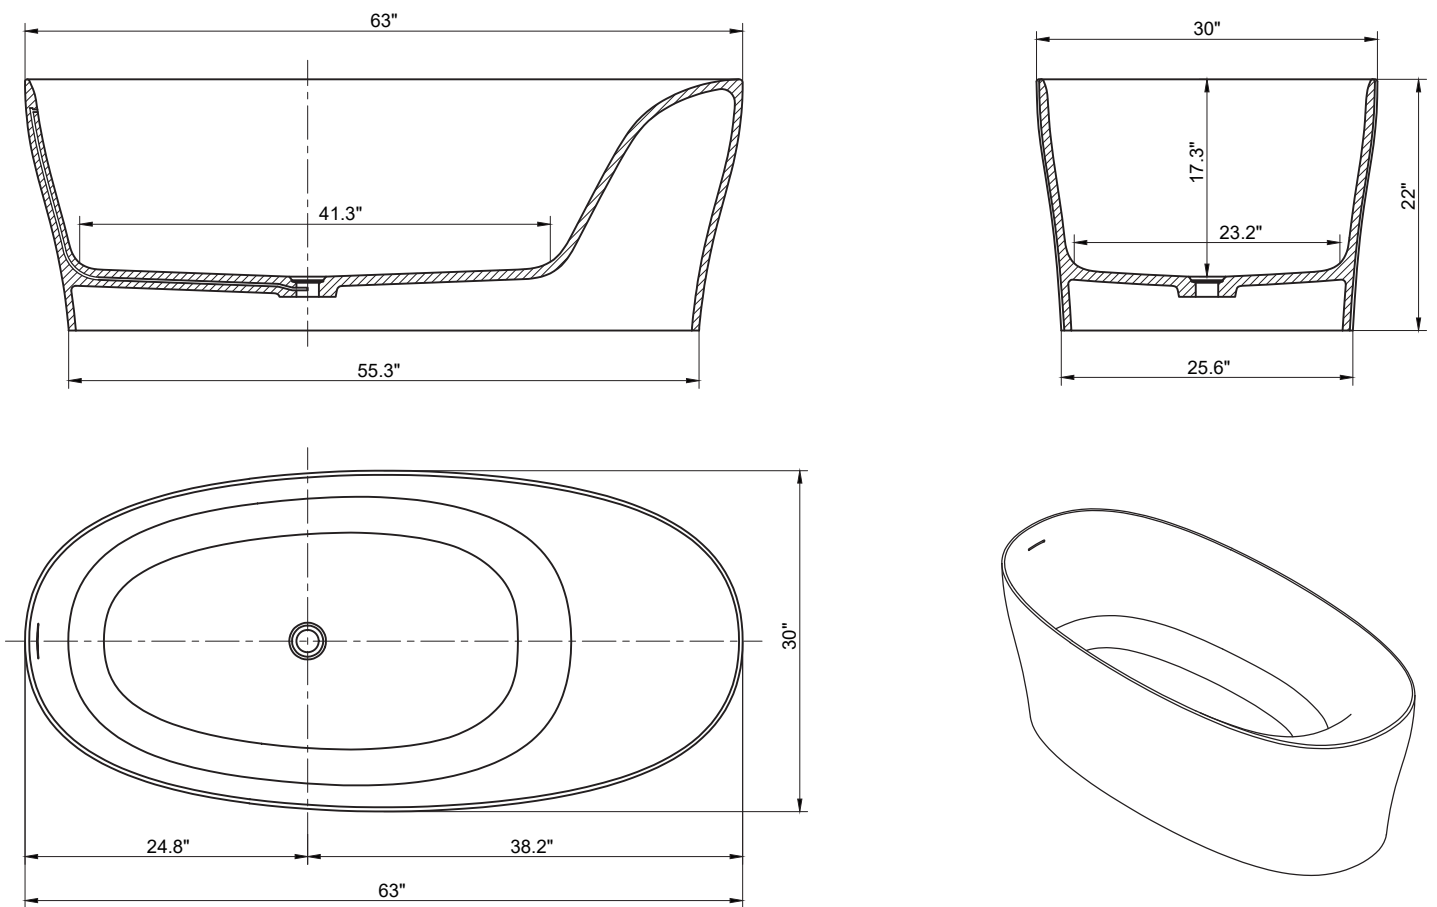

# Dimension/Specification

SKU RX-S17-63