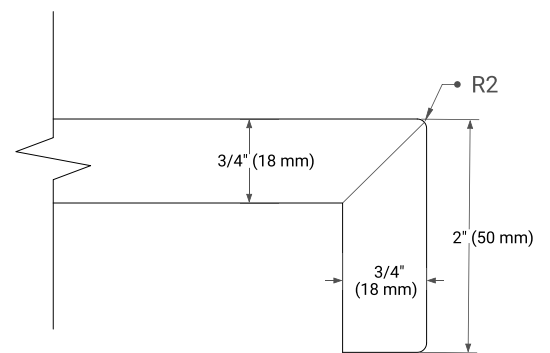

EDGE SIDE VIEW