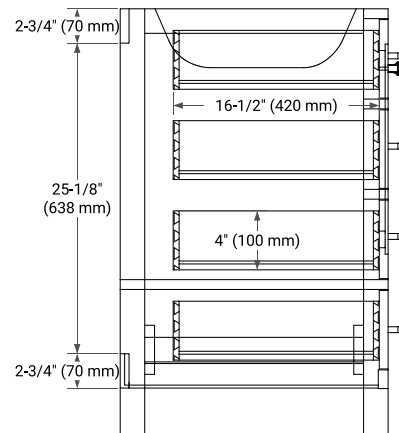

42" SINGLE SINK BASE CABINET

BASE CABINET DIMENSIONS

42" W x 21.5" D x 34.5" H

FEATURES

- Solid wood frame & plywood panels
- Dovetail drawers and joints
- Soft closing doors & drawers

HARDWARE FINISHES*

Brushed Nickel   Satin Brass   Matte Black   Polished Chrome

Hardware comes preinstalled with the illustrated option. Other finishes are available on our online store if you prefer a different one.

AVAILABLE COLORS

White   Grey   Midnight Blue   Espresso   Oak

FRONT VIEW

SIDE VIEW

PLAN VIEW