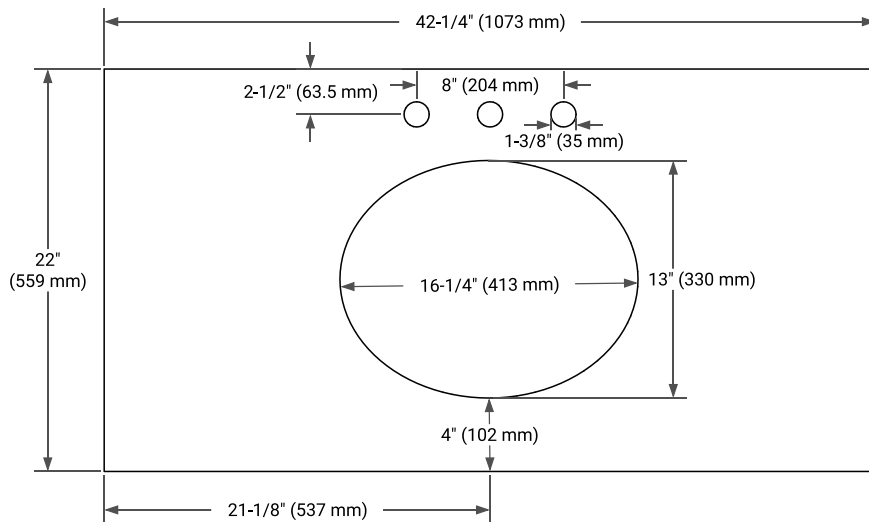

42" SINGLE OVAL SINK COUNTERTOP WITH 2 IN. THICKNESS

OVERALL DIMENSIONS

42.25" W x 22" D x 2" H

COUNTERTOP OPTIONS

FEATURES

- Solid countertop with mitered edges & seams
- Undermount white oval sink
- Pre-drilled for 8" widespread faucet

INCLUDED

- Countertop
- Matching Backsplash
- Oval Sink

COUNTERTOP PLAN VIEW