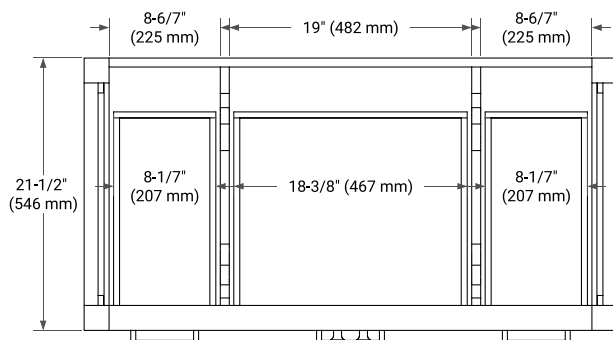

42" SINGLE SINK BASE CABINET

BASE CABINET DIMENSIONS

42" W x 21.5" D x 34.5" H

FEATURES

- Solid wood frame & plywood panels
- Dovetail drawers and joints
- Soft closing doors & drawers

HARDWARE FINISHES*

Brushed Nickel   Satin Brass   Matte Black   Polished Chrome

Hardware comes preinstalled with the illustrated option. Other finishes are available on our online store if you prefer a different one.

AVAILABLE COLORS

White   Grey   Midnight Blue   Espresso   Oak

FRONT VIEW

SIDE VIEW

PLAN VIEW