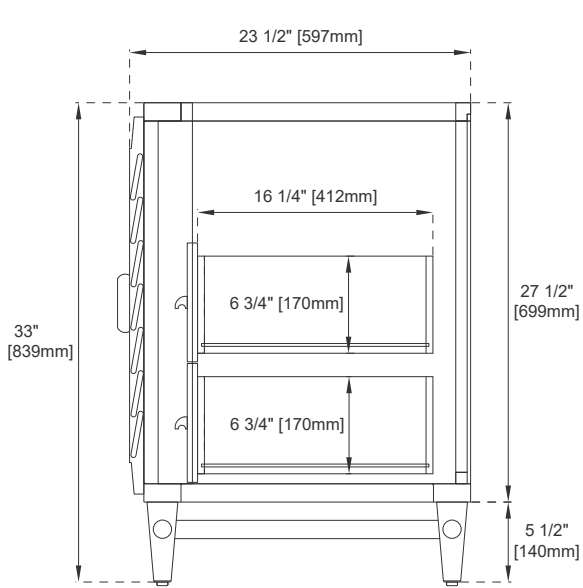

## Features and Materials

Solids: Soft Maple and Yellow Poplar  
Veneers: Birch  
Panels: Plywood  
Installation Type: Floor Standing  
Number of Basins: Two, with Optional 3cm Top  
Vanity Top Included: NO, Optional 3cm Tops Available with Sinks  
Overflow: Yes, Front Facing  
Number of Doors: Three  
Number of Drawers: Four  
USB/Power Component: YES  
Cord Length: 6'6"  
Bamboo Storage Tray: One  
Assembly Required: Installation of Optional 3cm Top with Sink  
Drawer Box Material and Construction: 12mm Plywood/English Dovetail Joinery  
Hardware: Whitewashed Walnut (Wood)  
Fits Drain Hole Size: 1 3/4"  
Full Extension, Soft Close Glides  
European Soft Close Hinges  
Aluminum Laminate Drawer Liners  
Adjustable Levelers

## Dimension

Width: 59-7/8"  
Depth: 23-1/2"  
Height: 33"  
Rough-In Height: 21-1/2"

## VANITIES

Pull

Bamboo Drawer Organizer

Top View

All dimensions are nominal

## VANITIES

Side View

Side View

Back View

All dimensions are nominal