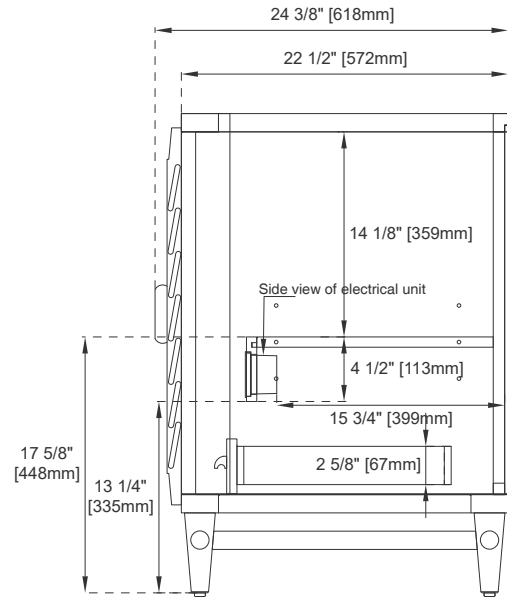

## Dimension

Width: 59-7/8"  
Depth: 23-1/2"  
Height: 33"  
Rough-In Height: 21-1/2"

## VANITIES

Pull

Bamboo Drawer Organizer

Top View

All dimensions are nominal

# 60"D VANITY

## VANITIES

Side View

Side View

Back View

All dimensions are nominal