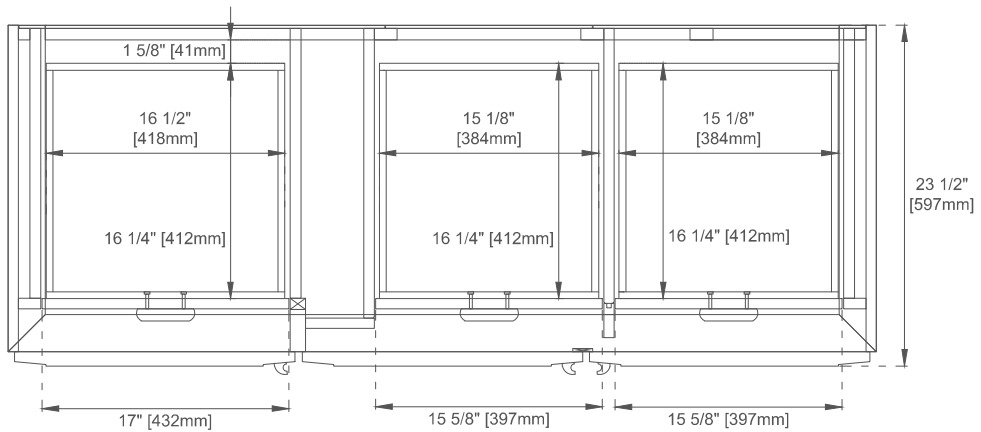

## Features and Materials

Solids: Soft Maple and Yellow Poplar  
Veneers: Birch  
Panels: Plywood  
Installation Type: Floor Standing  
Number of Basins: Two, with Optional 3cm Top  
Vanity Top Included: NO, Optional 3cm Tops Available with Sinks  
Overflow: Yes, Front Facing  
Number of Doors: Three  
Number of Drawers: Four  
USB/Power Component: YES  
Cord Length: 6'6"  
Bamboo Storage Tray: One  
Assembly Required: Installation of Optional 3cm Top with Sink  
Drawer Box Material and Construction: 12mm Plywood/English Dovetail Joinery  
Hardware: Whitewashed Walnut (Wood)  
Fits Drain Hole Size: 1 3/4"  
Full Extension, Soft Close Glides  
European Soft Close Hinges  
Aluminum Laminate Drawer Liners  
Adjustable Levelers

## Dimension

Width: 59-7/8"  
Depth: 23-1/2"  
Height: 33"  
Rough-In Height: 21-1/2"

## VANITIES

Pull

Bamboo Drawer Organizer

Top View

All dimensions are nominal

## VANITIES

Side View

Side View

Back View

All dimensions are nominal