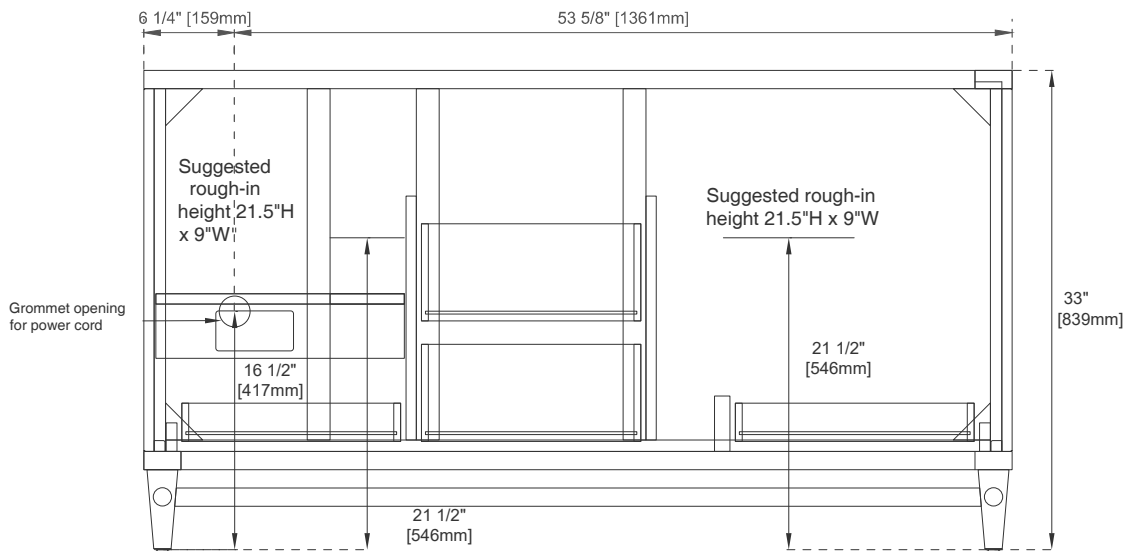

## Dimension

Width: 59-7/8"  
Depth: 23-1/2"  
Height: 33"  
Rough-In Height: 21-1/2"

## VANITIES

Pull

Bamboo Drawer Organizer

Top View

All dimensions are nominal

# 60"D VANITY

## VANITIES

Side View

Side View

Back View

All dimensions are nominal