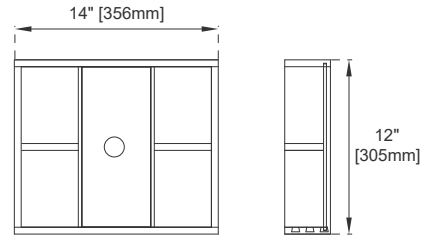

60"D VANITY

VANITIES

Pull