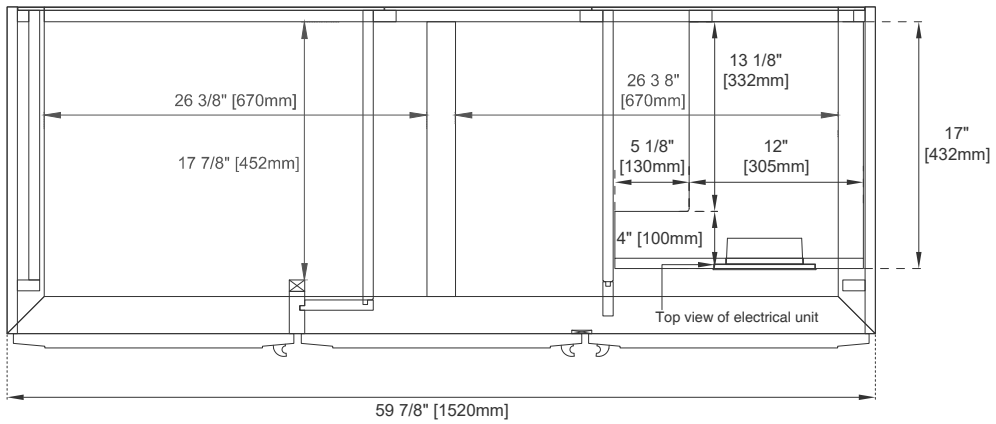

## Features and Materials

Solids: Soft Maple and Yellow Poplar  
Veneers: Birch  
Panels: Plywood  
Installation Type: Floor Standing  
Number of Basins: Two, with Optional 3cm Top  
Vanity Top Included: NO, Optional 3cm Tops Available with Sinks  
Overflow: Yes, Front Facing  
Number of Doors: Three  
Number of Drawers: Four  
USB/Power Component: YES  
Cord Length: 6'6"  
Bamboo Storage Tray: One  
Assembly Required: Installation of Optional 3cm Top with Sink  
Drawer Box Material and Construction: 12mm Plywood/English Dovetail Joinery  
Hardware: Whitewashed Walnut (Wood)  
Fits Drain Hole Size: 1 3/4"  
Full Extension, Soft Close Glides  
European Soft Close Hinges  
Aluminum Laminate Drawer Liners  
Adjustable Levelers

## Dimension

Width: 59-7/8"  
Depth: 23-1/2"  
Height: 33"  
Rough-In Height: 21-1/2"

## VANITIES

Pull

Bamboo Drawer Organizer

Top View

All dimensions are nominal

## VANITIES

Side View

Side View

Back View

All dimensions are nominal