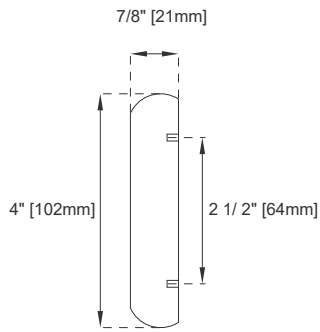

60"D VANITY

VANITIES

Pull