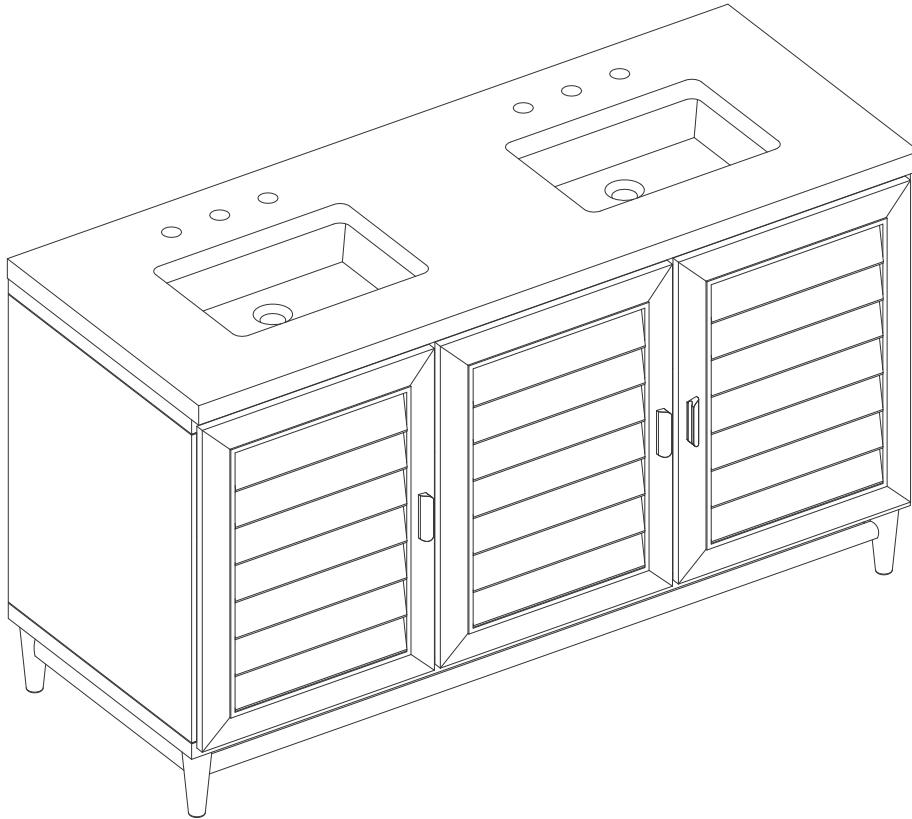

# 60"D VANITY

VANITIES

## Features and Materials

Solids: Soft Maple and Yellow Poplar  
Veneers: Birch  
Panels: Plywood  
Installation Type: Floor Standing  
Number of Basins: Two, with Optional 3cm Top  
Vanity Top Included: NO, Optional 3cm Tops Available with Sinks  
Overflow: Yes, Front Facing  
Number of Doors: Three  
Number of Drawers: Four  
USB/Power Component: YES  
Cord Length: 6'6"  
Bamboo Storage Tray: One  
Assembly Required: Installation of Optional 3cm Top with Sink  
Drawer Box Material and Construction: 12mm Plywood/English Dovetail Joinery  
Hardware: Whitewashed Walnut (Wood)  
Fits Drain Hole Size: 1 3/4"  
Full Extension, Soft Close Glides  
European Soft Close Hinges  
Aluminum Laminate Drawer Liners  
Adjustable Levelers

## Dimension

Width: 59-7/8"  
Depth: 23-1/2"  
Height: 33"  
Rough-In Height: 21-1/2"

# 60"D VANITY