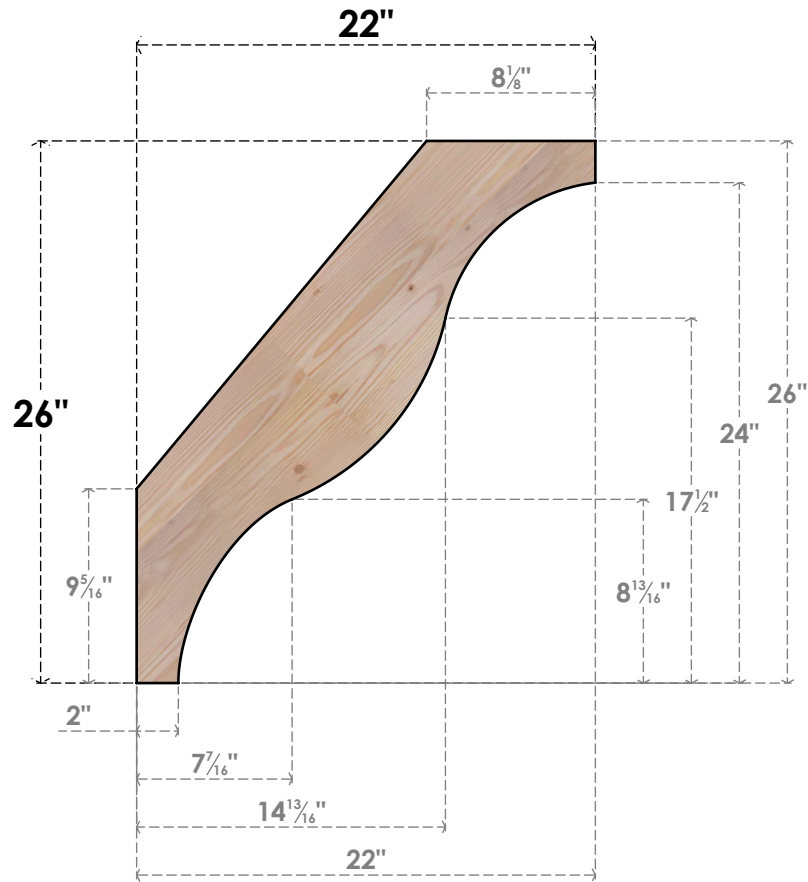

# BRC06X22X26FST00SDF

5 1/2"W X 22"D X 26"H FUNSTON SMOOTH BRACE, DOUGLAS FIR

**SIDE**

**FRONT**

EKENA MILLWORK  
2300 WEST MAIN ST.  
CLARKSVILLE, TX 75426  
TOLL FREE: 866-607-0453  
WWW.EKENAMILLWORK.COM