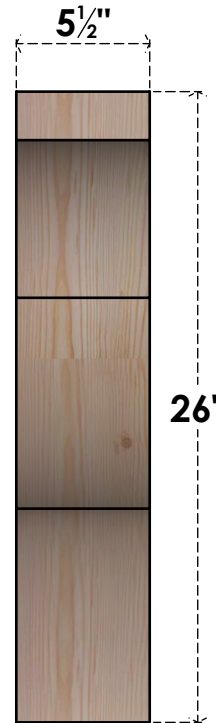

# BRC06X22X26FST00SDF

5 1/2"W X 22"D X 26"H FUNSTON SMOOTH BRACE, DOUGLAS FIR

**SIDE**

**FRONT**

EKENA MILLWORK  
2300 WEST MAIN ST.  
CLARKSVILLE, TX 75426  
TOLL FREE: 866-607-0453  
WWW.EKENAMILLWORK.COM

**NOTES**

1. INSTALLATION TO BE COMPLETED IN ACCORDANCE WITH MANUFACTURER'S SPECIFICATIONS.
2. DRAWING MAY NOT BE TO SCALE
3. THIS DRAWING IS INTENDED FOR DESIGN AND PLANNING PURPOSES ONLY.
4. ALL INFORMATION CONTAINED HEREIN WAS CURRENT AT THE TIME OF DEVELOPMENT BUT MUST BE REVIEWED AND APPROVED BY THE PRODUCT MANUFACTURER TO BE CONSIDERED ACCURATE.
5. PRODUCTS ARE NOT KILN DRIED. THIS ITEM IS UNIQUE AND WILL CONTAIN THE NATURAL VARIATIONS THAT THE WOOD SPECIES OFFERS. THIS MAY RESULT IN VARIATIONS UP TO 1/4"