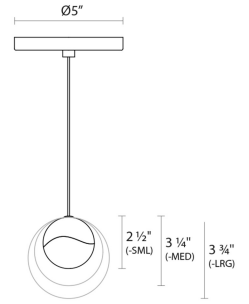

Project:

Grapes LED Pendant Spec Sheet

SKU: 2913.01-LRG Learn more at:
<https://sonnemanlight.com/grapes-led-pendant>

Description: Grapes are luminous LED spheres in multiple sizes, arrayed in precise or random patterns, in clusters, or as single points of light. Seen from the middle or above, the crystal appears clear with a subtle luminance. Moving below, the crystal facets become increasingly apparent, refracting the light into a dazzling radiance.

Type #:

Dimensions

Height:	3.75"
Diameter:	3.75"
Canopy/Backplate/Base:	5"
Hanging Details:	10' Adjustable Cord
Shape:	Round Canopy
Size:	Single Large
Canopy/Backplate/Base Height:	0.5

Electrical Specs

Bulb(s) Included?:	Yes
Bulb 1 Type:	Integral LED
Input Voltage:	120VAC
Wattage:	6
Initial Lumens:	300
Color Temperature:	3000K
CRI:	90
Power Supply Type:	Transformer
Power Supply Quantity:	1
Power Supply Location:	Outlet Box
Dimming Type:	ELV
Bulb Max Wattage:	6

Installation

Installation:	Licensed electrician required
Sloped Ceiling Compatible?:	Compatible

Shipping

Carton 1 L x W x H:	7" X 7" X 8"
Carton 1 Gross Weight:	3 LBS
Fixture Weight:	3

Shade

Shade 1 Material:	Glass Lens
-------------------	------------