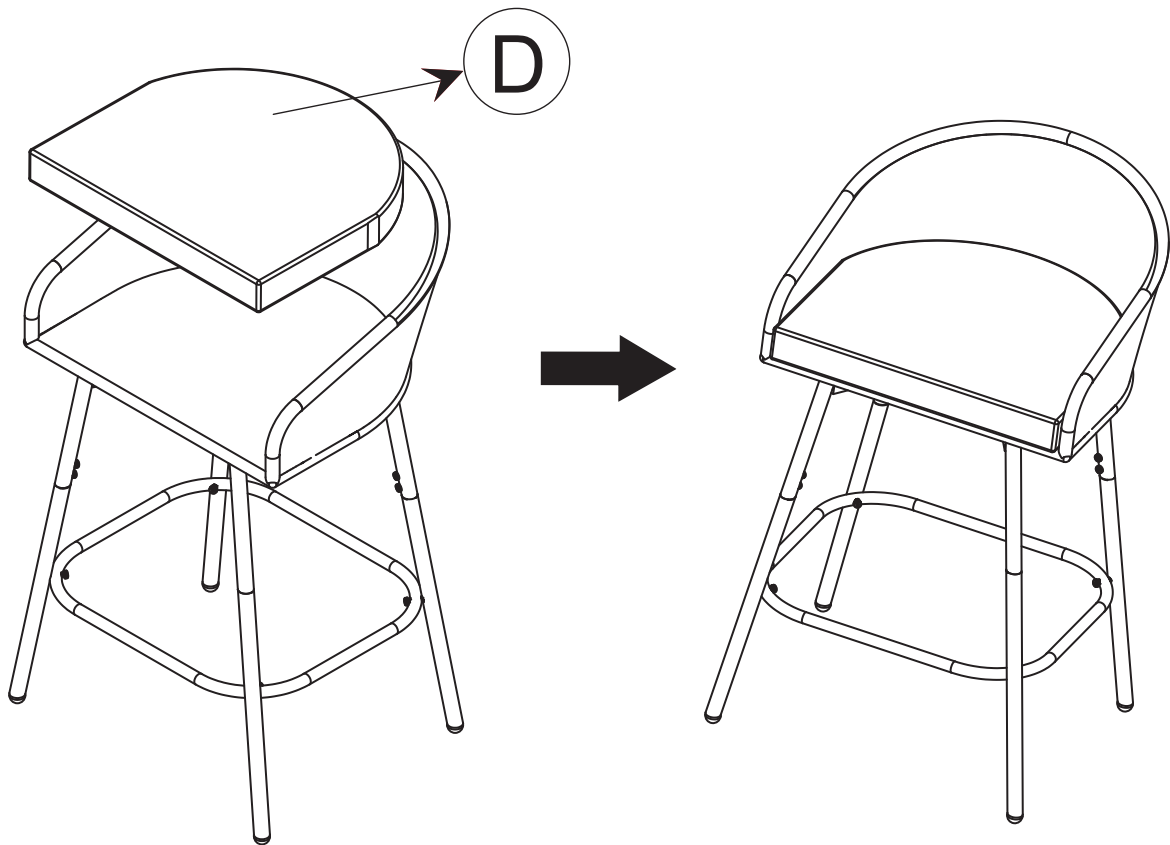

ASSEMBLY INSTRUCTION

Counter Stool

Component List

LABEL		DESCRIPTION	QTY
A		Seat panel	2
B		Leg	8
C		Leg	4
D		Cushion	2
E		Connect frame	2

Hardware List

LABEL		DESCRIPTION	QTY
F		Bolts M6 x 20 mm	17
G		Bolts M6 x 40 mm	17
H		Bolts M6 x 55 mm	3
I		Screw M6	3
J		Flat washer M6	37
K		Allen wrench M6	1
L		Wrench M6	1

ATTENTION:
DO NOT tighten screws completely
until assembly is completed;

1

A x 1
C x 2
J x 2
H x 1
I x 1
L x 1

2

G x 4
J x 4

3

B x 4
F x 8
J x 8

4

E x 1
G x 4
J x 4

5

D x 1

6

**Adjust the foot
so that it is leveled,
then fully tighten all the bolts.**