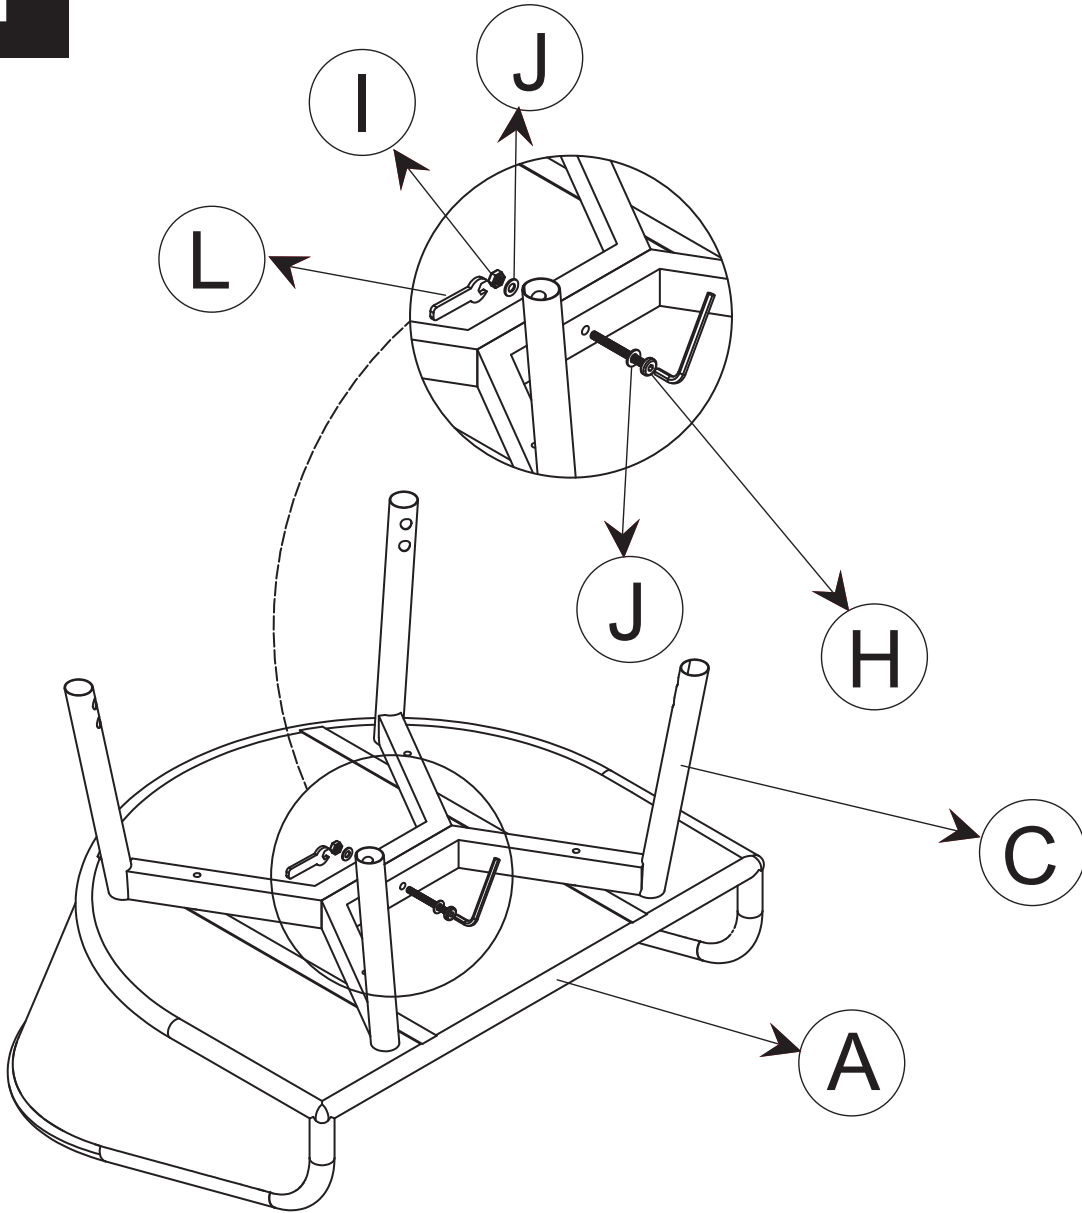

ASSEMBLY INSTRUCTION

Counter Stool

Component List

LABEL		DESCRIPTION	QTY
A		Seat panel	2
B		Leg	8
C		Leg	4
D		Cushion	2
E		Connect frame	2

Hardware List

LABEL		DESCRIPTION	QTY
F		Bolts M6 x 20 mm	17
G		Bolts M6 x 40 mm	17
H		Bolts M6 x 55 mm	3
I		Screw M6	3
J		Flat washer M6	37
K		Allen wrench M6	1
L		Wrench M6	1

ATTENTION:
DO NOT tighten screws completely
until assembly is completed;

1

A x 1
C x 2
J x 2
H x 1
I x 1
L x 1

2

G x 4
J x 4

3

B x 4
F x 8
J x 8

4

E x 1
G x 4
J x 4

5

D x 1

6

**Adjust the foot
so that it is leveled,
then fully tighten all the bolts.**