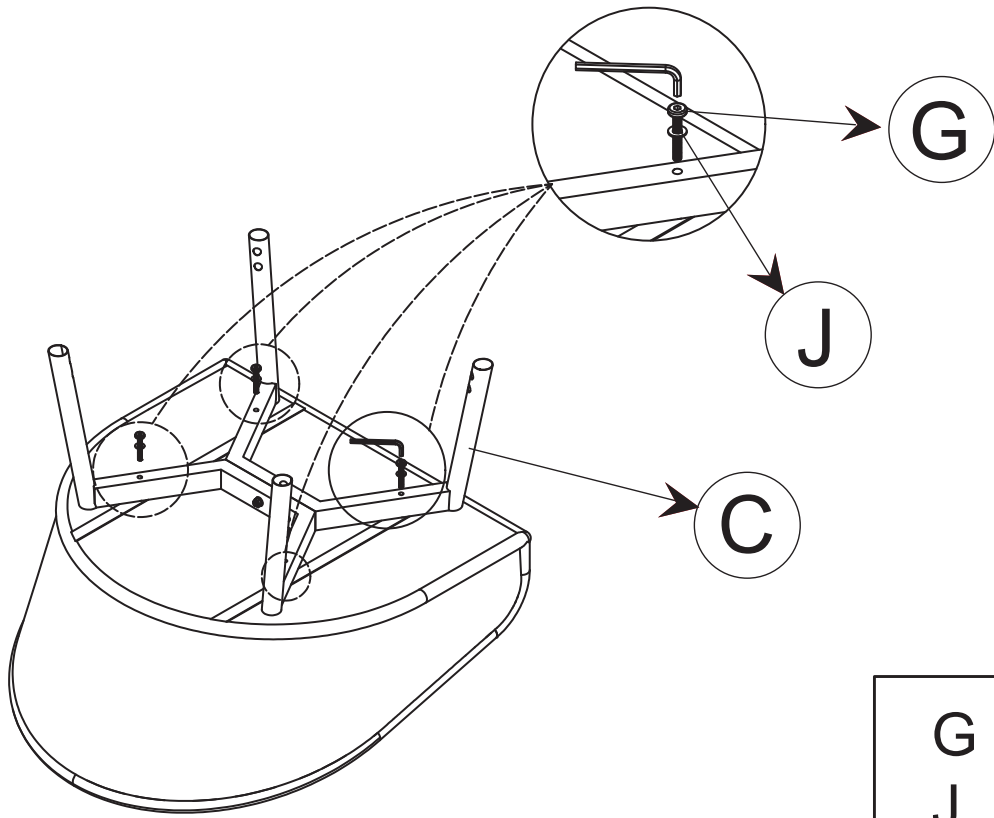

ASSEMBLY INSTRUCTION

Counter Stool

Component List

LABEL		DESCRIPTION	QTY
A		Seat panel	2
B		Leg	8
C		Leg	4
D		Cushion	2
E		Connect frame	2

Hardware List

LABEL		DESCRIPTION	QTY
F		Bolts M6 x 20 mm	17
G		Bolts M6 x 40 mm	17
H		Bolts M6 x 55 mm	3
I		Screw M6	3
J		Flat washer M6	37
K		Allen wrench M6	1
L		Wrench M6	1

ATTENTION:
DO NOT tighten screws completely
until assembly is completed;

1

A x 1
C x 2
J x 2
H x 1
I x 1
L x 1

2

G x 4
J x 4

3

B x 4
F x 8
J x 8

4

E x 1
G x 4
J x 4

5

D x 1

6

**Adjust the foot
so that it is leveled,
then fully tighten all the bolts.**