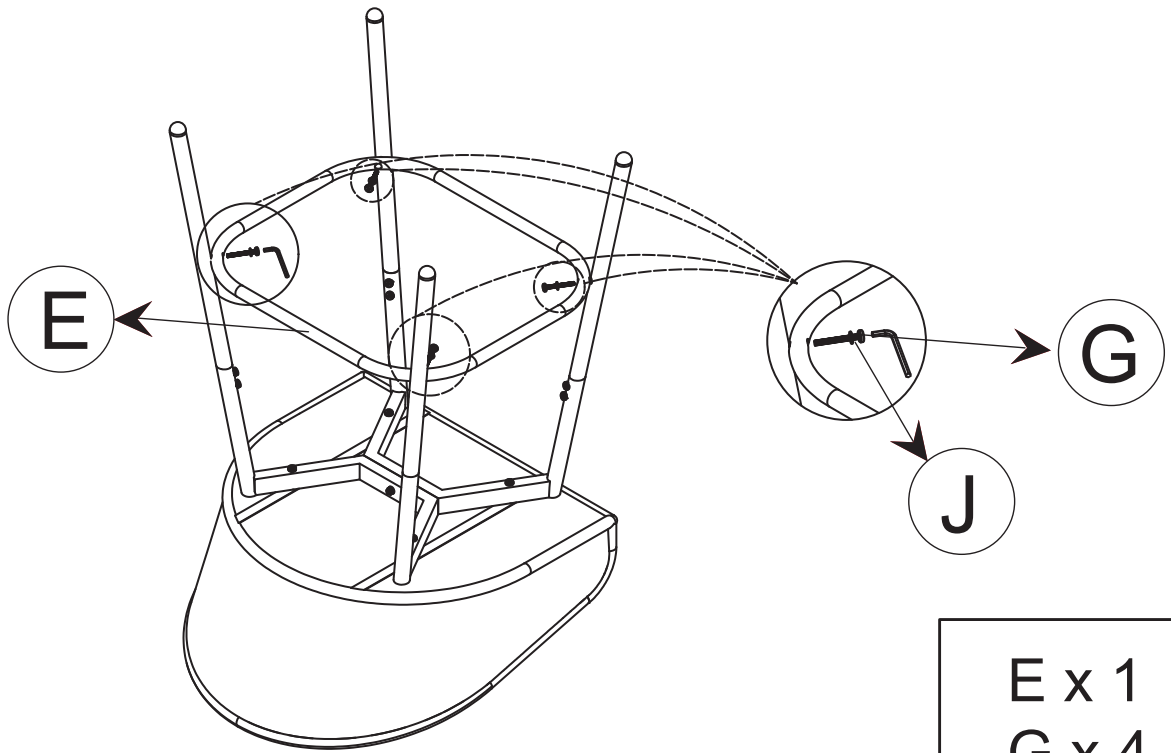

ASSEMBLY INSTRUCTION

Counter Stool

Component List

LABEL		DESCRIPTION	QTY
A		Seat panel	2
B		Leg	8
C		Leg	4
D		Cushion	2
E		Connect frame	2

Hardware List

LABEL		DESCRIPTION	QTY
F		Bolts M6 x 20 mm	17
G		Bolts M6 x 40 mm	17
H		Bolts M6 x 55 mm	3
I		Screw M6	3
J		Flat washer M6	37
K		Allen wrench M6	1
L		Wrench M6	1

ATTENTION:
DO NOT tighten screws completely
until assembly is completed;

1

A x 1
C x 2
J x 2
H x 1
I x 1
L x 1

2

G x 4
J x 4

3

B x 4
F x 8
J x 8

4

E x 1
G x 4
J x 4

5

D x 1

6

**Adjust the foot
so that it is leveled,
then fully tighten all the bolts.**