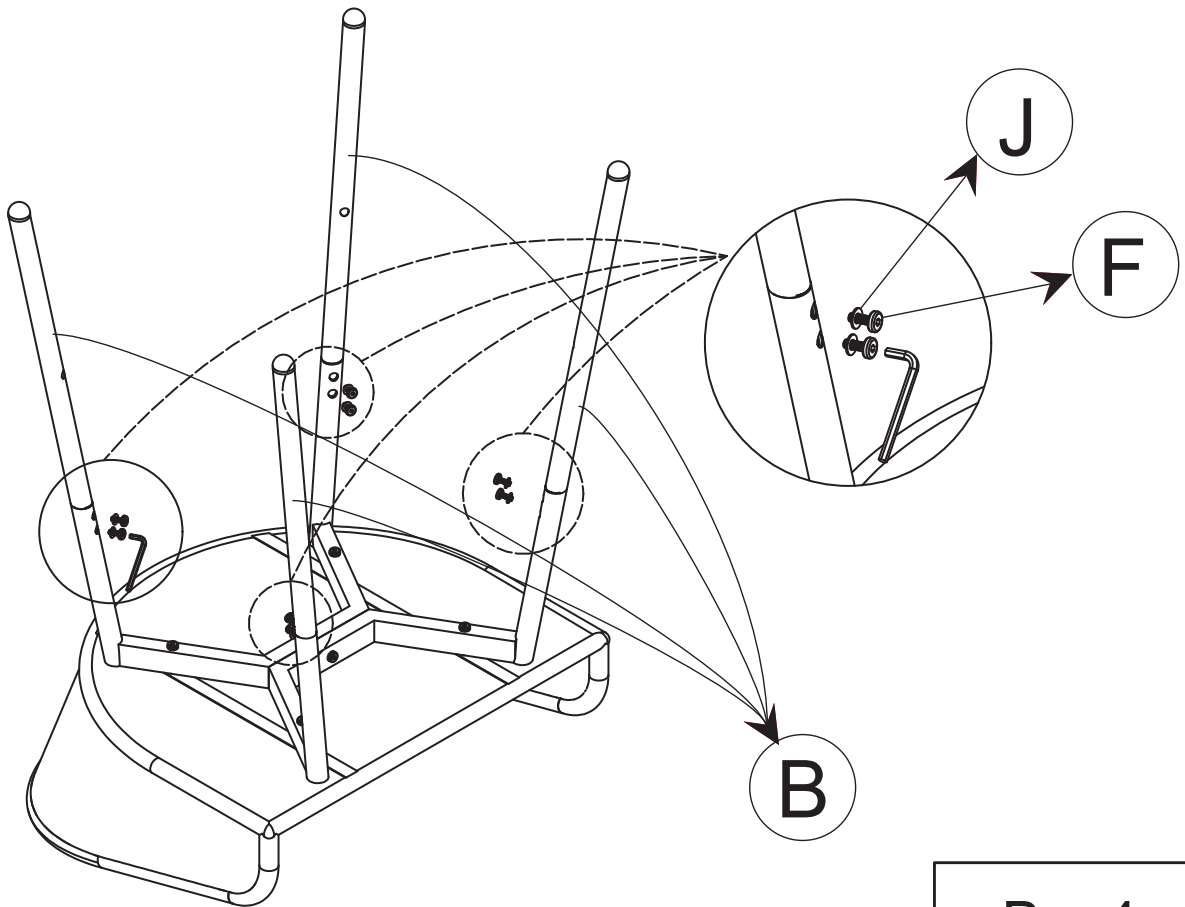

ASSEMBLY INSTRUCTION

Counter Stool

Component List

LABEL		DESCRIPTION	QTY
A		Seat panel	2
B		Leg	8
C		Leg	4
D		Cushion	2
E		Connect frame	2

Hardware List

LABEL		DESCRIPTION	QTY
F		Bolts M6 x 20 mm	17
G		Bolts M6 x 40 mm	17
H		Bolts M6 x 55 mm	3
I		Screw M6	3
J		Flat washer M6	37
K		Allen wrench M6	1
L		Wrench M6	1

ATTENTION:
DO NOT tighten screws completely
until assembly is completed;

1

A x 1
C x 2
J x 2
H x 1
I x 1
L x 1

2

G x 4
J x 4

3

B x 4
F x 8
J x 8

4

E x 1
G x 4
J x 4

5

D x 1

6

**Adjust the foot
so that it is leveled,
then fully tighten all the bolts.**