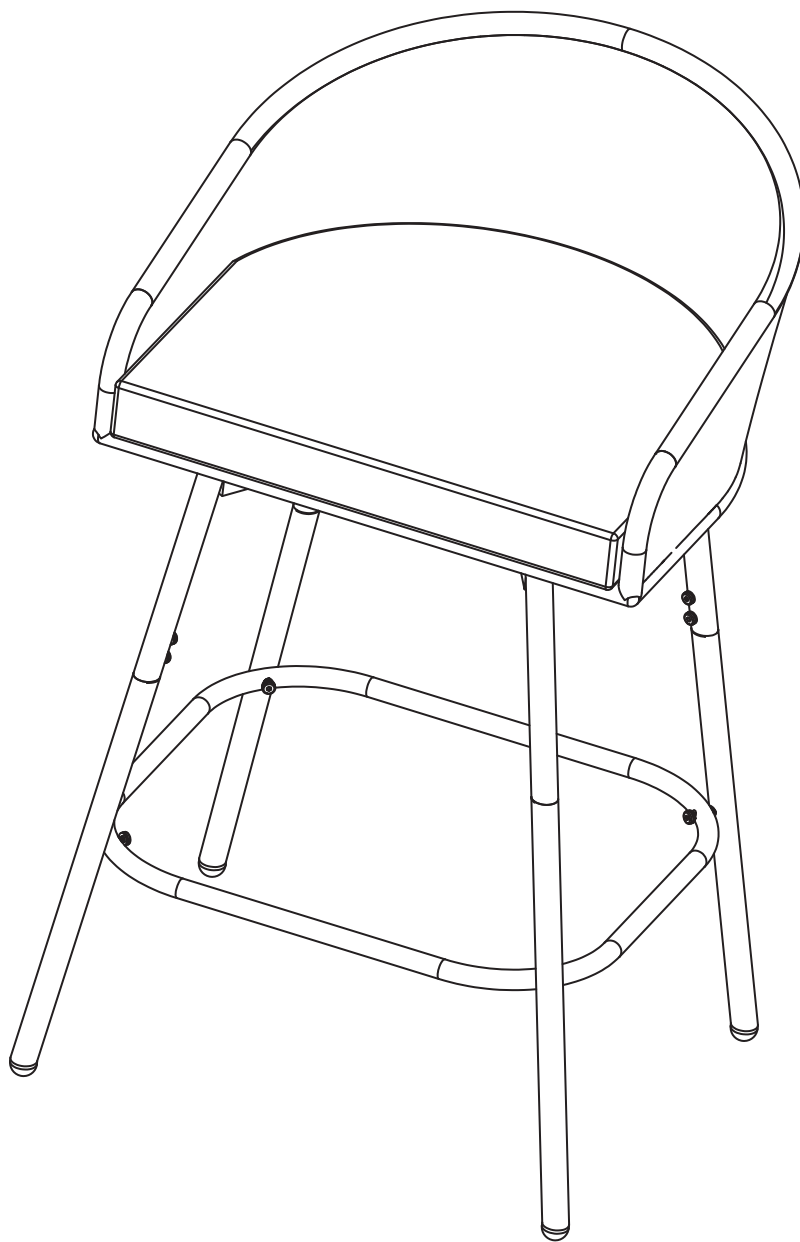

ASSEMBLY INSTRUCTION

Counter Stool

Component List

LABEL		DESCRIPTION	QTY
A		Seat panel	2
B		Leg	8
C		Leg	4
D		Cushion	2
E		Connect frame	2

Hardware List

LABEL		DESCRIPTION	QTY
F		Bolts M6 x 20 mm	17
G		Bolts M6 x 40 mm	17
H		Bolts M6 x 55 mm	3
I		Screw M6	3
J		Flat washer M6	37
K		Allen wrench M6	1
L		Wrench M6	1

ATTENTION:
DO NOT tighten screws completely
until assembly is completed;

1

A x 1
C x 2
J x 2
H x 1
I x 1
L x 1

2

G x 4
J x 4

3

B x 4
F x 8
J x 8

4