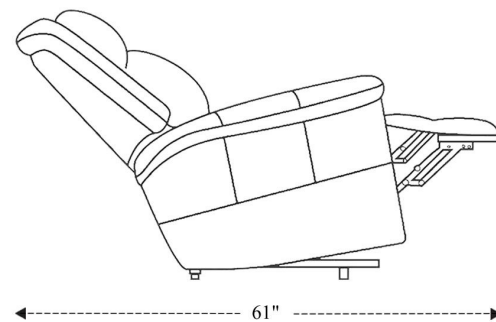

MRIC#812PH Power Recliner

Overall Dimensions	41" x 37" x 42"
Overall Width	41"
Overall Depth	37"
Overall Height	42"
Overall Weight	121.25 lbs.
Fully Reclined	61"
Distance from Wall	4.5"
Back of Seat to end of Chaise	40"
Leg Height (Distance from Foot Rest to Floor in Full Recline)	23"
Head Height (Distance from Headrest to Floor in Full Recline)	34.5"

Seat Width	18"
Seat Depth	22"
Seat Height	20"
Arm Width	12"
Arm Depth	25"
Arm Height	26"
Back Width	34"
Back Height	23"
Headrest Extended from Back	6"