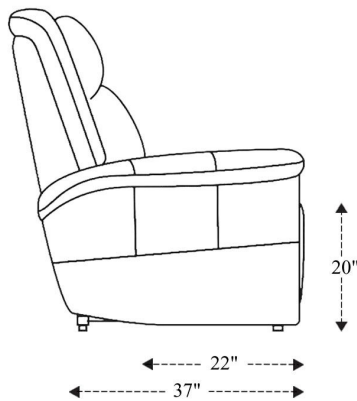

MRIC#812PH Power Recliner

Overall Dimensions	41" x 37" x 42"
Overall Width	41"
Overall Depth	37"
Overall Height	42"
Overall Weight	121.25 lbs.
Fully Reclined	61"
Distance from Wall	4.5"
Back of Seat to end of Chaise	40"
Leg Height (Distance from Foot Rest to Floor in Full Recline)	23"
Head Height (Distance from Headrest to Floor in Full Recline)	34.5"

Seat Width	18"
Seat Depth	22"
Seat Height	20"
Arm Width	12"
Arm Depth	25"
Arm Height	26"
Back Width	34"
Back Height	23"
Headrest Extended from Back	6"