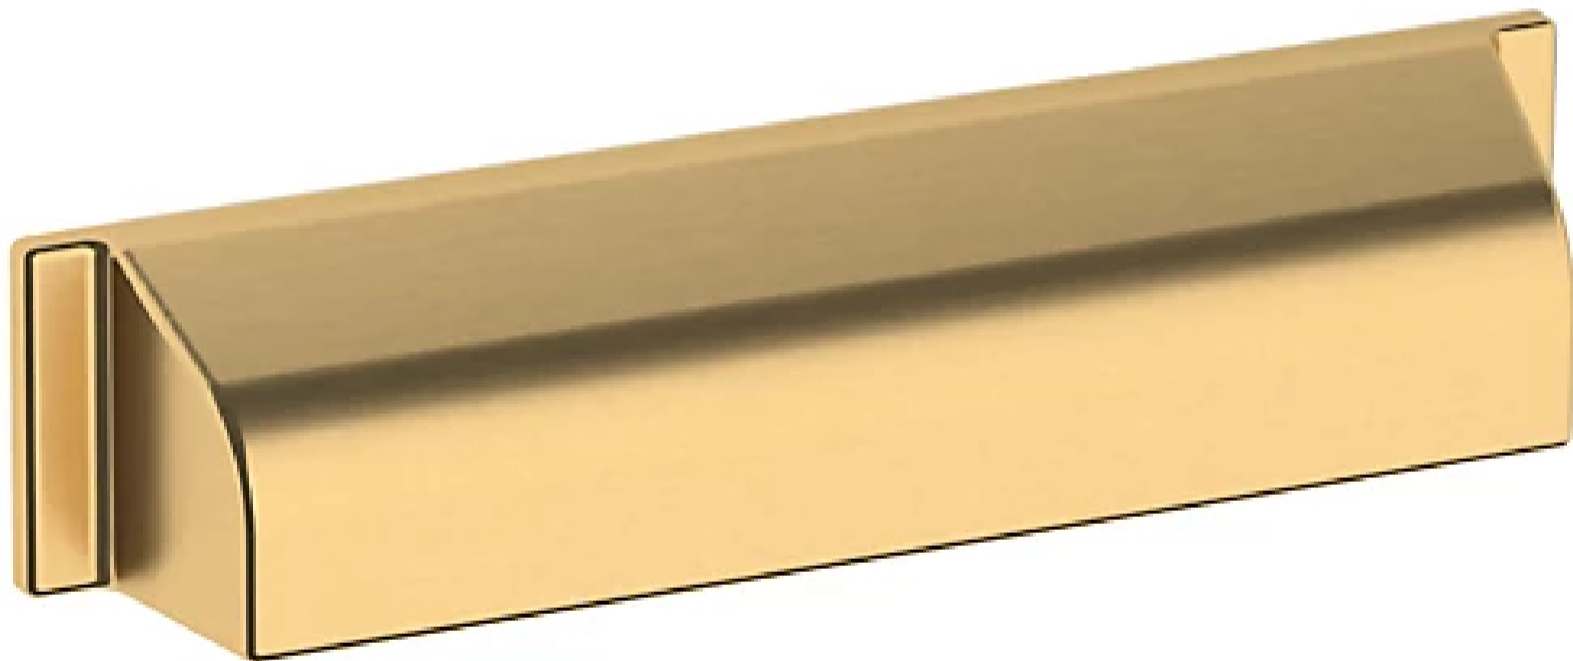

4422 TRANSITIONAL CUP PULL 6" CTC

SPECIFICATIONS

STYLE Transitional

4422 TRANSITIONAL CUP PULL 6" CTC

ESTATE PORTFOLIO

Model Number:
4422.044.BIN

Key Features

- ✓ Clean lines with an ode to vintage appeal are found in the newly designed Transitional cup pull.
- ✓ Baldwin's Satin Brass is a smooth, matte finish with golden, warm tones. This Lifetime Finish is created to add a subtle gleam to the hardware for years to come, and comes with a Limited Lifetime Finish Warranty.

FINISHES OPTIONS

Satin Nickel - 150, US15

Lifetime (PVD) Polished Nickel - 055

Polished Chrome - 260

Lifetime (PVD) Polished Brass - 003

Lifetime (PVD) Satin Brass - 044

Satin Black - 190

Venetian Bronze - 112, 11P

Non-lacquered Brass - 031

all measurements in inches

SPECIFICATIONS

STYLE Transitional