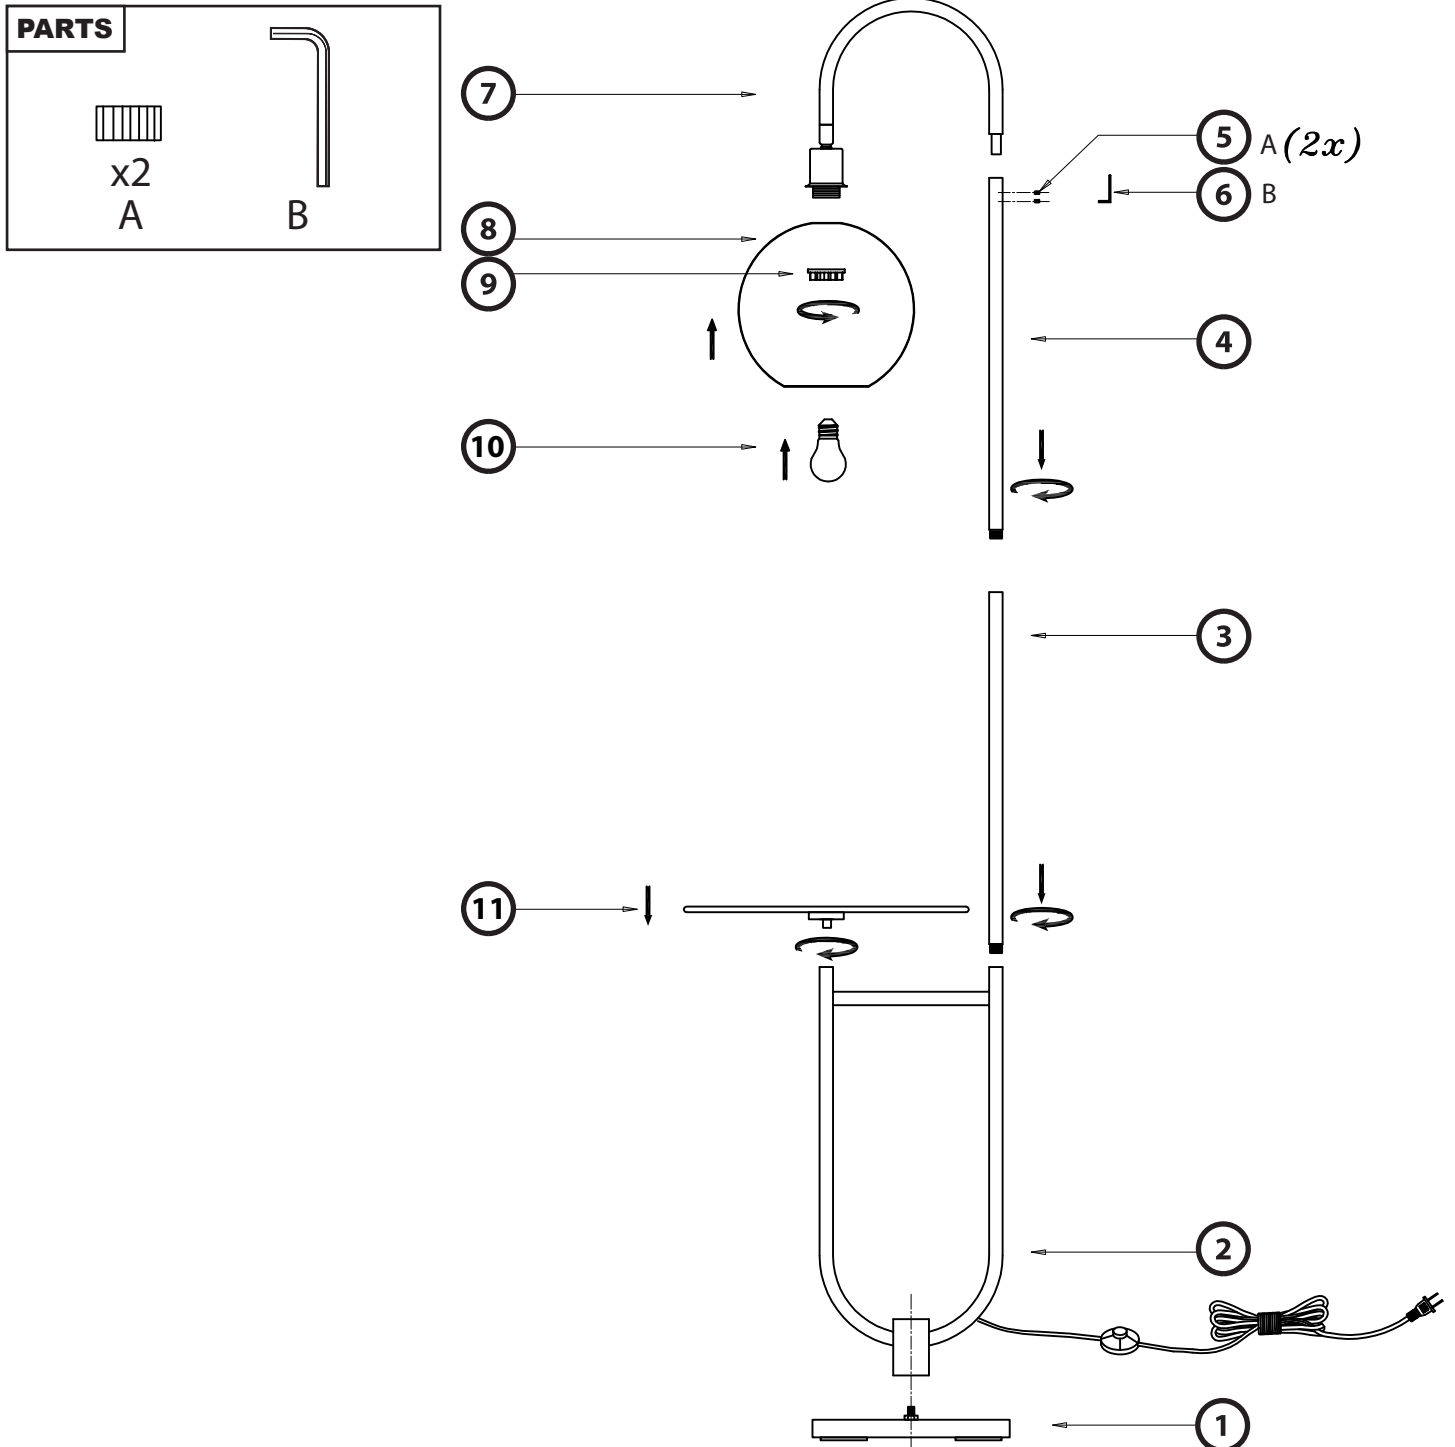

# Floor Lamp

Assembly Instructions  
Instrucciones De Asamblea  
Instructions d'Assemblée

## CAUTION

For indoor use only. Keep out of reach of children and animals. Place on flat surface and away from flammable materials. Never operate this appliance if it has a damaged cord, plug or cable. Keep cord away from heated and/or damp areas. Use 150 WATT max. (or LED equivalent), Type A E26 Bulb only.

Do not over tighten.  
Do not use power tools to assemble.