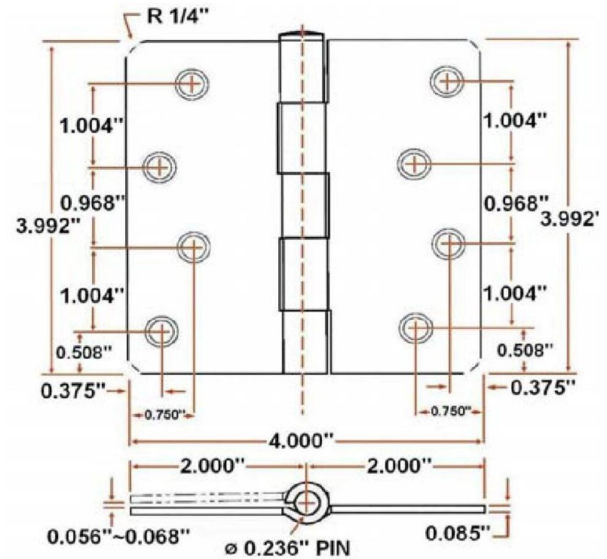

6-Hole 4" x 4", 1/4" Radius Door Hinge 3-Pack
Oil Rubbed Bronze

SPECIFICATIONS

MATERIAL CONSTRUCTION:	Steel
MOUNTING HARDWARE INCLUDED:	Yes
TOOLS NEEDED FOR INSTALLATION:	Screwdriver
ASSEMBLED DIMENSIONS:	4" H x 4" L x 0.09" D
ASSEMBLED WEIGHT:	2 lbs.
CROSS BORE:	N/A
CORNER RADIUS:	1/4"
PROJECTION:	N/A
HINGE TYPE:	Butt Hinge
NUMBER OF HOOKS:	N/A