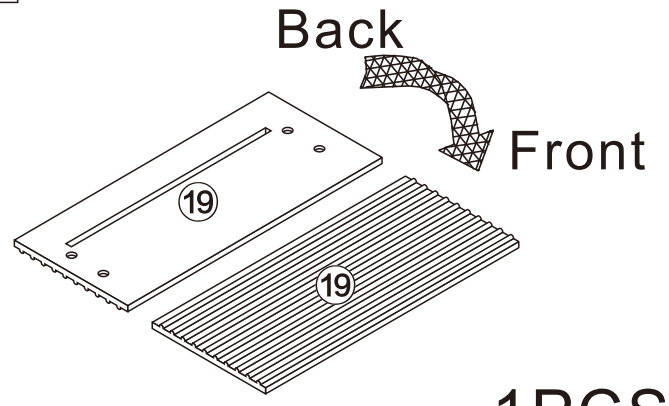

Mobile TV cabinet

L1800*W450*H1200MM

Installation Instructions

Notes: Don't tighten screws completely at first, just in case parts were assembled wrongly and need disassemble. Tighten screws at last when all parts are put together.

Disassembly and installation of accessories

A 84PCS	B 84PCS	D 48PCS	E 12PCS	F 6PCS	G 6PCS	H 1PCS	 Tools Recommended
							
15*10mm	6*28mm	3.5*14mm	3.5*40mm				

18

19

20

1

Bx14

1