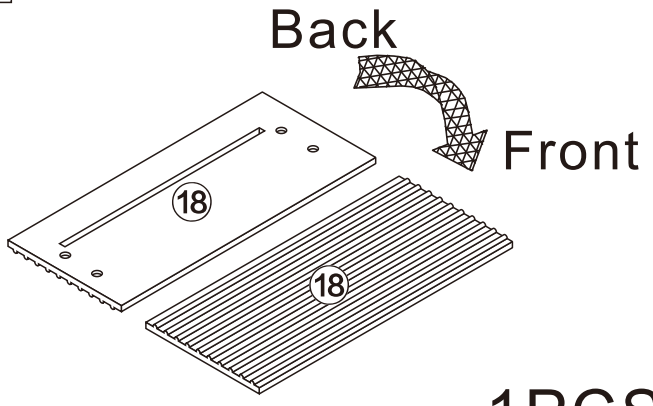

Mobile TV cabinet

L1800*W450*H1200MM

Installation Instructions

Notes: Don't tighten screws completely at first, just in case parts were assembled wrongly and need disassemble. Tighten screws at last when all parts are put together.

Disassembly and installation of accessories

A 84PCS	B 84PCS	D 48PCS	E 12PCS	F 6PCS	G 6PCS	H 1PCS	 Tools Recommended
							
15*10mm	6*28mm	3.5*14mm	3.5*40mm				

18

19

20

1

Bx14

1

1

B	44PCS
	
6*28mm	

2

Fx6

F₁

G₂

F	6PCS
Three-section Rail	

3