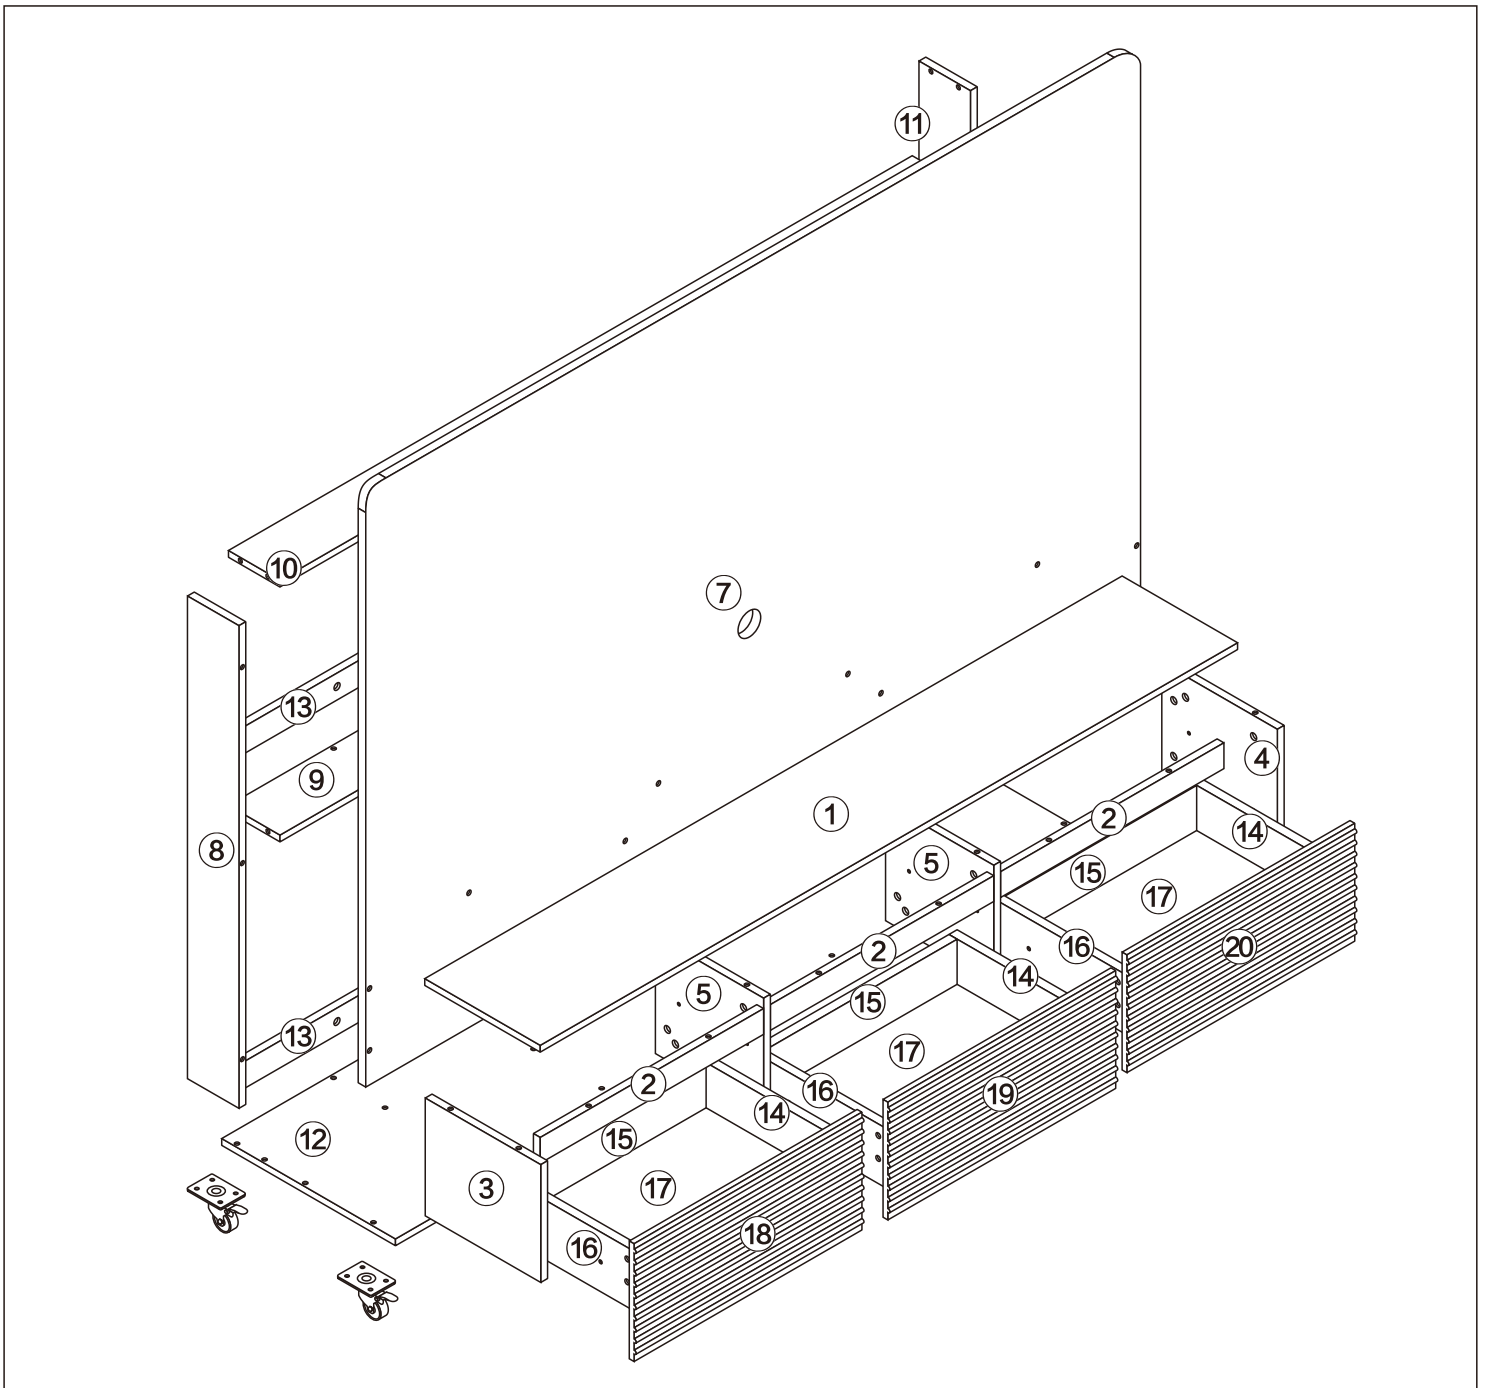

Mobile TV cabinet

L1800*W450*H1200MM

Installation Instructions

Notes: Don't tighten screws completely at first, just in case parts were assembled wrongly and need disassemble. Tighten screws at last when all parts are put together.