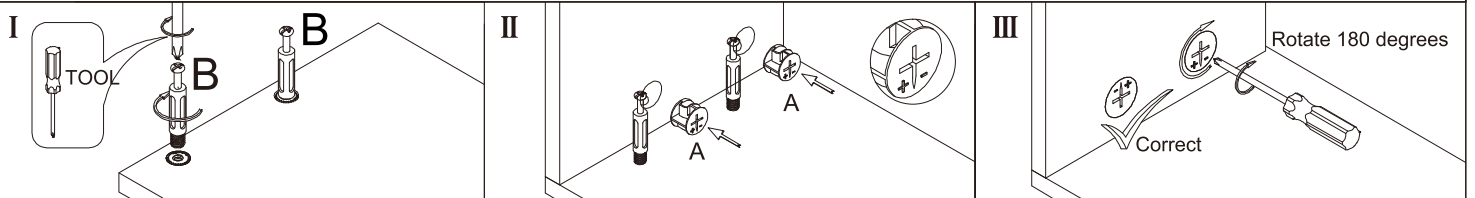

Disassembly and installation of accessories

A 84PCS	B 84PCS	D 48PCS	E 12PCS	F 6PCS	G 6PCS	H 1PCS	 Tools Recommended
15*10mm	6*28mm	3.5*14mm	3.5*40mm