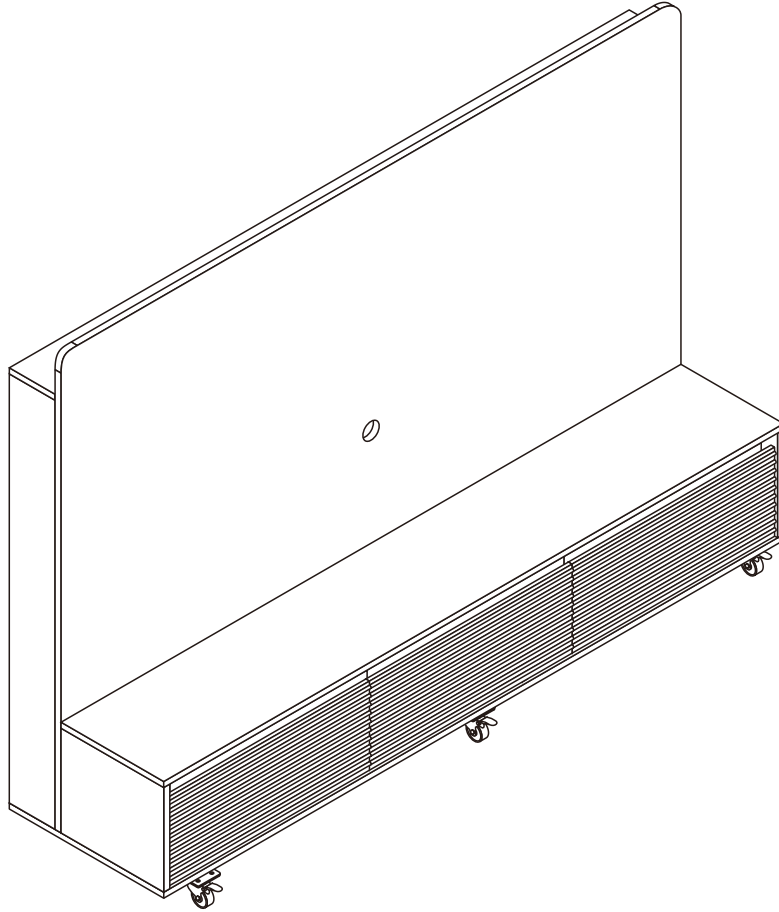

Mobile TV cabinet

L1800*W450*H1200MM

Installation Instructions

Notes: Don't tighten screws completely at first, just in case parts were assembled wrongly and need disassemble. Tighten screws at last when all parts are put together.