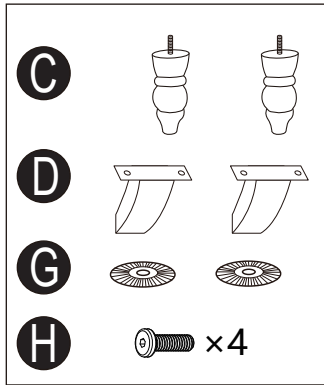

Assembly Instructions

Parts List

Label	Picture	Description	QTY
A		Sofa	1
B		Backrest	1
C		Foreleg	2
D		Rear leg	2
E		Left wing	1
F		Right wing	1
G		Plastic washer	2
H		Screw	4
I		Wrench	1

Assembly Steps

1