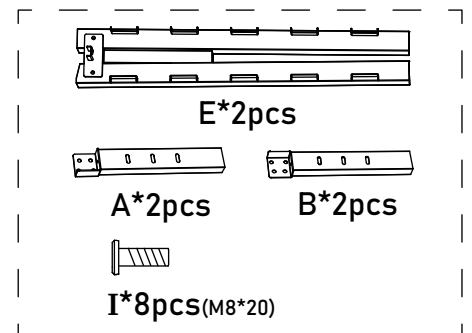

Wooden Slats Platform Bed Set-up Instruction

Size: Twin / Twin XL

Bed Frame Parts List

Accessories List

Step 1