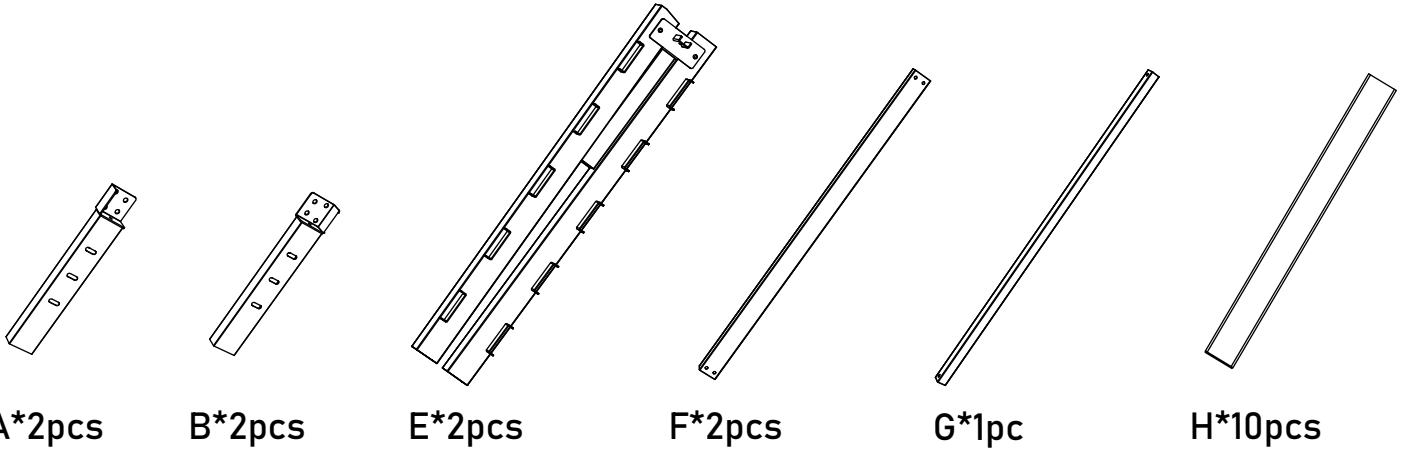

# Wooden Slats Platform Bed Set-up Instruction

Size: Twin / Twin XL

## Bed Frame Parts List