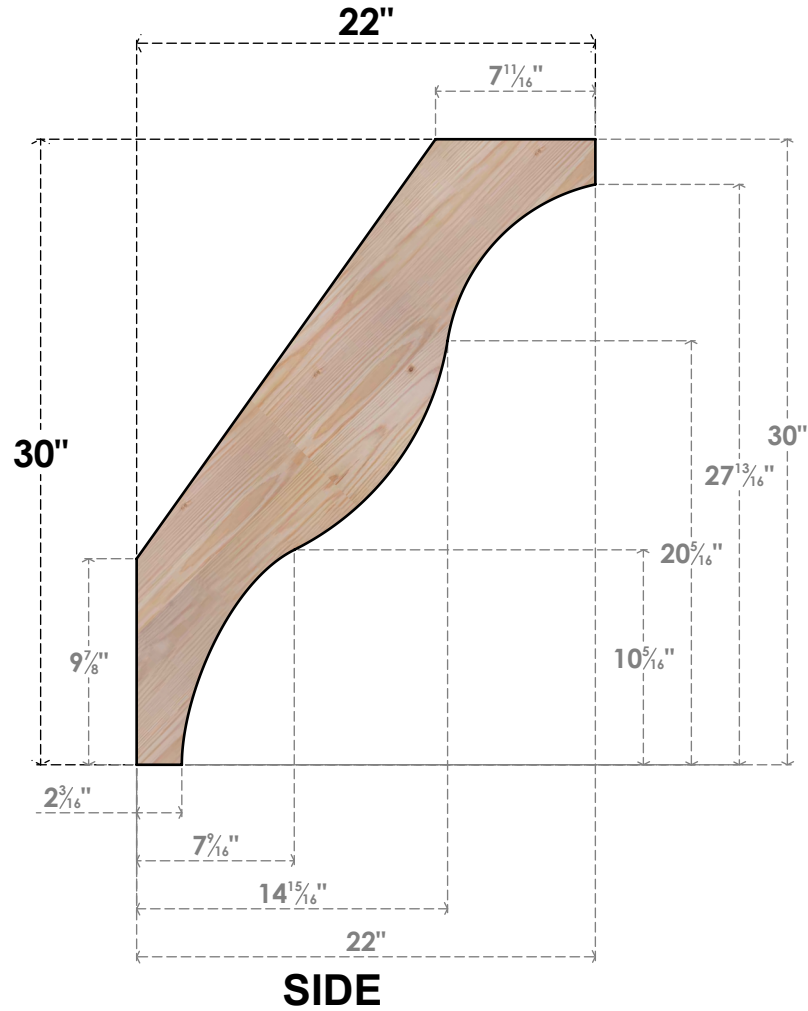

BRC04X22X30FST00SDF

3 1/2"W X 22"D X 30"H FUNSTON SMOOTH BRACE, DOUGLAS FIR

EKENA MILLWORK
 2300 WEST MAIN ST.
 CLARKSVILLE, TX 75426
 TOLL FREE: 866-607-0453
 WWW.EKENAMILLWORK.COM

NOTES

1. INSTALLATION TO BE COMPLETED IN ACCORDANCE WITH MANUFACTURER'S SPECIFICATIONS.
2. DRAWING MAY NOT BE TO SCALE
3. THIS DRAWING IS INTENDED FOR DESIGN AND PLANNING PURPOSES ONLY.
4. ALL INFORMATION CONTAINED HEREIN WAS CURRENT AT THE TIME OF DEVELOPMENT BUT MUST BE REVIEWED AND APPROVED BY THE PRODUCT MANUFACTURER TO BE CONSIDERED ACCURATE.
5. PRODUCTS ARE NOT KILN DRIED. THIS ITEM IS UNIQUE AND WILL CONTAIN THE NATURAL VARIATIONS THAT THE WOOD SPECIES OFFERS. THIS MAY RESULT IN VARIATIONS UP TO 1/4"