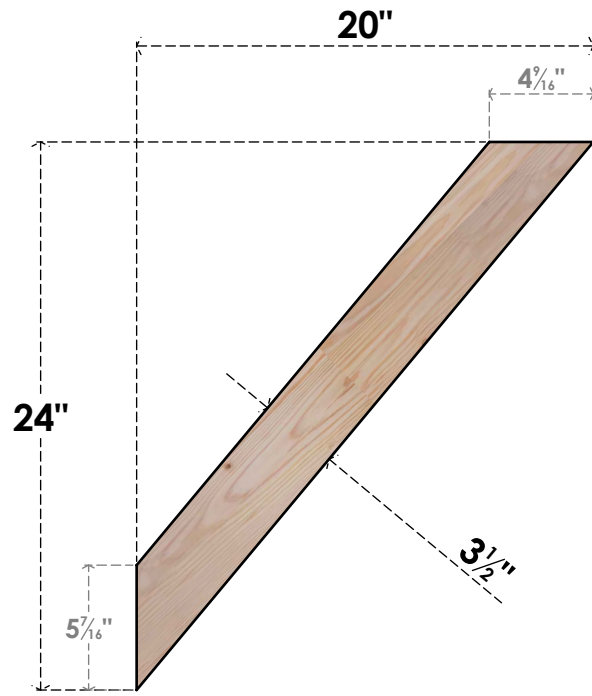

BRC04X20X24TRA00SDF

3 1/2"W X 20"D X 24"H TRADITIONAL SMOOTH BRACE, DOUGLAS FIR

SIDE

FRONT

EKENA MILLWORK
 2300 WEST MAIN ST.
 CLARKSVILLE, TX 75426
 TOLL FREE: 866-607-0453
 WWW.EKENAMILLWORK.COM

NOTES

1. INSTALLATION TO BE COMPLETED IN ACCORDANCE WITH MANUFACTURER'S SPECIFICATIONS.
2. DRAWING MAY NOT BE TO SCALE
3. THIS DRAWING IS INTENDED FOR DESIGN AND PLANNING PURPOSES ONLY.
4. ALL INFORMATION CONTAINED HEREIN WAS CURRENT AT THE TIME OF DEVELOPMENT BUT MUST BE REVIEWED AND APPROVED BY THE PRODUCT MANUFACTURER TO BE CONSIDERED ACCURATE.
5. PRODUCTS ARE NOT KILN DRIED. THIS ITEM IS UNIQUE AND WILL CONTAIN THE NATURAL VARIATIONS THAT THE WOOD SPECIES OFFERS. THIS MAY RESULT IN VARIATIONS UP TO 1/4"