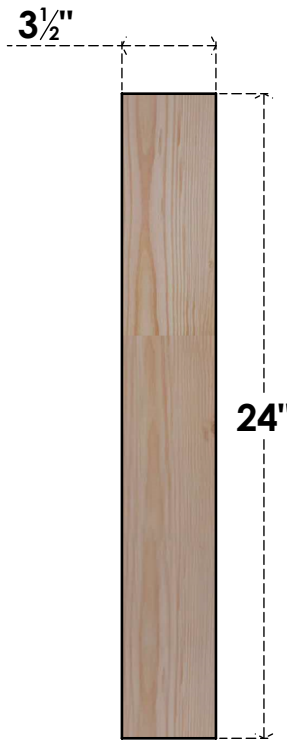

BRC04X20X24TRA00SDF

3 1/2"W X 20"D X 24"H TRADITIONAL SMOOTH BRACE, DOUGLAS FIR

SIDE

FRONT

EKENA MILLWORK
 2300 WEST MAIN ST.
 CLARKSVILLE, TX 75426
 TOLL FREE: 866-607-0453
 WWW.EKENAMILLWORK.COM

NOTES

1. INSTALLATION TO BE COMPLETED IN ACCORDANCE WITH MANUFACTURER'S SPECIFICATIONS.
2. DRAWING MAY NOT BE TO SCALE
3. THIS DRAWING IS INTENDED FOR DESIGN AND PLANNING PURPOSES ONLY.
4. ALL INFORMATION CONTAINED HEREIN WAS CURRENT AT THE TIME OF DEVELOPMENT BUT MUST BE REVIEWED AND APPROVED BY THE PRODUCT MANUFACTURER TO BE CONSIDERED ACCURATE.
5. PRODUCTS ARE NOT KILN DRIED. THIS ITEM IS UNIQUE AND WILL CONTAIN THE NATURAL VARIATIONS THAT THE WOOD SPECIES OFFERS. THIS MAY RESULT IN VARIATIONS UP TO 1/4"