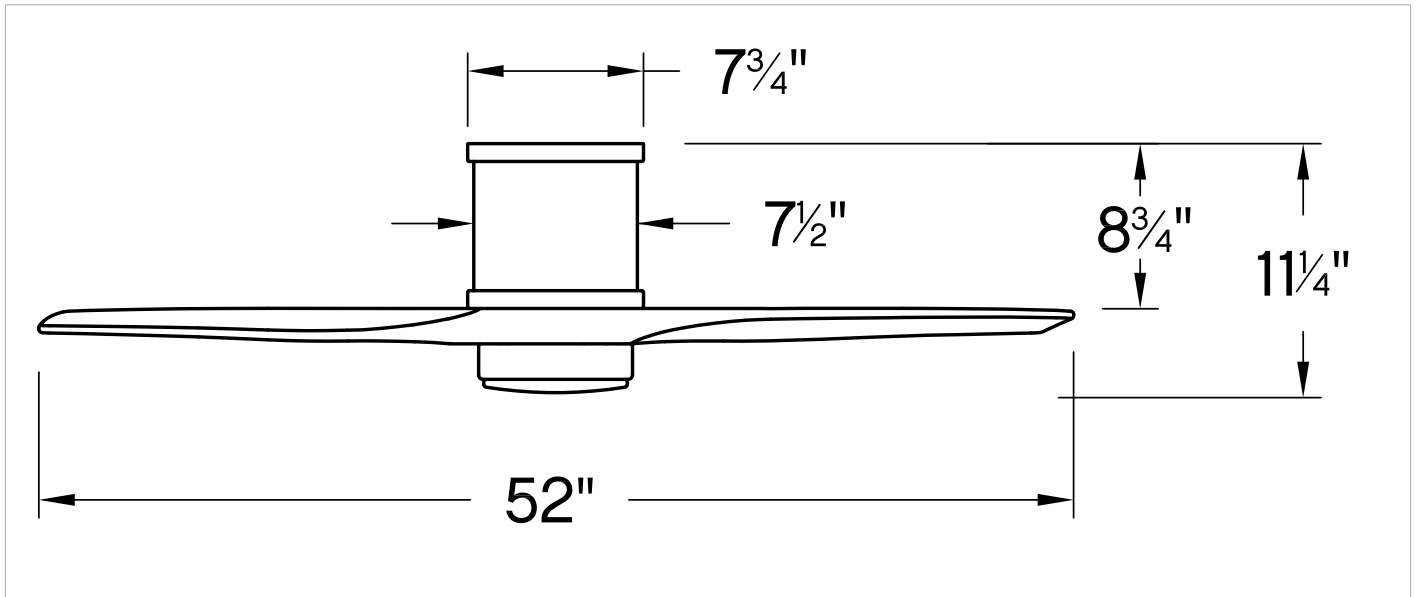

MOUNTING	
CANOPY:	7.75" Dia.
LEAD WIRE:	1 X 12"

SHIPPING	
CARTON LENGTH:	31.5
CARTON WIDTH:	17
CARTON HEIGHT:	11

Clean and sleek, Hover Flush is a stunning modern upgrade for any project. Available in a variety of finish and blade combinations, Hover Flush comes equipped with integrated warm-dim LED lighting and DC motor technology to deliver excellent energy efficiency. Hover Flush is so versatile; it can be used for both indoor and outdoor spaces.

HINKLEY

HINKLEY
33000 Pin Oak Parkway
Avon Lake, OH 44012

PHONE: (440) 653-5500
Toll Free: 1 (800) 446-5539

hinkley.com

HOVER FLUSH 52" LED SMART FAN

900852FBN-LWD

PERFORMANCE SPECIFICATIONS	STANDARD	
	HIGH SPEED	AVERAGE SPEED
Airflow	4957	3174
EnergyUse	20.5	13.1
EnergyCost	6	4
Efficiency	242	243
AMPS	0.31	0.18
RPMS	170	108