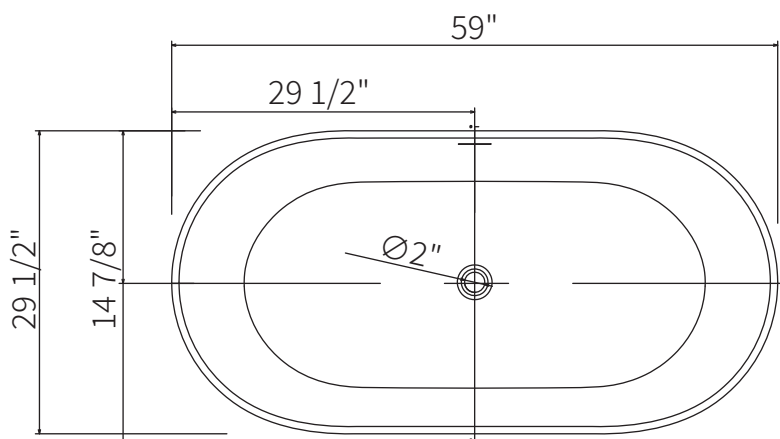

Dimension/Specification

Sku RX-S05-59