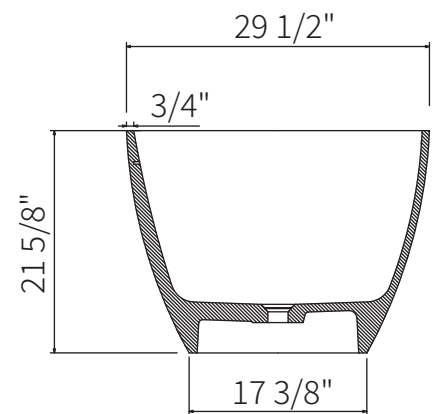

Dimension/Specification

Sku RX-S05-59