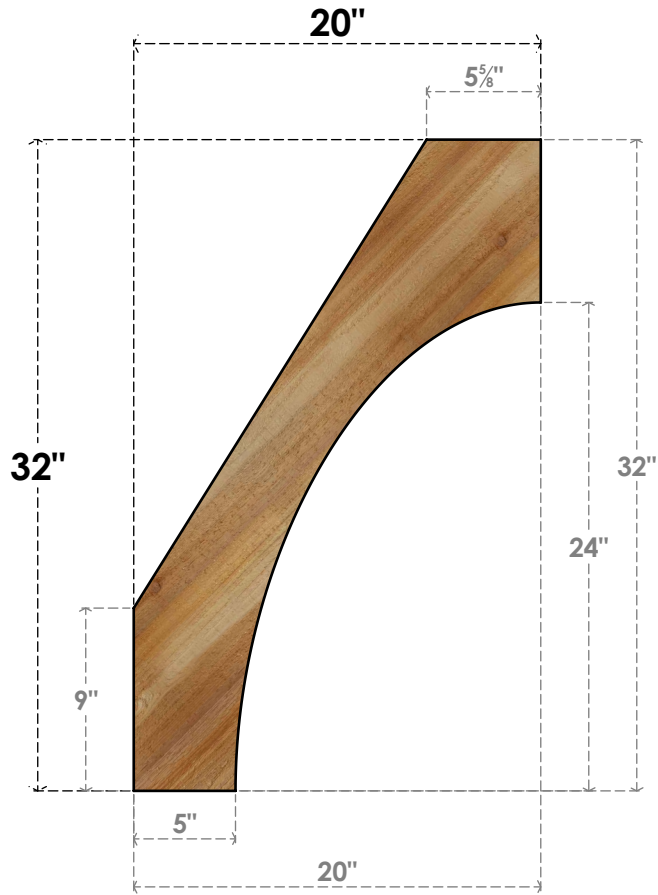

BRC06X20X32WTLOORWR

6"W X 20"D X 32"H WESTLAKE ROUGH SAWN BRACE, WESTERN RED CEDAR

SIDE

FRONT

EKENA MILLWORK
 2300 WEST MAIN ST.
 CLARKSVILLE, TX 75426
 TOLL FREE: 866-607-0453
 WWW.EKENAMILLWORK.COM

NOTES