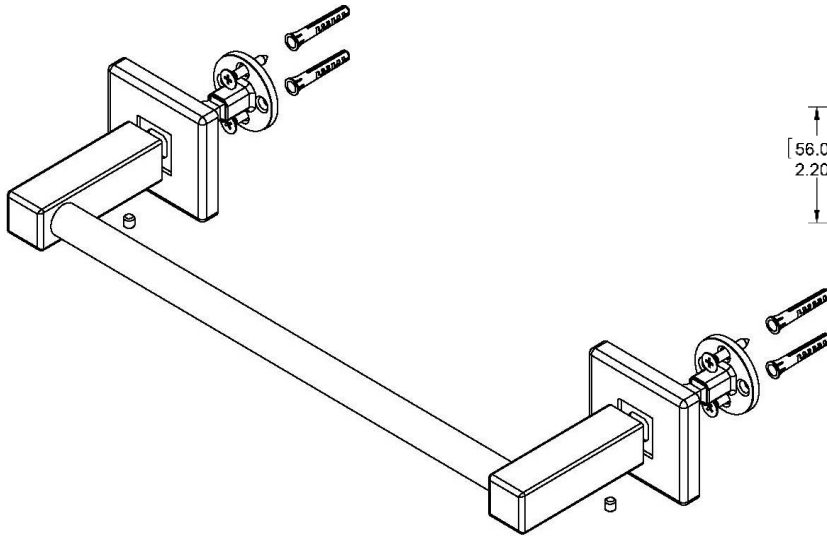

Preferred Bath Accessories Inc.
1031 E Mountain St. Kernersville, NC 27284
PH: 888-315-8816 FAX: 866-496-8122
www.preferredbathinc.com

Primo Collection Towel Bars
Finish: Polished Chrome, Brushed Nickel, Oil Rubbed Bronze
Available Sizes: 12", 18" and 24"
TECHNICAL DATA

Installation:

Attach mounting bracket to wall with mounting screws. Slide flange and post over bracket and tighten set screws.

Materials:

- Zinc Die Cast
- Bar – Stainless Steel
- 4 - Stainless steel mounting screws
- 2- Stainless steel set screws
- 4 - Drywall Anchors