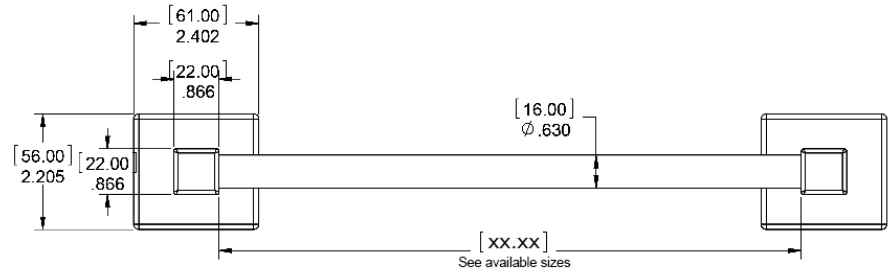

Preferred Bath Accessories Inc.
1031 E Mountain St. Kernersville, NC 27284
PH: 888-315-8816 FAX: 866-496-8122
www.preferredbathinc.com

Primo Collection Towel Bars
Finish: Polished Chrome, Brushed Nickel, Oil Rubbed Bronze
Available Sizes: 12", 18" and 24"
TECHNICAL DATA

Installation:

Attach mounting bracket to wall with mounting screws. Slide flange and post over bracket and tighten set screws.

Materials:

- Zinc Die Cast
- Bar – Stainless Steel
- 4 - Stainless steel mounting screws
- 2- Stainless steel set screws
- 4 - Drywall Anchors