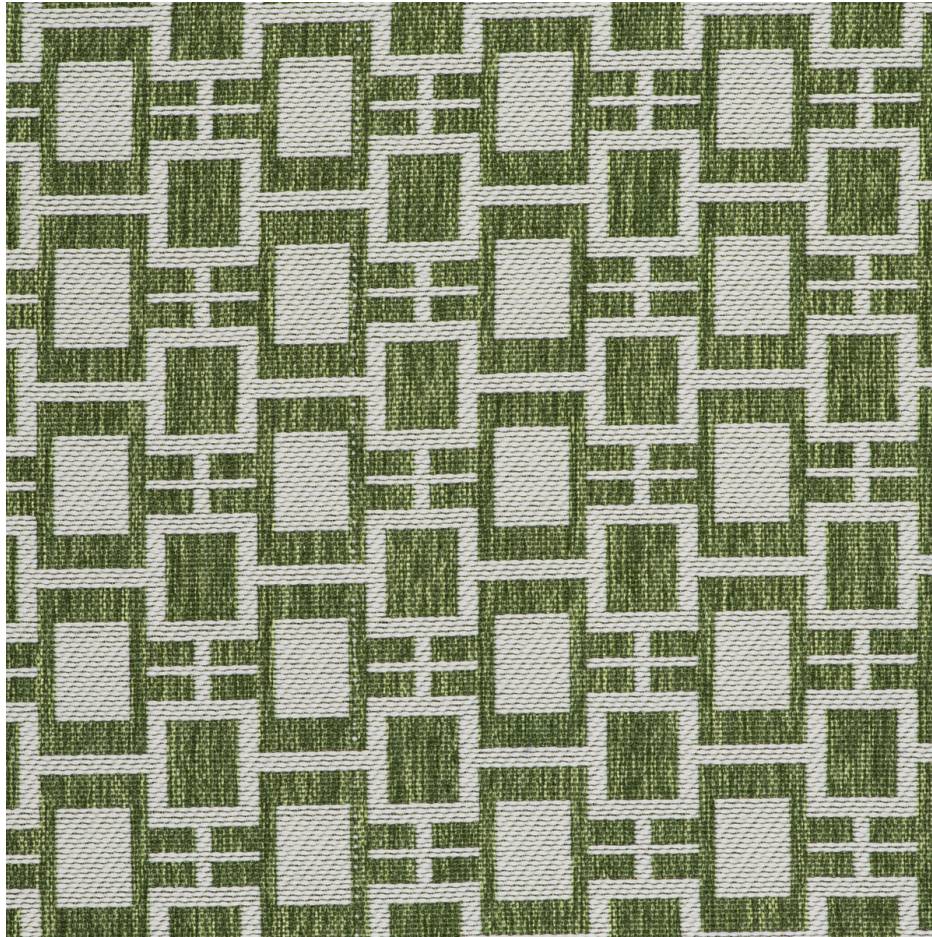

**Series - Verde**  
SKU: GDT5516.003.0

kravet

SKU: **GDT5516.003.0**

Repeat UOM: **in in (0 cm)**

Horizontal Repeat: **2.75 in (6.99 cm)**

Type: **Outdoor**

End Use: **Upholstery**

Performance ACT Symbols:  

Width: **55 in (139.7 cm)**

Vertical Repeat: **2.24 in (5.69 cm)**

Brand: **Gaston Y Daniela**

Railroaded: **No**

Composition: **Polyolefin Fr - 100%**

KRAVET INC. © 2023

kravet.com | customer.service@kravet.com | (800) 645-9068